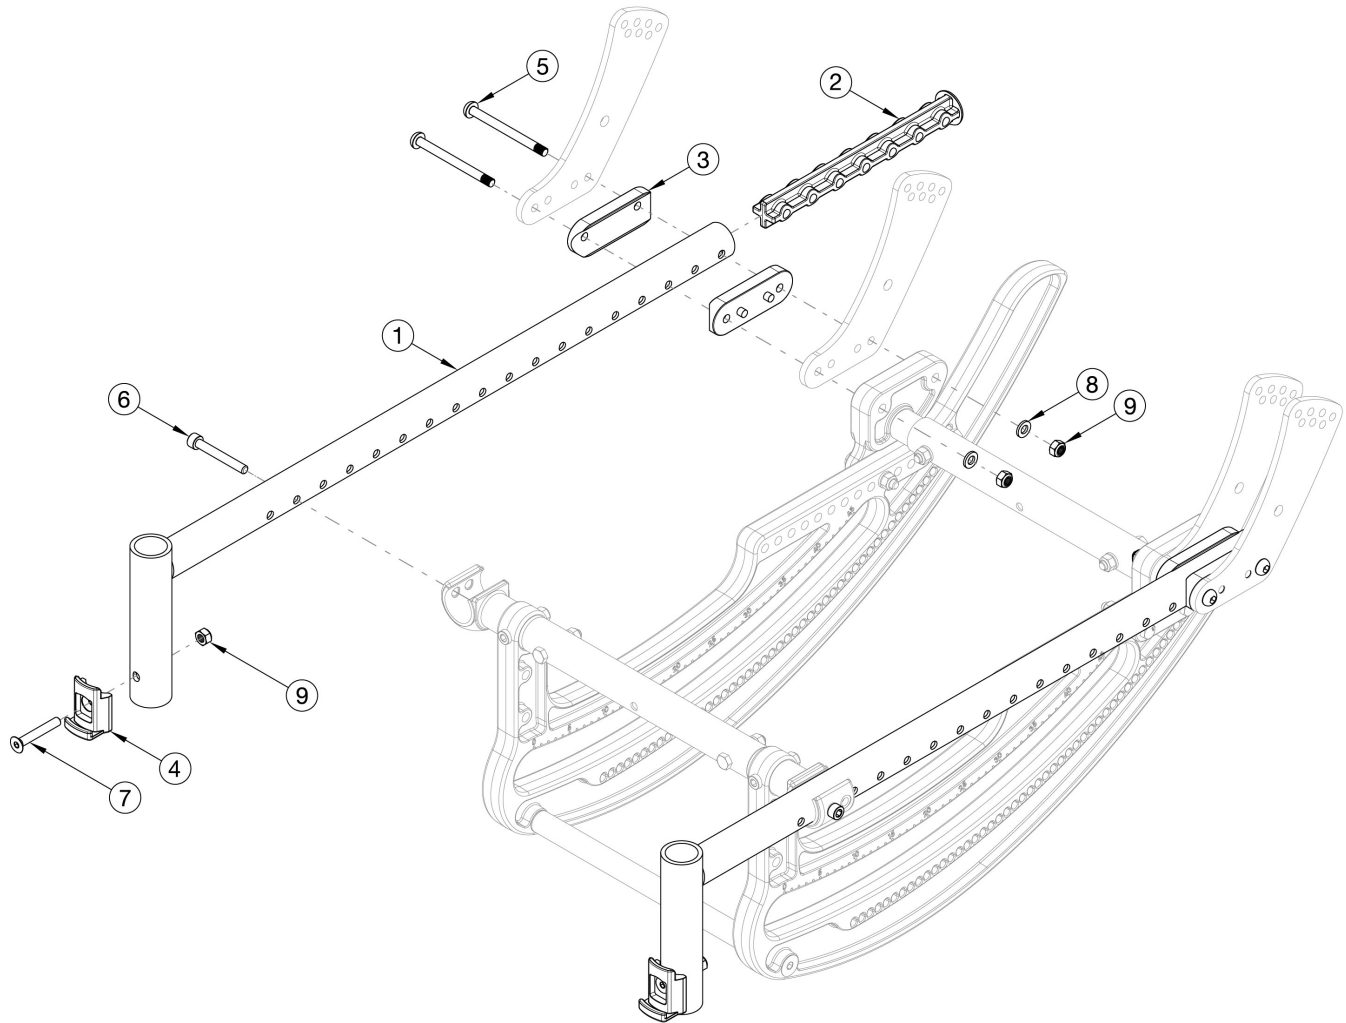

# CR45 Seat Frame

Item Number	Part Number	Description	Quantity
1a, 2, 4, 7, 9	116363_ _ _	Seat Tube Assy, Sht	1
1b, 2, 4, 7, 9	116364_ _ _	Seat Tube Assy, Med	1
1c, 2, 4, 7, 9	116365_ _ _	Seat Tube Assy, Lng	1
1a	112446	Short Seat Tube	2
1b	112447	Medium Seat Tube	2
1c	112448	Long Seat Tube	2
2	112449	Seat Tube Plug	2
3	112491	Saddle, Dual, 1" x 2.0SP	4

Item Number	Part Number	Description	Quantity
4	000336	Latch Block	2
5	107139	M6 x 70, BHCS, P/THD BLZ	4
6	101472	M6 x 45 SHCS BLK ZC	2
7	101819	M6 x 40 FHCS Blk Zn	2
8	100746	M6 Flat Washer Blk Zn	4
9	100658	M6 Nylock Nut Blk Zn	6