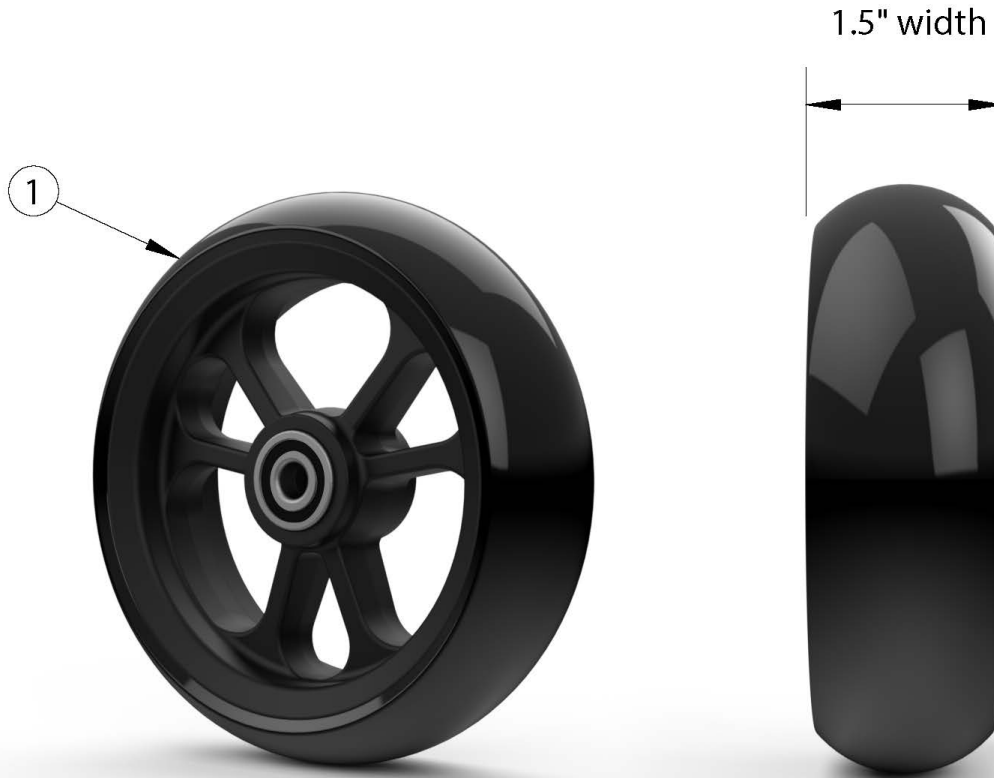

Spark Casters - 1.5" Poly

If changing size of casters, new forks may be needed.

Item Number	Part Number	Description	Quantity
1a	111842	Caster 4 x 1.5" Poly <i>Replaced part numbers 100809 and 102353</i>	1
1b	111843	Caster 5 x 1.5" Poly <i>Replaced part numbers 100807 and 103014</i>	1
1c	111844	Caster 6 x 1.5" Poly <i>Replaced part number 100786</i>	1