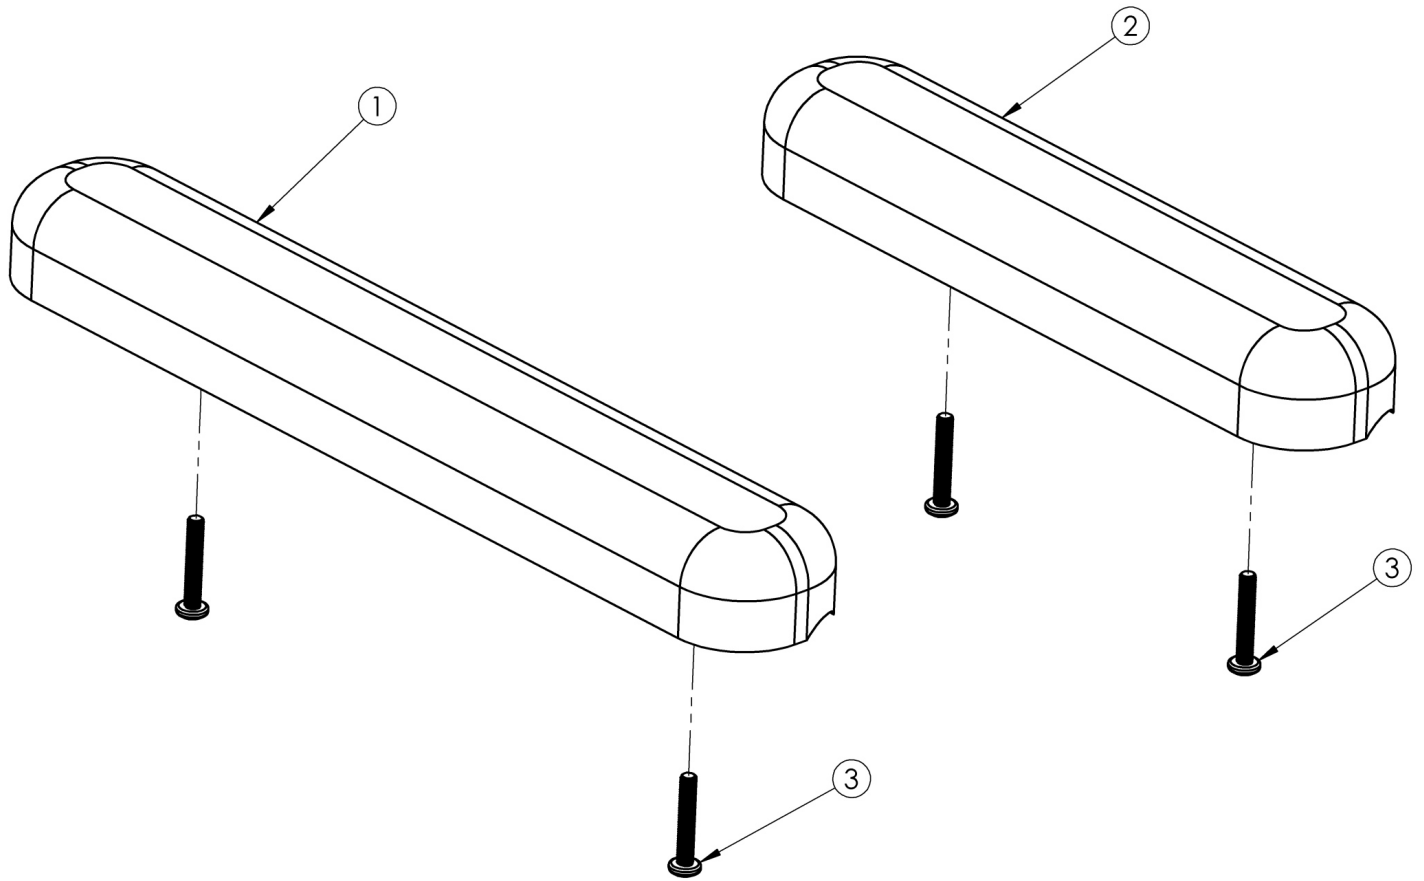

# Catalyst E Arm Pads - Standard

Part #	Length	Width
100500	13.75"	2.2"
100501	10.25"	2.2"

Item Number	Part Number	Description	Quantity	Retail
1	100500	Arm Pad Full	1	\$23.64
2	100501	Arm Pad Desk	1	\$23.64
3	100696	M5 x 30mm PPH Capscrew	2	\$1.58