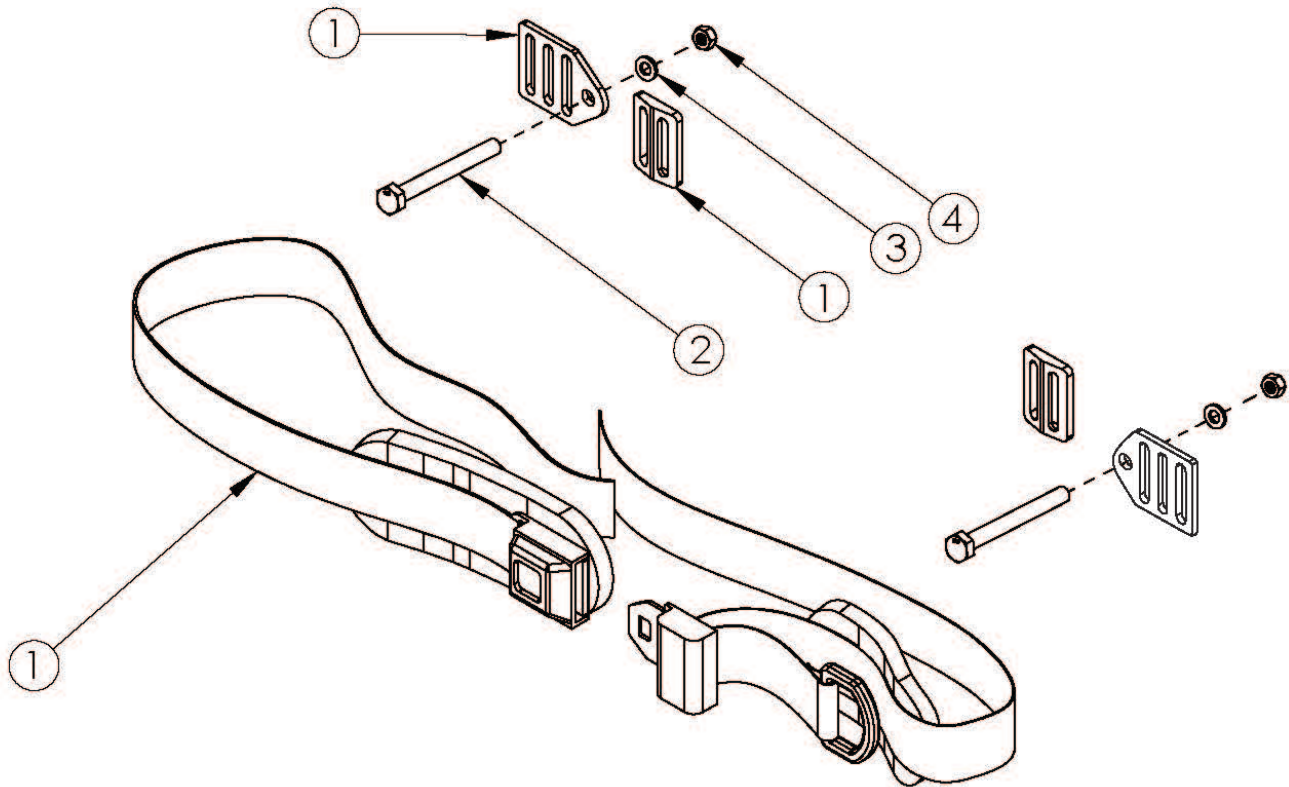

Clik Pelvic Positioning Belts - 1" Padded Auto Buckle and Hardware

Item Number	Part Number	Description	Quantity	Retail
1, 2, 3, 4	111218	Belt Pelvic Positioning 1" Auto Buckle Padded 53", Clik/Ethos	1	\$178.50
1	100613	Belt Pelvic Positioning 1" Auto Buckle Padded 53"	1	\$178.50
2	100670	M6 x 45 BTN SHCS BLK ZC	2	\$1.66
3	100746	M6 Flat Washer Blk Zn	2	\$1.66
4	100658	M6 Nylock Nut Blk Zn	2	\$1.10