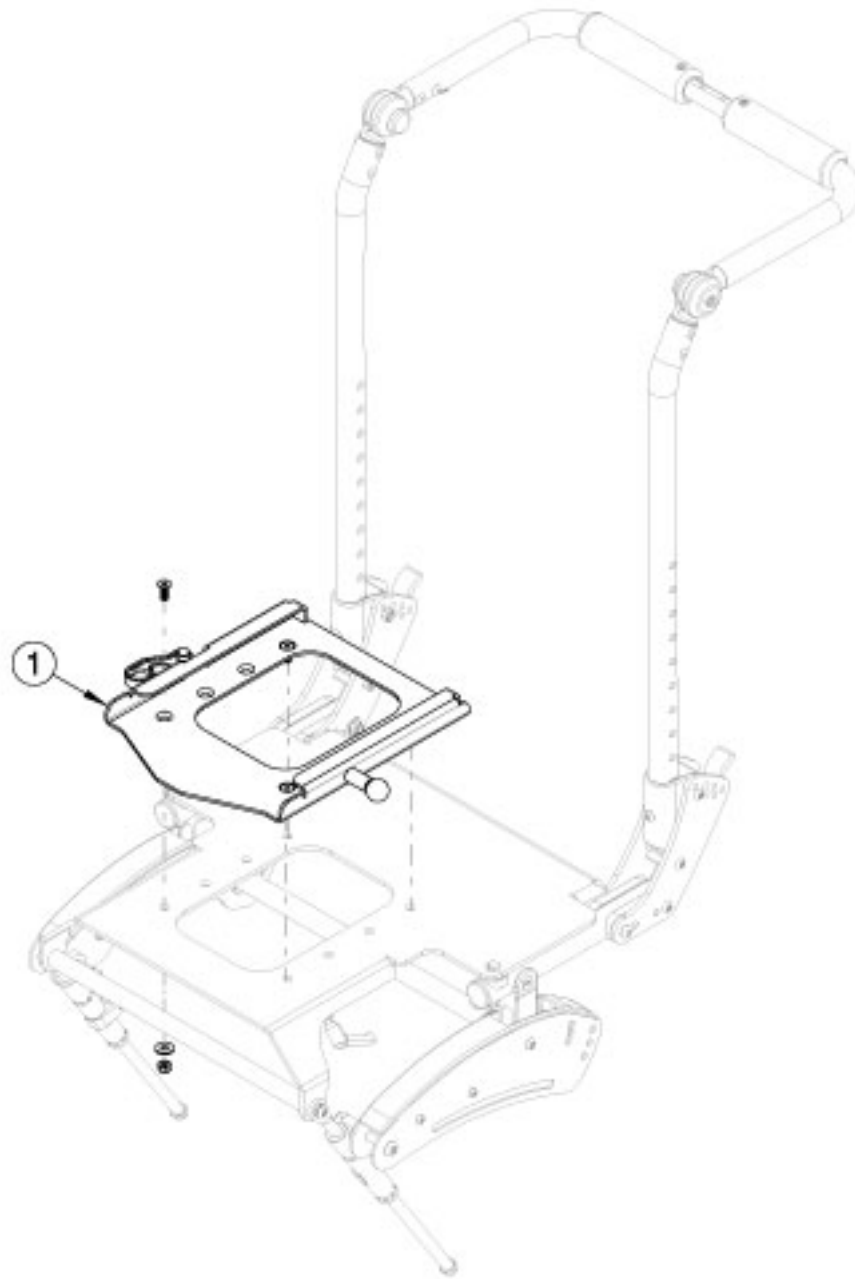

Flip for x:panda Interface Plate

Item Number	Part Number	Description	Quantity
1	116699	Interface Plate, x:panda, Tyke/Flip	1