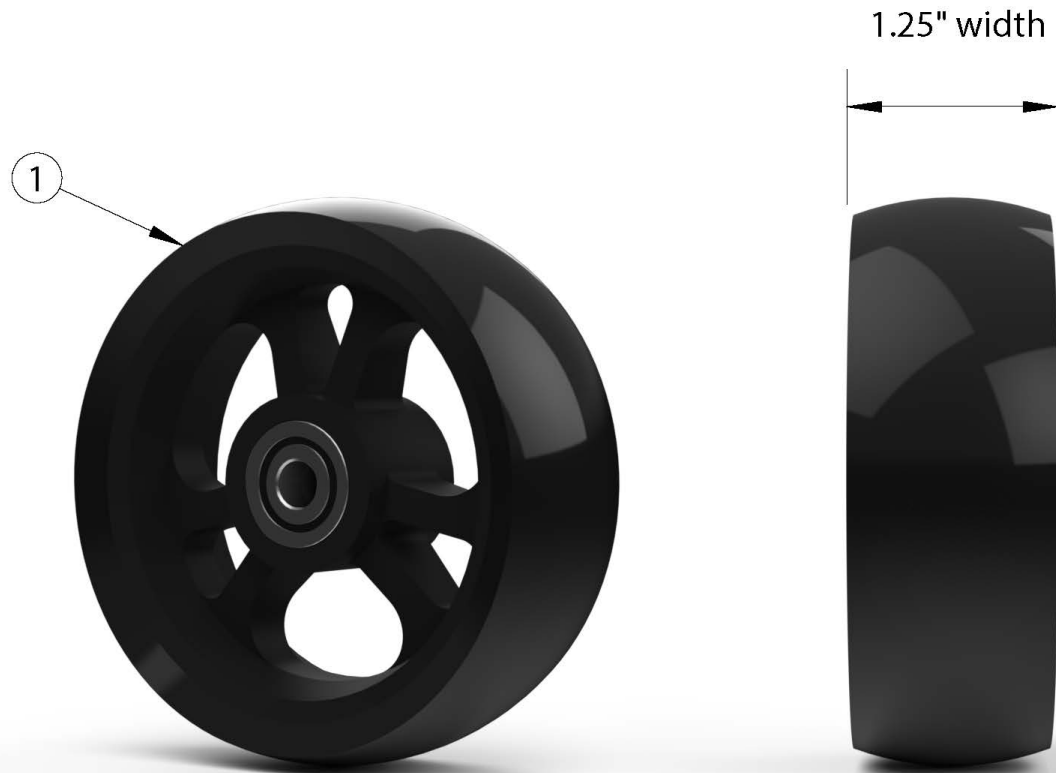

# Liberty 1.25" Soft Roll (Poly) Casters

These casters effective February 8th, 2021 If replacing discontinued casters, a quantity of 2 will be needed. New casters do not match the sizes of the discontinued casters. If changing size of casters, new forks may be needed.

Item Number	Part Number	Description	Quantity
1a	100809	Caster 4 x 1.25" Soft Roll <i>Replaced part number 100517</i>	1
1b	100807	Caster 5 x 1.25" Soft Roll <i>Replaced part number 100518</i>	1
1c	100786	Caster 6 x 1.25" Soft Roll <i>Replaced part number 100521</i>	1
1d	111863	Caster 8 x 1.25" Soft Roll <i>Replaced part number 100525</i>	1