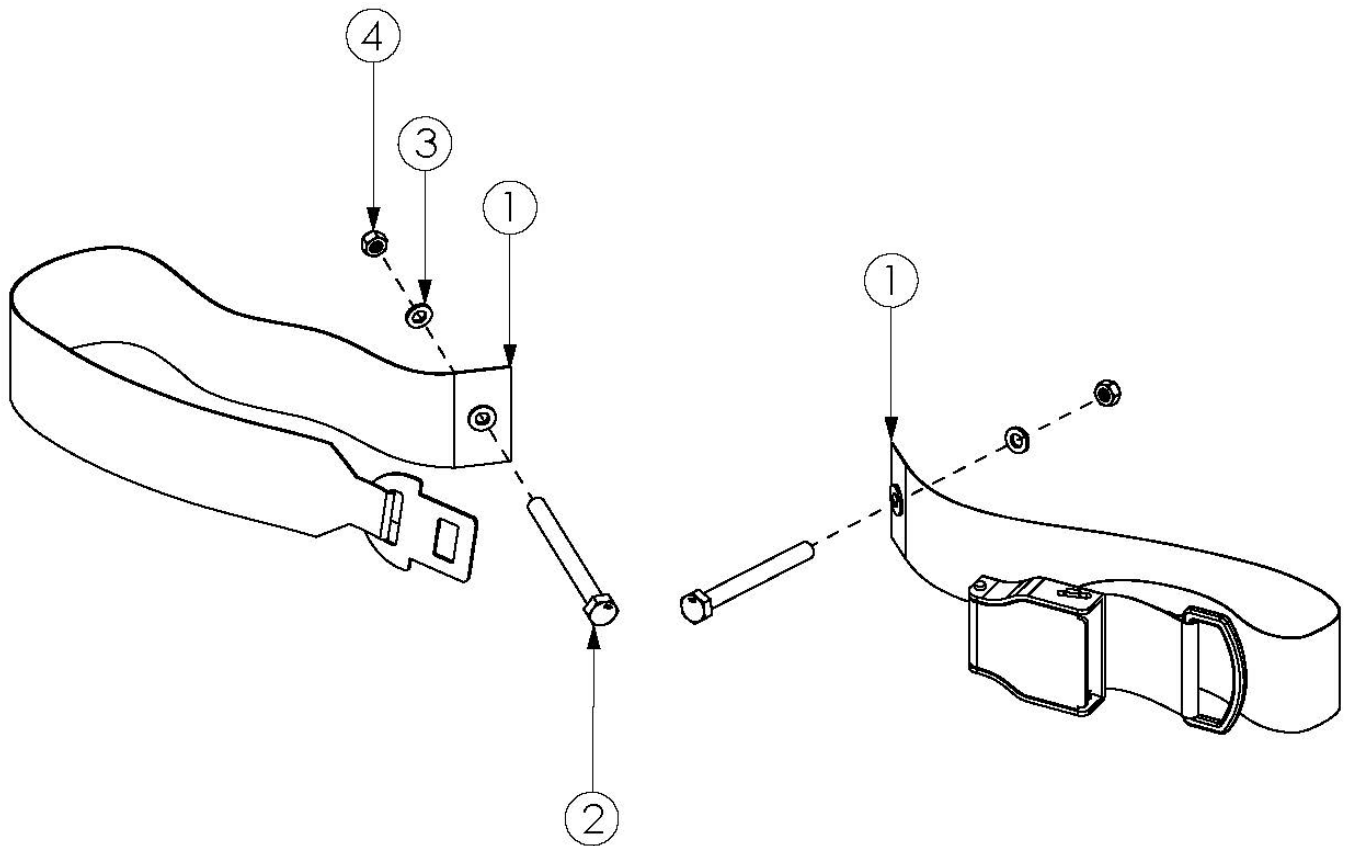

Focus Pelvic Positioning Belts - 2" Airline Buckle

Item Number	Part Number	Description	Quantity
1, 2, 3, 4	111402	Belt Pelvic Positioning 2" Airline Buckle 50", Focus	1
1	100594	Belt Pelvic Positioning 2" Airline Buckle 50"	1
2	101125	M6 x 55 BTN SHCS BLKZC	2
3	100746	M6 Flat Washer Blk Zn	2
4	100658	M6 Nylock Nut Blk Zn	2