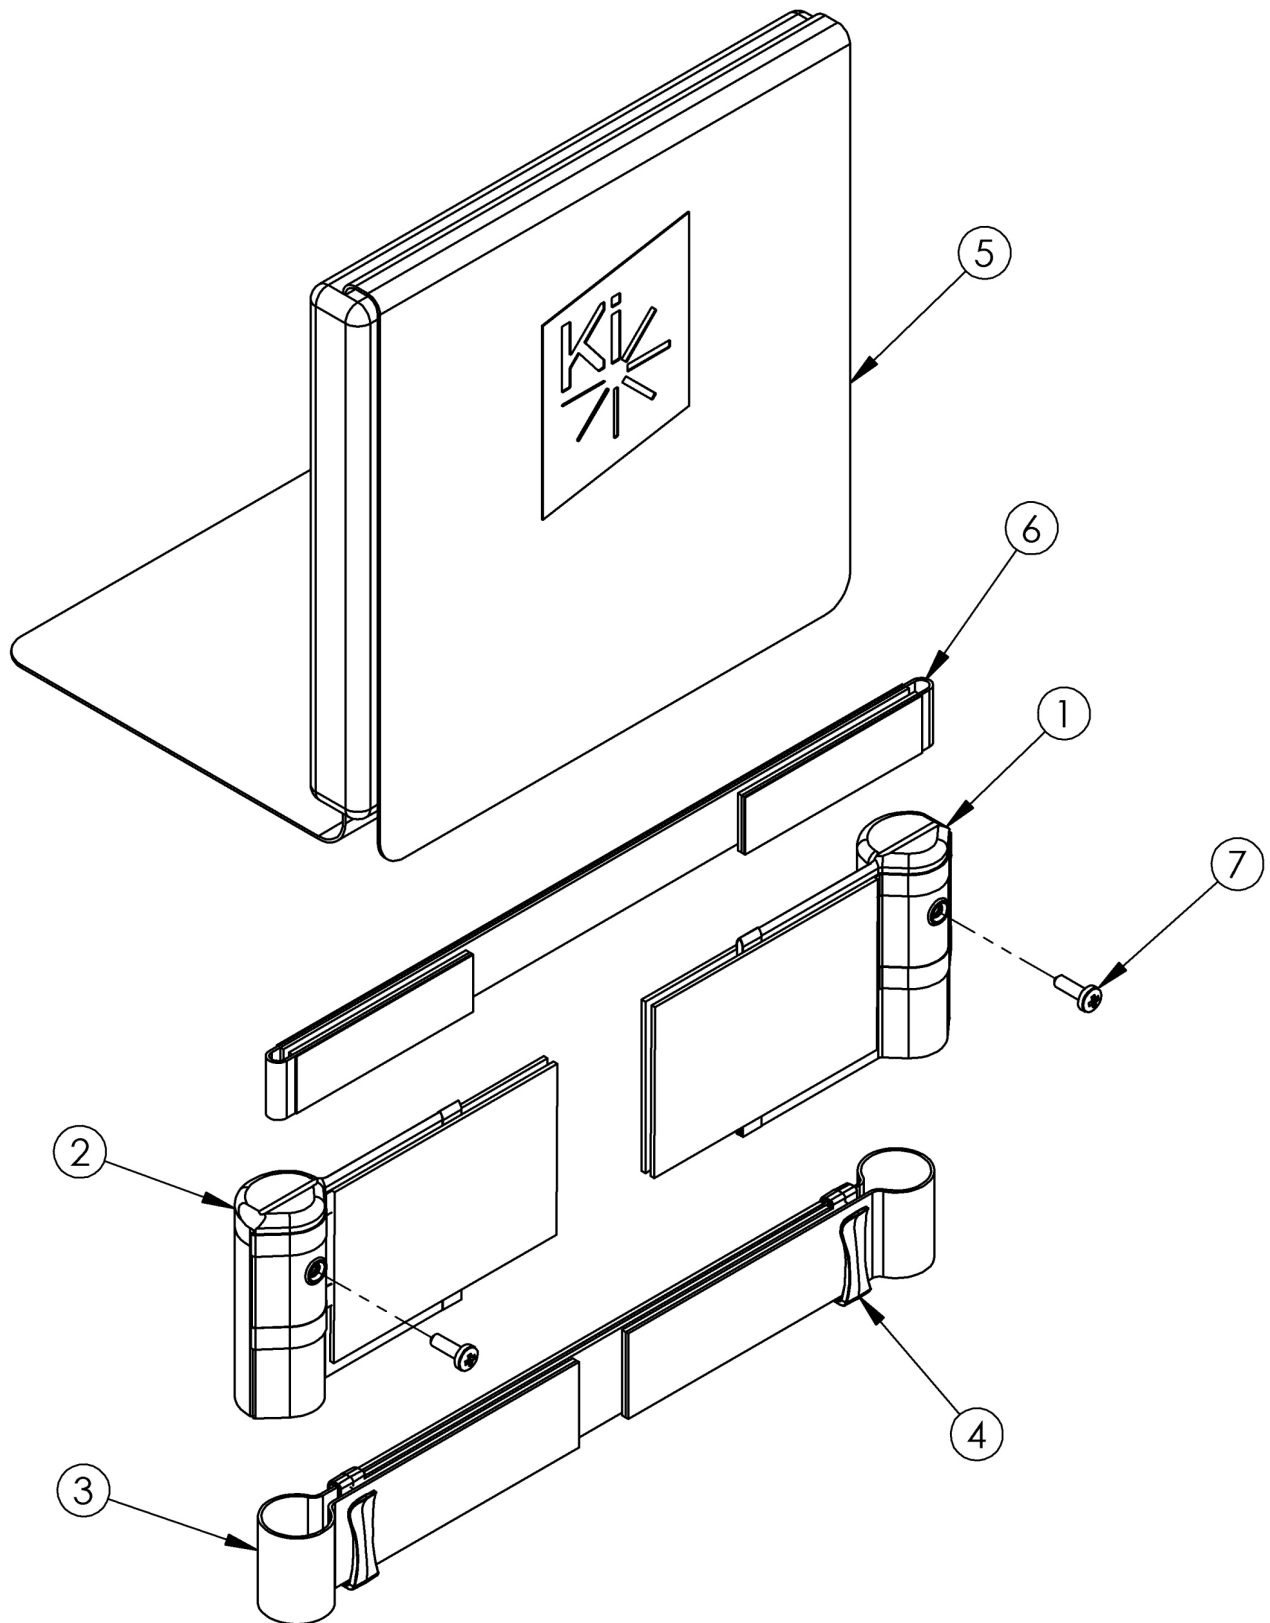

Discontinued Klik Padded Velcro Adjustable Back Upholstery

Tension Straps (6a-6d) are used with the combination of Fold Down Push Handle and Padded Velcro Adjustable Back Upholstery.
<p>Straps are based on chair width.

Item Number	Part Number	Description	Quantity	Retail
3a	002532	Back Upholstery Strap 17.3" <i>Used on 8" chair widths or 9" chair widths with Height Adjustable 1" Inward Offset backposts</i>	2	$12.61
3b	002533	Back Upholstery Strap 19.3" <i>Used on 9" chair widths or 10" chair widths with Height Adjustable 1" Inward Offset backposts</i>	2	$12.61
3c	002534	Back Upholstery Strap 21.3" <i>Used on 10" chair widths or 11" chair widths with Height Adjustable 1" Inward Offset backposts</i>	2	$12.61
3d	002535	Back Upholstery Strap 23.3" <i>Used on 11" chair widths or 12" chair widths with Height Adjustable 1" Inward Offset backposts</i>	2	$12.61
3e	002536	Back Upholstery Strap 25.3" <i>Used on 12" chair widths or 13" chair widths with Height Adjustable 1" Inward Offset backposts</i>	2	$15.76
3f	002537	Back Upholstery Strap 27.3" <i>Used on 13" chair widths or 14" chair widths with Height Adjustable 1" Inward Offset backposts</i>	2	$15.76
3g	002538	Back Upholstery Strap 29.3" <i>Used on 14" chair widths or 15" chair widths with Height Adjustable 1" Inward Offset backposts</i>	2	$15.76
3h	002539	Back Upholstery Strap 31.3" <i>Used on 15" chair widths or 16" chair widths with Height Adjustable 1" Inward Offset backposts</i>	2	$15.76
3i	002540	Back Upholstery Strap 33.3" <i>Used on 16" chair widths or 17" chair widths with Height Adjustable 1" Inward Offset backposts</i>	2	$15.76
4	102736	Quick-Slip Keeper	4	$2.68
5a	002479	Backrest Cover 8" Rigid x 9-12"	1	$126.07
5b	002480	Backrest Cover 8" Rigid x 11-14"	1	$126.07
5c	002481	Backrest Cover 8" Rigid x 13-16"	1	$126.07
5d	002482	Backrest Cover 9" Rigid x 9-12"	1	$126.07
5e	002483	Backrest Cover 9" Rigid x 11-14"	1	$126.07
5f	002484	Backrest Cover 9" Rigid x 13-16"	1	$126.07
5g	002485	Backrest Cover 10" Rigid x 9-12"	1	$202.57
5h	002486	Backrest Cover 10" Rigid x 11-14"	1	$202.57