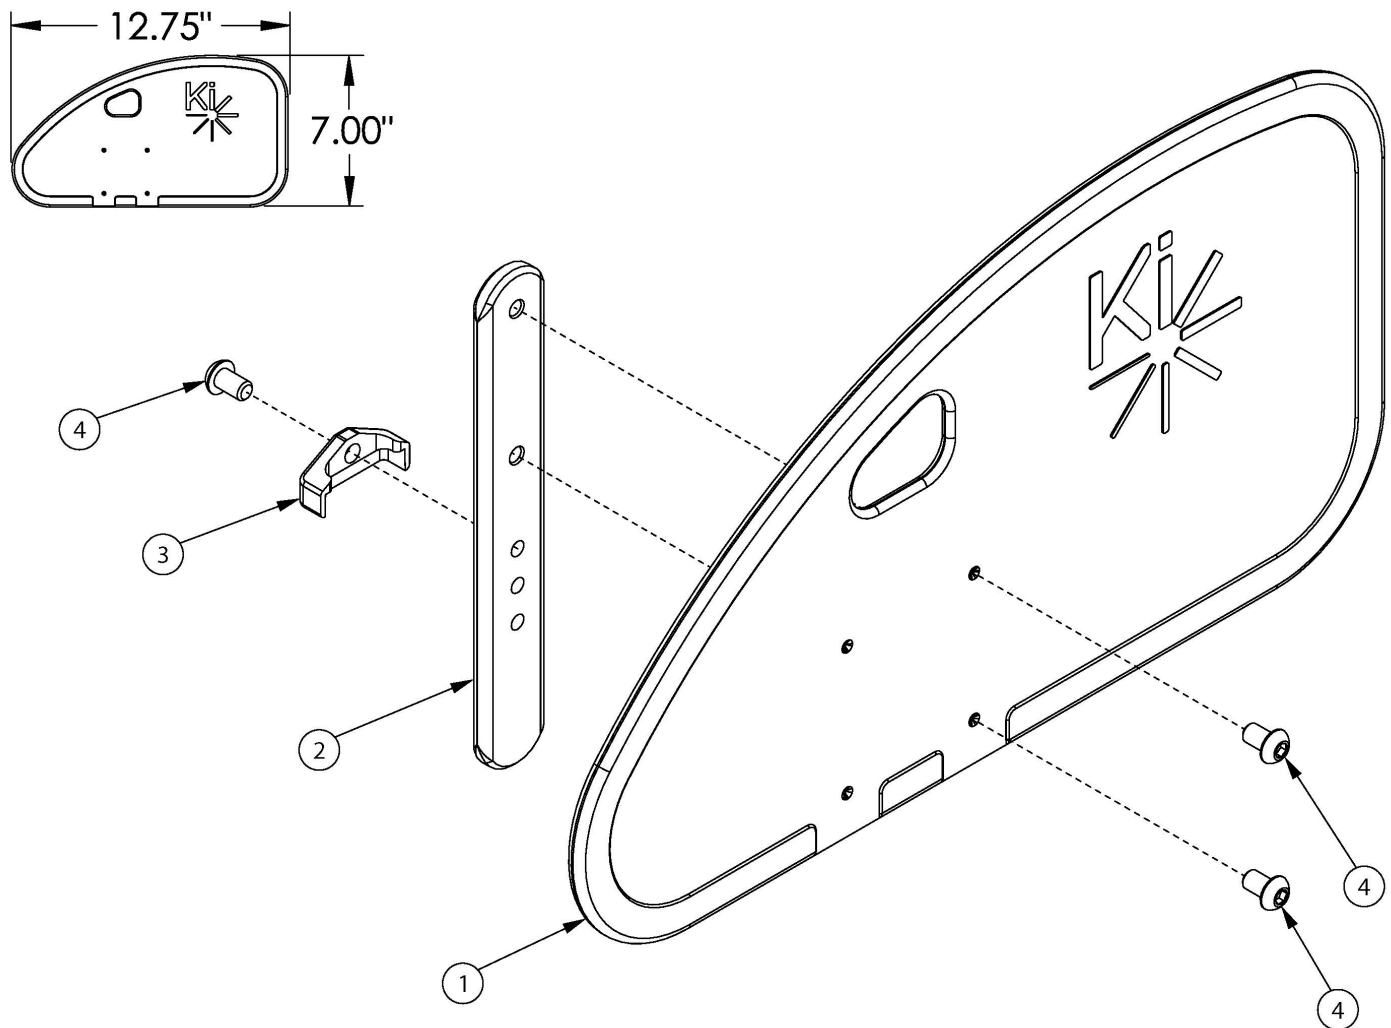

# Ethos Side Guards - Removable Adult Composite

*If retrofitting, side guard receivers may be required*

Item Number	Part Number	Description	Quantity
1-4	112578	Side Guard Assembly, Rear Drilled, Left <i>Used on all configurations of rigid chairs.</i>	1
1-4	112579	Side Guard Assembly, Rear Drilled, Right <i>Used on all configurations of rigid chairs.</i>	1
1-4	112580	Side Guard Assembly, Rear Drilled, PAIR <i>Used on all configurations of rigid chairs.</i>	1
1	112574	Side Guard Panel Rear Drilled	1
2	000140	Side Guard Post	1
3	001342	Side Guard Post Stop	1

Item Number	Part Number	Description	Quantity
4	101184	M6 x 10 BTN SHCS BLKZC w/Patch	3