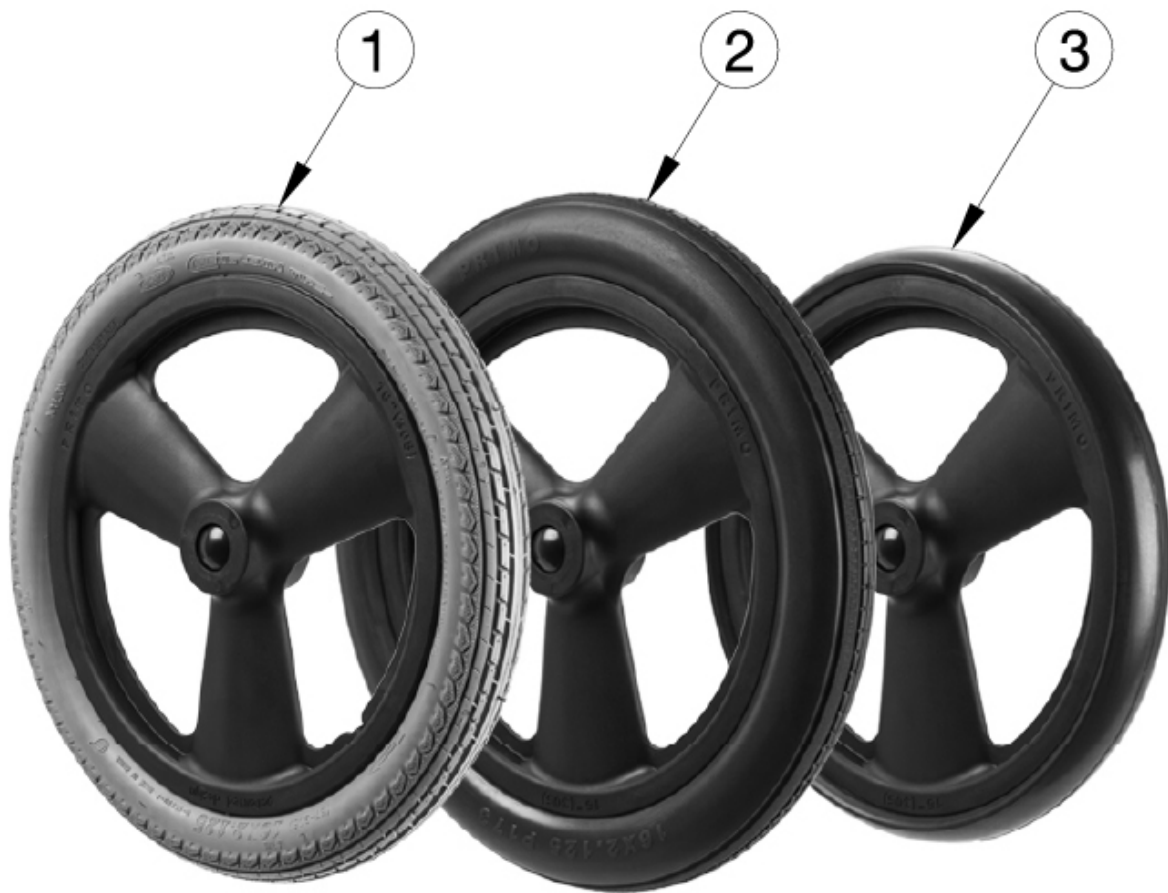

Arc Wheels - 16" Mag (Non-Drum Brake)

If a drum brake is present, see 16" Mag Wheel (Arc Drum Brake) page for correct wheel assembly. If changing wheel size and anti-tips are present, new anti-tips may be required. If changing wheel size or style, new axles may be needed.

Item Number	Part Number	Description	Quantity
1a	001159	16" Mag Wheel w/ Pneumatic Assembly Tilt	1
1b	001160	16" Mag Wheel w/ Pneumatic w/ Airless Insert Assembly Tilt	1
2	001161	16" Mag Wheel w/ Full Poly Assembly Tilt	1
3	003453	16" Mag Wheel w/ Low Poly Assembly Tilt	1