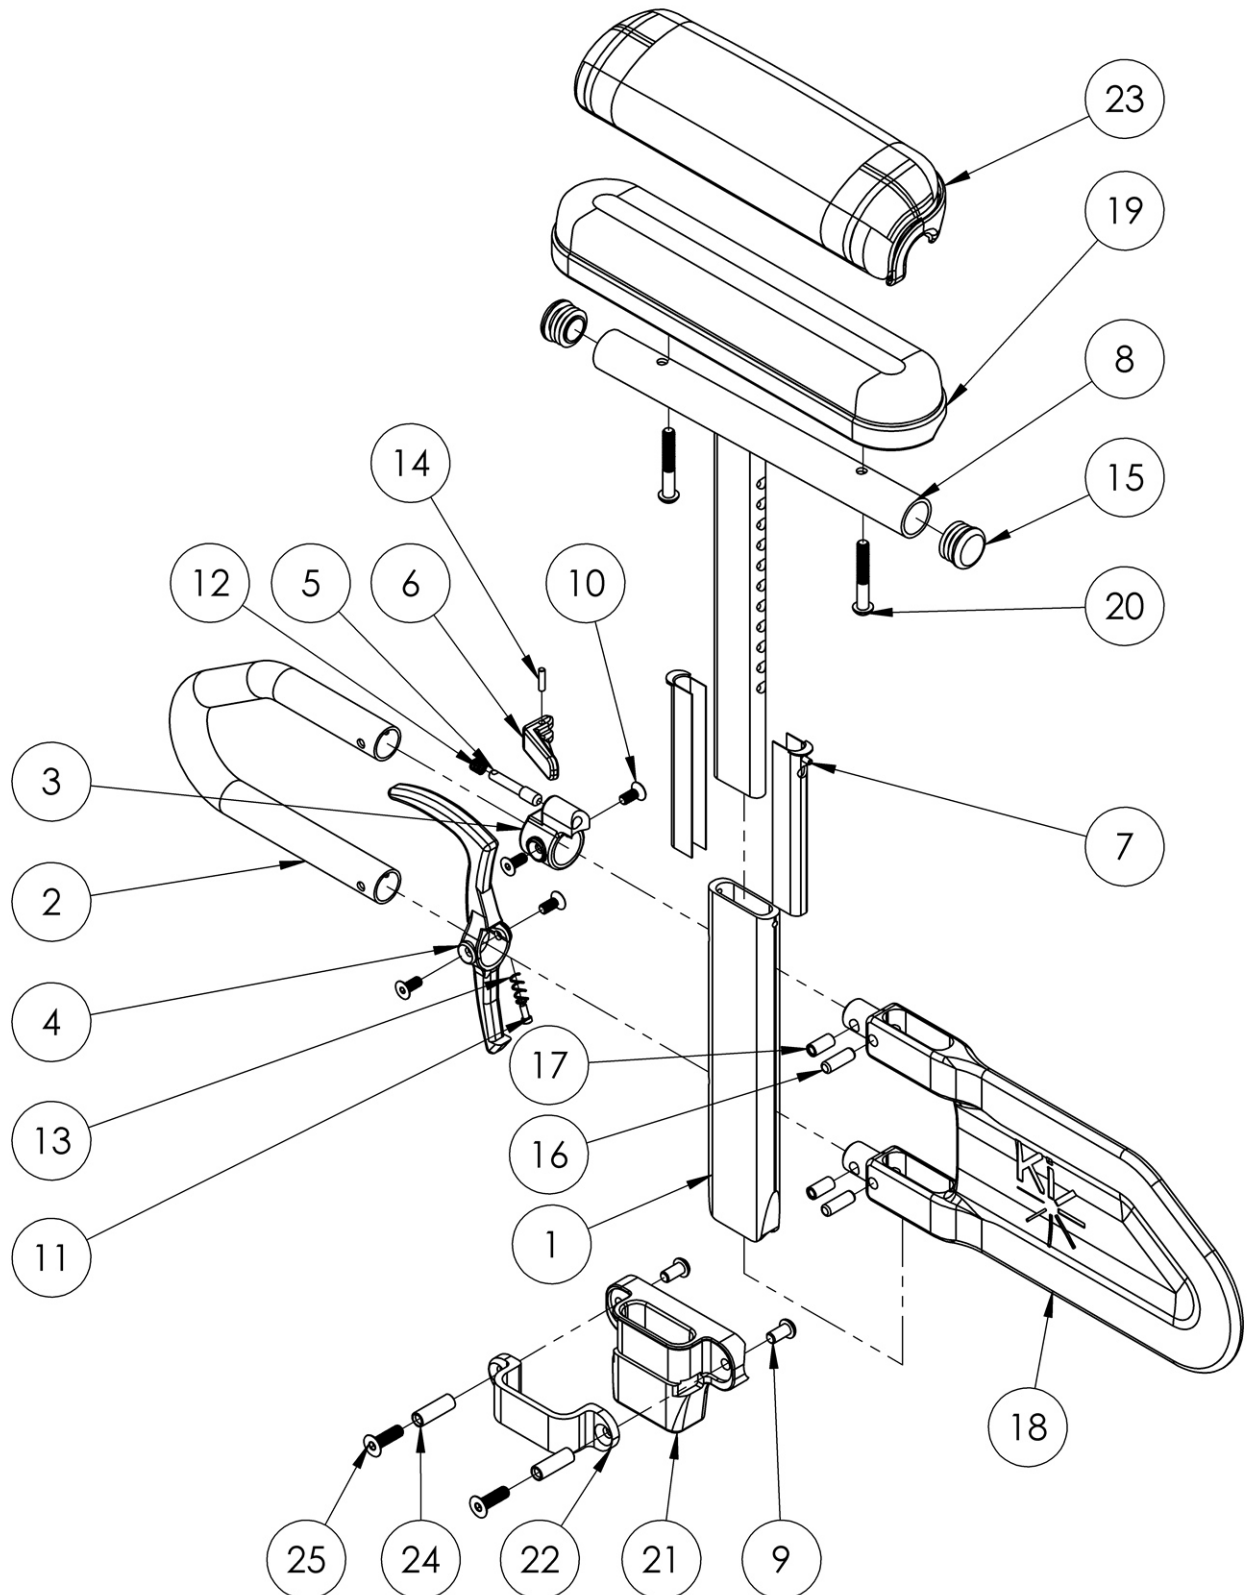

# Spark Height Adjustable T-Arm

Short assemblies are used with 14-17 Seat Depths. Long assemblies are used with 18"-19" Seat Depths This design effective November 10, 2017 for long panels and December 6, 2017 for short panels If retrofitting to Height Adjustable T-Arms, please note the following: \* New rear frames are required \* Receivers are needed \* If One Arm Drive is present, a new drive shaft may be required. In addition to a new drive shaft, order the corresponding hardware kit: 109439 for Blade Style One Arm Drive, 503433 for Hex Style One Arm Drive or 112898 for Quick Release Style One Arm Drive

Item Number	Part Number	Description	Quantity
1	000089	Height Adjustable T Armrest Post	1
2	000095	Height Adjustable T Armrest Transfer Tube	1
3, 5, 6, 10, 12, 14	505490	Height Adjustable T-Arm Upper Latch Assembly	1
7	000090	Height Adjustable T Armrest Shim	2
8a, 15	112906	Height Adjustable T Armrest Upper Desk w/ Tube End Plug	1
8b, 15	112907	Height Adjustable T Armrest Upper Full w/ Tube End Plug	1
9	100667	M6 x 12 BTN SHCS BLKZC w/Patch	2
10	003458	M5 X 12mm FHCS BLK ZN W/ Patch	4
11	000152	Height Adjustable T Armrest Release Spring Button	1
13	000135	Height Adjustable T Armrest Release Lever Spring	1
15	100803	Tube End Plug 7/8"	2
16	003641	.25" x .75" Dowel Pin	2
17	003457	M5 x 14mm Barrel Nut	2
19a	100500	Arm Pad Full	1
19b	100501	Arm Pad Desk	1
20a	100696	M5 x 30mm PPH Capscrew <i>Used with Standard Arm Pads</i>	2
20b	100654	M5 x 40 DIN7985 PH Pan HD M/S ZC <i>Used with Waterfall Arm Pads</i>	2
21	002723	Height Adjustable T-Arm Receiver Spark	1
22	000088	Height Adjustable T Armrest Bracket	1
23a	102452	Waterfall Arm Pad Full	1
23b	102521	Waterfall Arm Pad Desk	1
24	000065	M6 x 23.68 Threaded Barrel	2
25	100866	M6 x 20 CLS12.9 DIN7991 FSHCS Blk Zc w/Patch	2