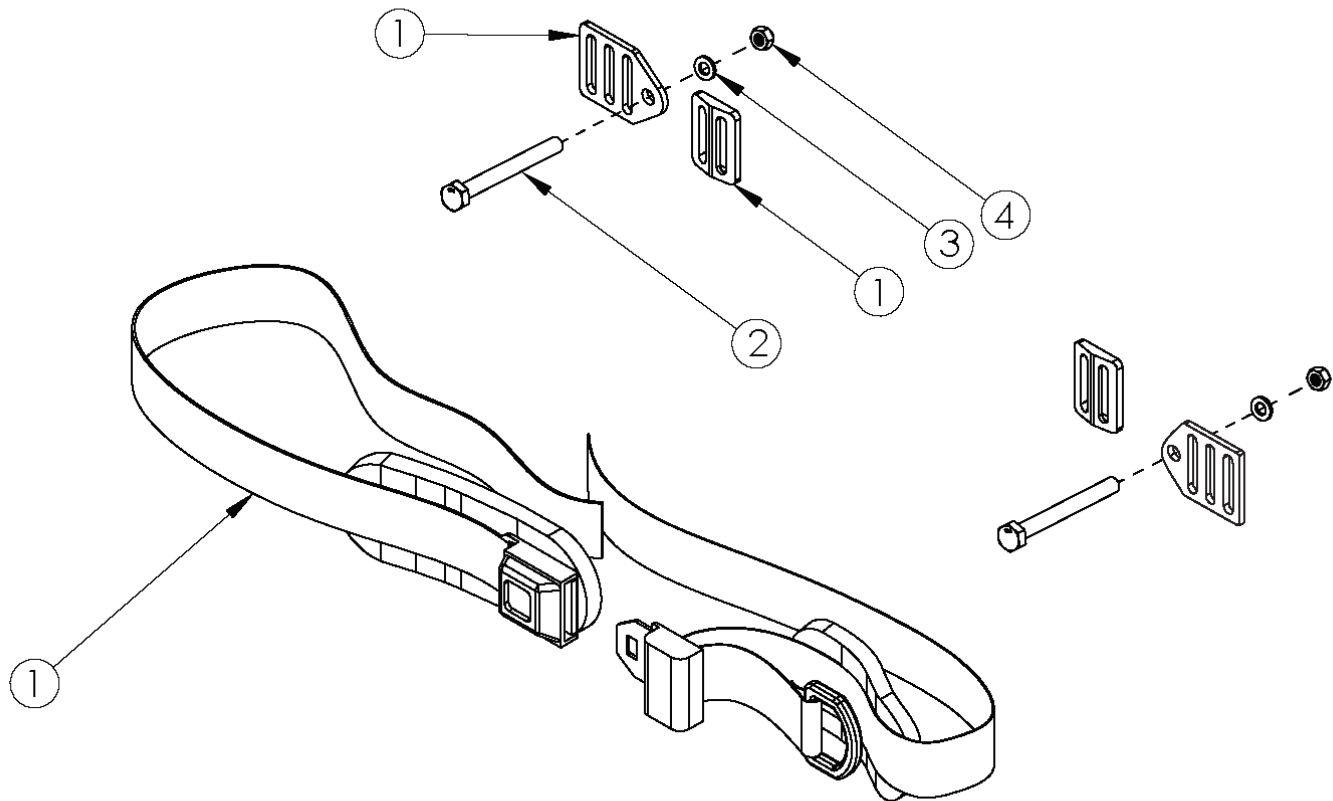

1.5" Padded Auto Buckle Pelvic Positioning Belt

Item Number	Part Number	Description	Quantity
1, 2a, 3, 4	111396	Belt Pelvic Positioning 1.5" Auto Buckle Padded 56", Catalyst/Spark	1
1, 2b, 3, 4	111397	Belt Pelvic Positioning 1.5" Auto Buckle Padded 56", Focus	1
1, 2c, 3, 4	111398	Belt Pelvic Positioning 1.5" Auto Buckle Padded 56", RG ALX/Rogue/LW XP	1
1, 2d, 3, 4	111399	Belt Pelvic Positioning 1.5" Auto Buckle Padded 56", Cliik/Ethos	1
1, 2e, 3, 4	111400	Belt Pelvic Positioning 1.5" Auto Buckle Padded 56", Flip/Liberty	1
1	100958	Belt Pelvic Positioning 1.5" Auto Buckle Padded 56"	1
2a	100681	M6 x 40 CLS8.8 DIN931 HHCS ZC <i>Used on Catalyst and Spark</i>	2
2b	101125	M6 x 55 BTN SHCS BLKZC <i>Used on Focus</i>	2

Item Number	Part Number	Description	Quantity
2c	101781	M6 x 50mm Partial Thread BHCS Blk ZC <i>Used on Tsunami, Rogue and Rogue XP</i>	2
2d	100670	M6 x 45 BTN SHCS BLK ZC <i>Used on Clik and Ethos</i>	2
2e	101811	M6 x 35 BHCS Blk Zn <i>Used on Flip and Liberty</i>	2
3	100746	M6 Flat Washer Blk Zn	2
4	100658	M6 Nylock Nut Blk Zn	2