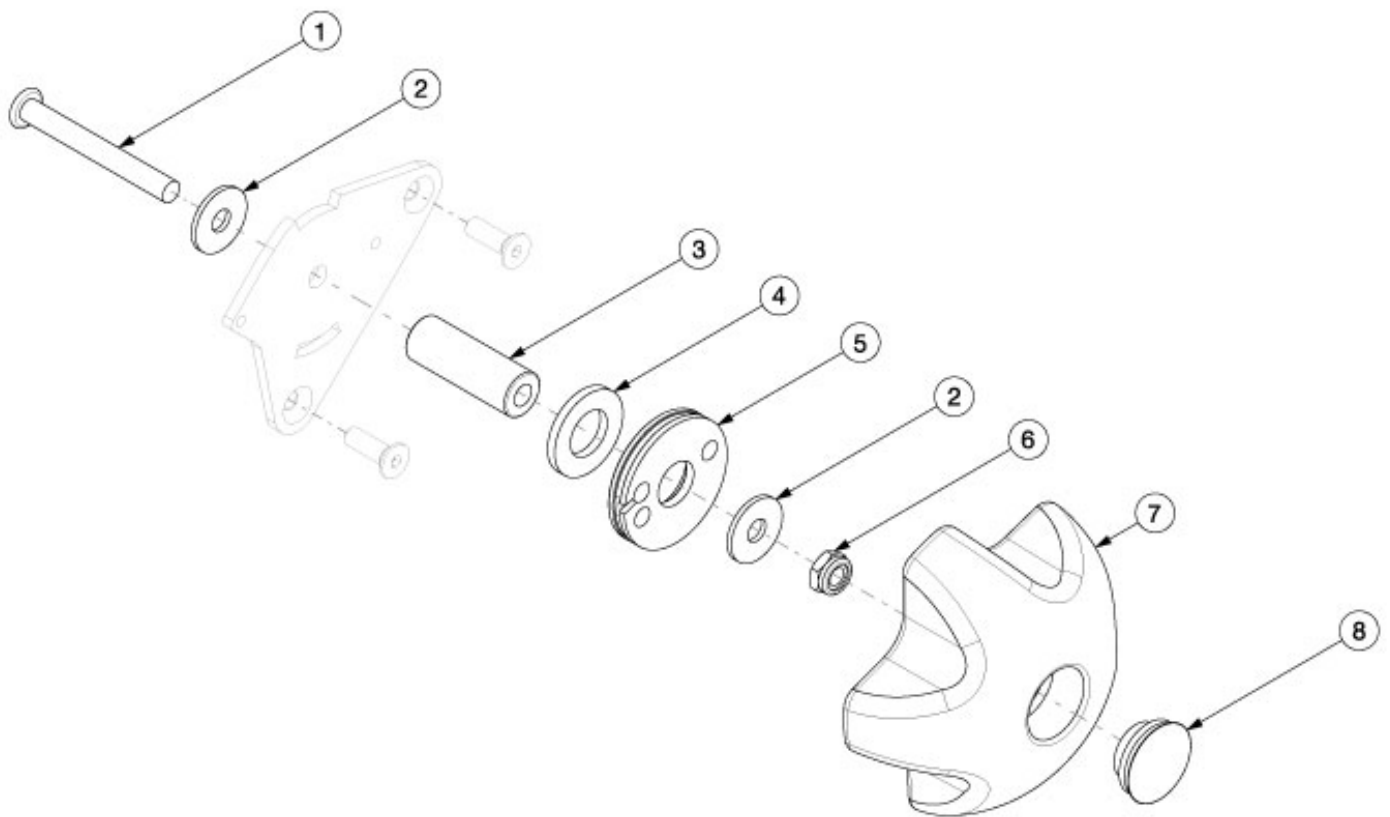

Tyke Tilt Knob Mechanism

Item Number	Part Number	Description	Quantity
1-8	113469	Tilt Knob Mechanism, Tyke	1