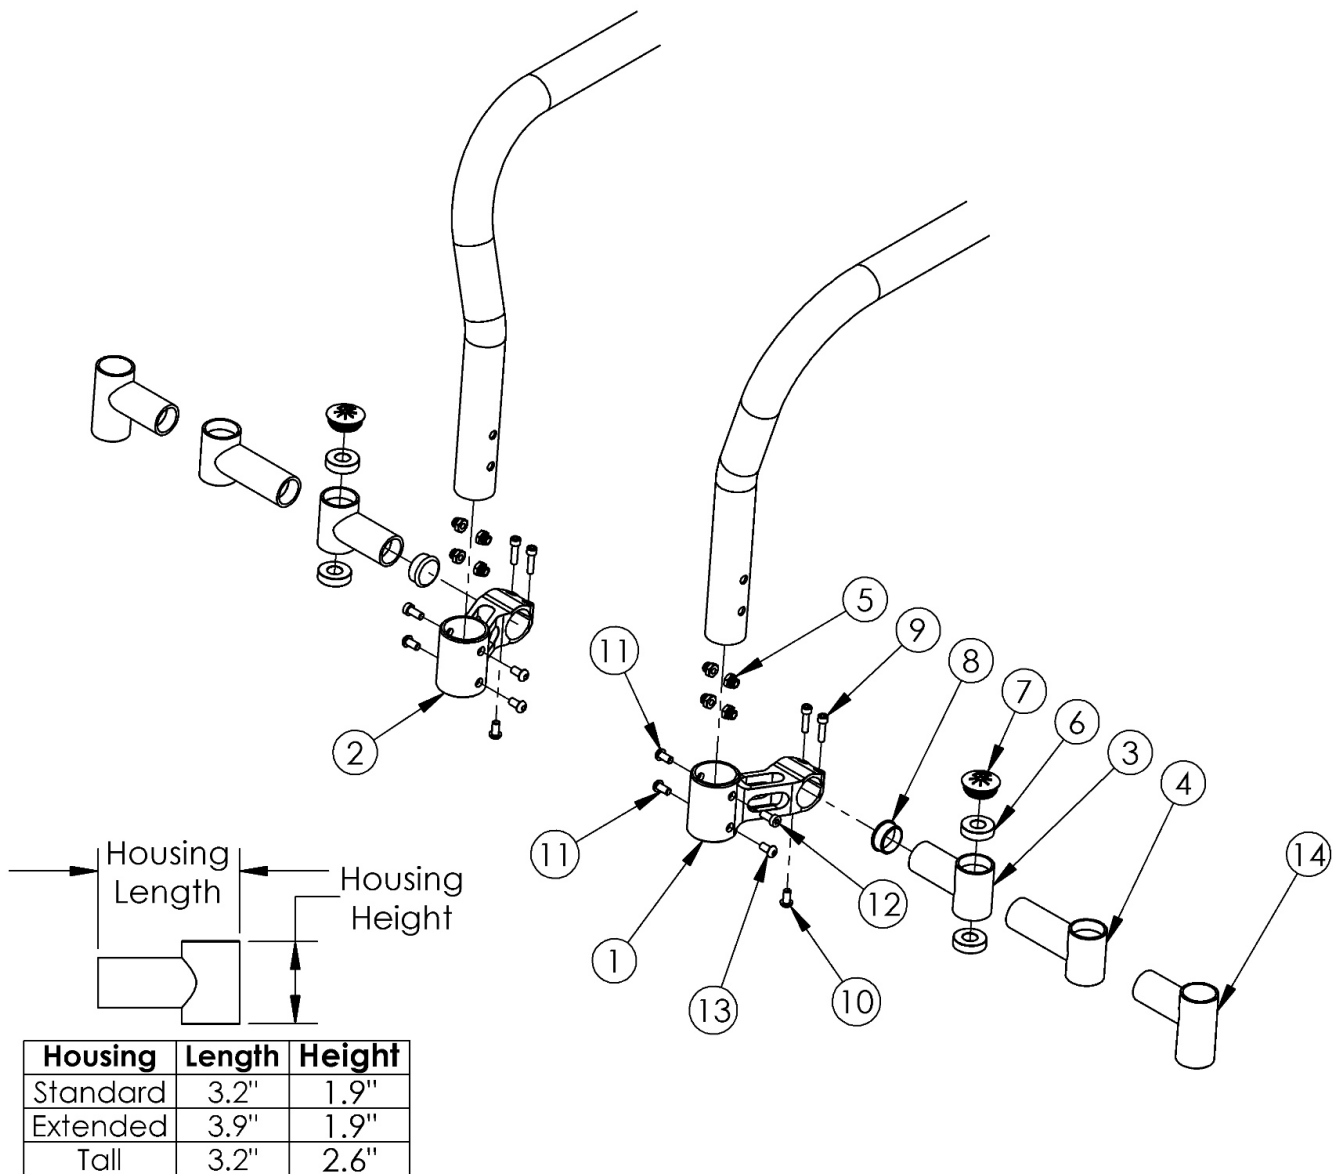

Rogue ALX Aluminum Caster Mount (Formerly Tsunami)

If quoting replacement frame, caster mounts are included with frame.

Item Number	Part Number	Description	Quantity
1, 5, 9, 11a, 11b, 12a, 12b, 13	502648	Caster Mount Assembly With Hardware Left, RG ALX/LW XP	1
2, 5, 9, 11a, 11b, 12a, 12b, 13	502649	Caster Mount Assembly With Hardware Right, RG ALX/LW XP	1
1, 3, 5 - 13	501178	Caster Mount Assembly With Standard Housing Left, RG ALX/LW XP	1
2, 3, 5 - 13	501179	Caster Mount Assembly With Standard Housing Right, RG ALX/LW XP	1