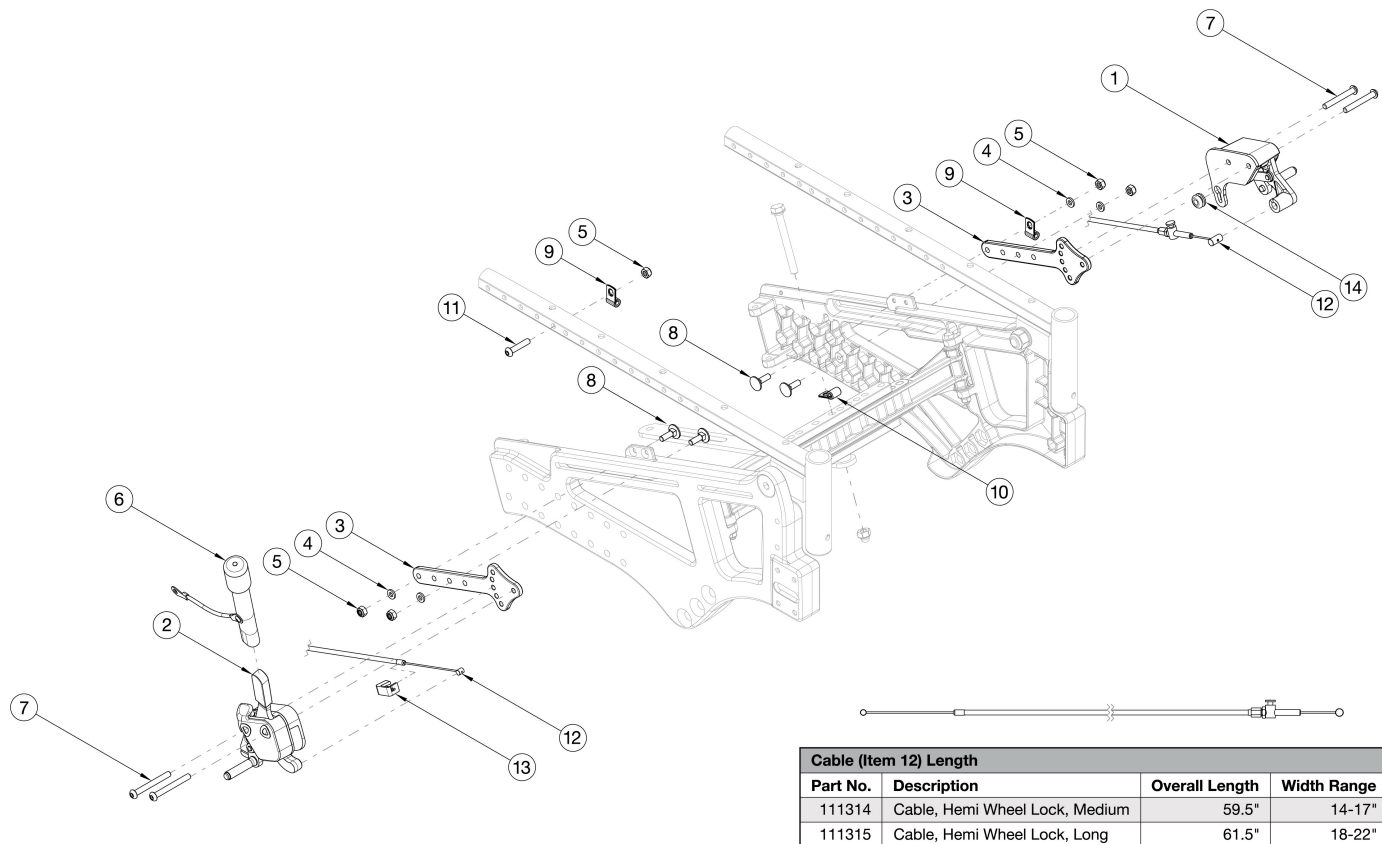

Liberty Hemi Wheel Lock

Available for retrofit within the field. Not available with 12" or 16" Wheel sizes.

Item Number	Part Number	Description	Quantity
1a, 2a, 3-12a, 13, 14	112391	Hemi Wheel Lock Assembly with Medium Cable, Right Side Mounted	1
1b, 2b, 3-12a, 13, 14	112392	Hemi Wheel Lock Assembly with Medium Cable, Left Side Mounted	1
1a, 2a, 3-12b, 13, 14	112393	Hemi Wheel Lock Assembly with Long Cable, Right Side Mounted	1
1b, 2b, 3-12b, 13, 14	112394	Hemi Wheel Lock Assembly with Long Cable, Left Side Mounted	1
1a	111591	Wheel Lock Follower Assembly without Mount, Left	1
1b	111592	Wheel Lock Follower Assembly without Mount, Right	1
2a	111593	Hemi Wheel Lock, Master Assembly, Right without Mount	1
2b	111594	Hemi Wheel Lock, Master Assembly, Left without Mount	1
3	111220	Hemi Wheel Lock Mount, Liberty	1
4	100746	M6 Flat Washer Blk Zn	4

Item Number	Part Number	Description	Quantity
5	100658	M6 Nylock Nut Blk Zn	5
6	200369	Wheel Lock Extension	1
7	100670	M6 x 45 BTN SHCS BLK ZC	4
8	103032	M6 x 20 Carriage Bolt, Blk Zn	4
9	001239	P-Clip 3/16"	2
10	111597	P-Clip, 1/4", 3/8" Hole	1
11	102625	M6 X 30 BHCS BLK ZC	1
12a	111314	Hemi Wheel Lock Cable, Medium <i>Used with Seat Widths 14-17"</i>	1
12b	111315	Hemi Wheel Lock Cable, Long <i>Used with Seat Widths 18-22"</i>	1
13	115879	Hemi Wheel Lock Cable Retaining Clip with Instruction	1
14	115743	Wheel Lock Retaining Grommet	1