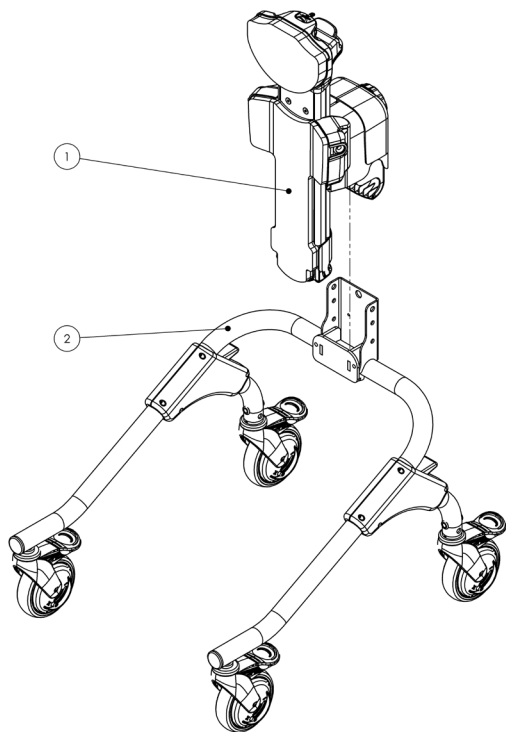

**Spare Parts
Catalogue**

MyWay Spare Parts – Main Frame

Pos	Leckey Code	Description	Qty	Compatible with			Available for sale as a spare part
				Size1	Size2	Size3	
1	173-1720	Spine Assembly - Size 1	1	✓			✓
1	173-2720	Spine Assembly - Size 2	1		✓		✓
1	173-3720	Spine Assembly - Size 3	1			✓	✓
2	173-1721	Chassis Assembly - Size 1	1	✓			✓
2	173-2721	Chassis Assembly - Size 2	1		✓		✓
2	173-3721	Chassis Assembly - Size 3	1			✓	✓

MyWay Spare Parts – Main Parts

Pos	Leckey Code	Description	Qty	Compatible with			Available for sale as a spare part
				Size1	Size2	Size3	
1	173-1704	Shoulder Stem Clamp Assembly	1	✓	✓	✓	✓
2	173-1705	Angle Wheel Assembly	1	✓	✓	✓	✓
3	173-1706	Frame Moulding	1	✓	✓	✓	✓
4	173-1660	Castor	1	✓	✓	✓	✓

MyWay Spare Parts – Ankle Guides

Pos	Leckey Code	Description	Qty	Compatible with			Available for sale as a spare part
				Size1	Size2	Size3	
1	173-1190	Right ankle wrap	1	✓	✓	✓	✓
2	173-1191	Left ankle wrap	1	✓	✓	✓	✓
3	173-1708	Rope slide assembly (S1)	1	✓			✓
3	173-2708	Rope slide assembly (S2)	1		✓		✓
3	173-3708	Rope slide assembly (S3)	1			✓	✓
4	173-1709	Spare essentra knob (Qty 1)	1	✓	✓	✓	✓

MyWay Spare Parts – Headrest

Pos	Leckey Code	Description	Qty	Compatible with			Available for sale as a spare part
				Size1	Size2	Size3	
1	173-1683	Head Pad Assembly	1	✓	✓	✓	✓
2	173-1710	Headrest attachment assembly	1	✓	✓	✓	✓