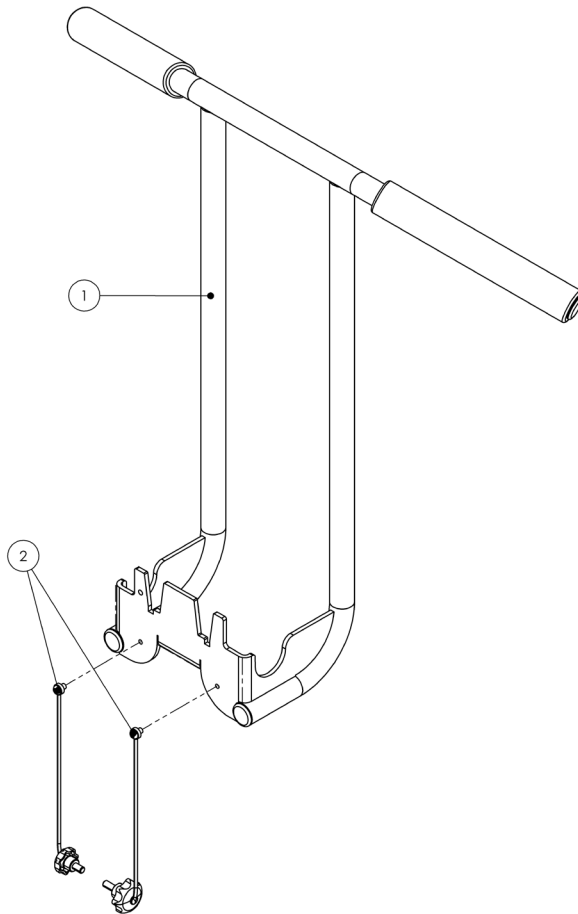

MyWay Spare Parts – Adult Handles

Pos	Leckey Code	Description	Qty	Compatible with			Available for sale as a spare part
				Size1	Size2	Size3	
1	173-1707	Adult handle frame assembly - Size 1	1	✓			✓
1	173-2707	Adult handle frame assembly - Size 2	1		✓		✓
1	173-3707	Adult handle frame assembly - Size 3	1			✓	✓
2	173-1692	Attachment assembly	1 Set	✓	✓	✓	✓