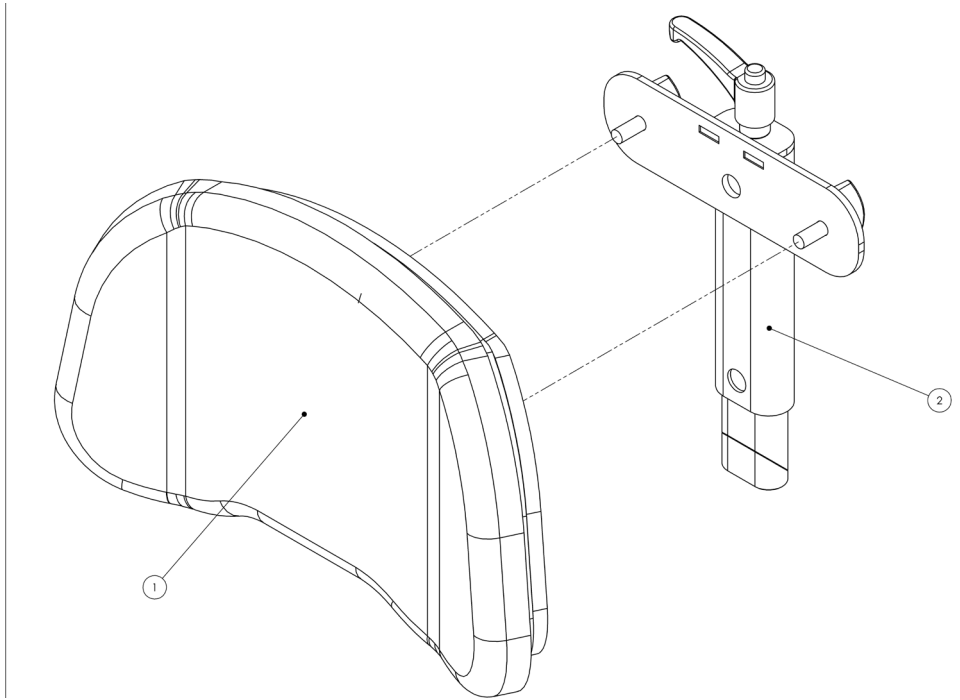

**Spare Parts
Catalogue**

MyWay Spare Parts – Main Frame

Pos	Leckey Code	Description	Qty	Compatible with			Available for sale as a spare part
				Size1	Size2	Size3	
1	173-1720	Spine Assembly - Size 1	1	✓			✓
1	173-2720	Spine Assembly - Size 2	1		✓		✓
1	173-3720	Spine Assembly - Size 3	1			✓	✓
2	173-1721	Chassis Assembly - Size 1	1	✓			✓
2	173-2721	Chassis Assembly - Size 2	1		✓		✓
2	173-3721	Chassis Assembly - Size 3	1			✓	✓

MyWay Spare Parts – Main Parts

Pos	Leckey Code	Description	Qty	Compatible with			Available for sale as a spare part
				Size1	Size2	Size3	
1	173-1704	Shoulder Stem Clamp Assembly	1	✓	✓	✓	✓
2	173-1705	Angle Wheel Assembly	1	✓	✓	✓	✓
3	173-1706	Frame Moulding	1	✓	✓	✓	✓
4	173-1660	Castor	1	✓	✓	✓	✓

MyWay Spare Parts – Ankle Guides

Pos	Leckey Code	Description	Qty	Compatible with			Available for sale as a spare part
				Size1	Size2	Size3	
1	173-1190	Right ankle wrap	1	✓	✓	✓	✓
2	173-1191	Left ankle wrap	1	✓	✓	✓	✓
3	173-1708	Rope slide assembly (S1)	1	✓			✓
3	173-2708	Rope slide assembly (S2)	1		✓		✓
3	173-3708	Rope slide assembly (S3)	1			✓	✓
4	173-1709	Spare essentra knob (Qty 1)	1	✓	✓	✓	✓

MyWay Spare Parts – Headrest

Pos	Leckey Code	Description	Qty	Compatible with			Available for sale as a spare part
				Size1	Size2	Size3	
1	173-1683	Head Pad Assembly	1	✓	✓	✓	✓
2	173-1710	Headrest attachment assembly	1	✓	✓	✓	✓