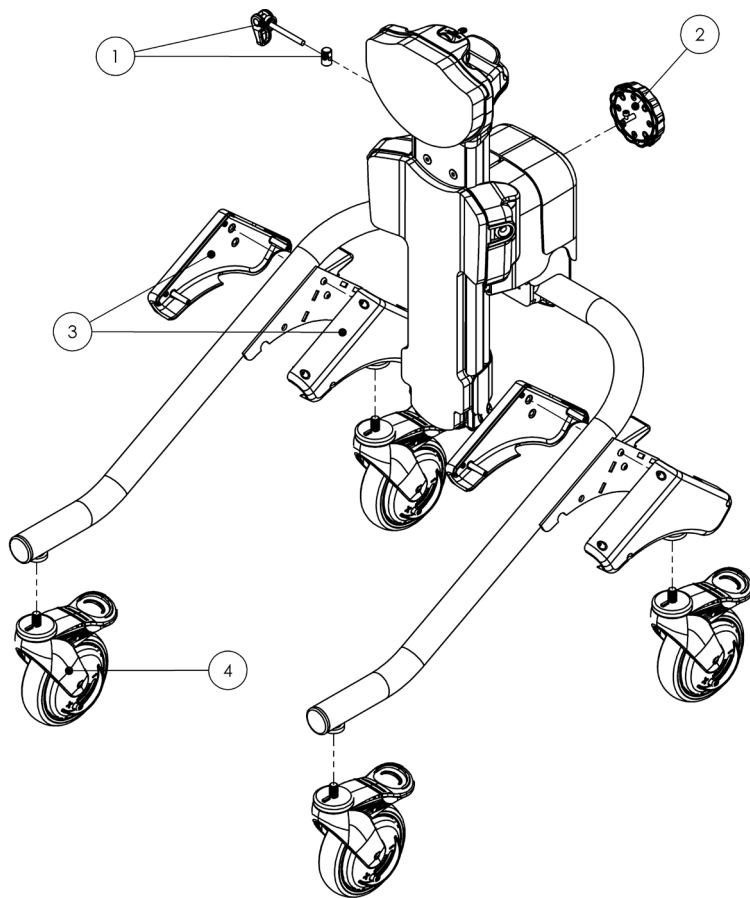

**Spare Parts
Catalogue**

MyWay Spare Parts – Main Frame

Pos	Leckey Code	Description	Qty	Compatible with			Available for sale as a spare part
				Size1	Size2	Size3	
1	173-1720	Spine Assembly - Size 1	1	✓			✓
1	173-2720	Spine Assembly - Size 2	1		✓		✓
1	173-3720	Spine Assembly - Size 3	1			✓	✓
2	173-1721	Chassis Assembly - Size 1	1	✓			✓
2	173-2721	Chassis Assembly - Size 2	1		✓		✓
2	173-3721	Chassis Assembly - Size 3	1			✓	✓

MyWay Spare Parts – Main Parts

Pos	Leckey Code	Description	Qty	Compatible with			Available for sale as a spare part
				Size1	Size2	Size3	
1	173-1704	Shoulder Stem Clamp Assembly	1	✓	✓	✓	✓
2	173-1705	Angle Wheel Assembly	1	✓	✓	✓	✓
3	173-1706	Frame Moulding	1	✓	✓	✓	✓
4	173-1660	Castor	1	✓	✓	✓	✓

MyWay Spare Parts – Ankle Guides

Pos	Leckey Code	Description	Qty	Compatible with			Available for sale as a spare part
				Size1	Size2	Size3	
1	173-1190	Right ankle wrap	1	✓	✓	✓	✓
2	173-1191	Left ankle wrap	1	✓	✓	✓	✓
3	173-1708	Rope slide assembly (S1)	1	✓			✓
3	173-2708	Rope slide assembly (S2)	1		✓		✓
3	173-3708	Rope slide assembly (S3)	1			✓	✓
4	173-1709	Spare essentra knob (Qty 1)	1	✓	✓	✓	✓

MyWay Spare Parts – Headrest

Pos	Leckey Code	Description	Qty	Compatible with			Available for sale as a spare part
				Size1	Size2	Size3	
1	173-1683	Head Pad Assembly	1	✓	✓	✓	✓
2	173-1710	Headrest attachment assembly	1	✓	✓	✓	✓