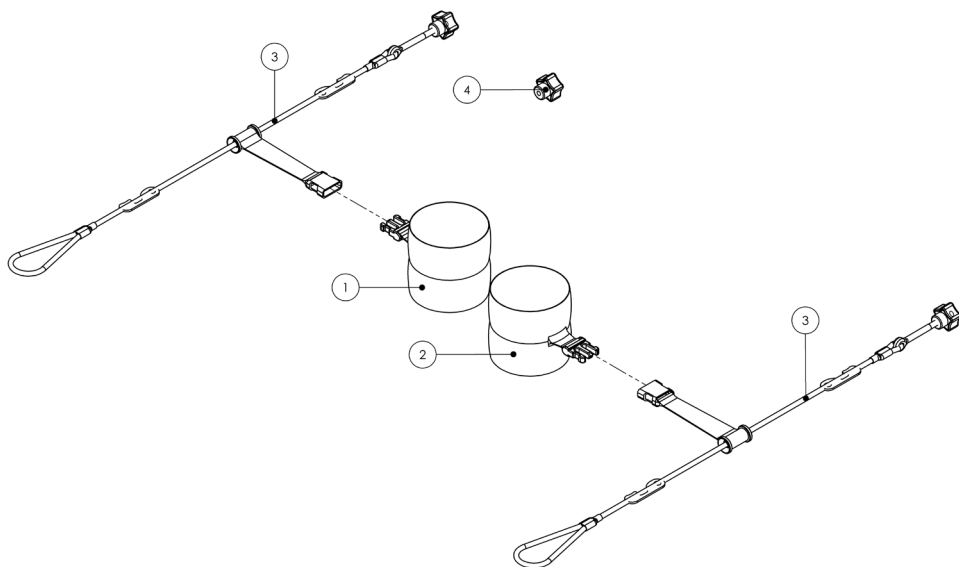

**Spare Parts
Catalogue**

MyWay Spare Parts – Main Frame

Pos	Leckey Code	Description	Qty	Compatible with			Available for sale as a spare part
				Size1	Size2	Size3	
1	173-1720	Spine Assembly - Size 1	1	✓			✓
1	173-2720	Spine Assembly - Size 2	1		✓		✓
1	173-3720	Spine Assembly - Size 3	1			✓	✓
2	173-1721	Chassis Assembly - Size 1	1	✓			✓
2	173-2721	Chassis Assembly - Size 2	1		✓		✓
2	173-3721	Chassis Assembly - Size 3	1			✓	✓

MyWay Spare Parts – Main Parts

Pos	Leckey Code	Description	Qty	Compatible with			Available for sale as a spare part
				Size1	Size2	Size3	
1	173-1704	Shoulder Stem Clamp Assembly	1	✓	✓	✓	✓
2	173-1705	Angle Wheel Assembly	1	✓	✓	✓	✓
3	173-1706	Frame Moulding	1	✓	✓	✓	✓
4	173-1660	Castor	1	✓	✓	✓	✓

MyWay Spare Parts – Ankle Guides

Pos	Leckey Code	Description	Qty	Compatible with			Available for sale as a spare part
				Size1	Size2	Size3	
1	173-1190	Right ankle wrap	1	✓	✓	✓	✓
2	173-1191	Left ankle wrap	1	✓	✓	✓	✓
3	173-1708	Rope slide assembly (S1)	1	✓			✓
3	173-2708	Rope slide assembly (S2)	1		✓		✓
3	173-3708	Rope slide assembly (S3)	1			✓	✓
4	173-1709	Spare essentra knob (Qty 1)	1	✓	✓	✓	✓

MyWay Spare Parts – Headrest

Pos	Leckey Code	Description	Qty	Compatible with			Available for sale as a spare part
				Size1	Size2	Size3	
1	173-1683	Head Pad Assembly	1	✓	✓	✓	✓
2	173-1710	Headrest attachment assembly	1	✓	✓	✓	✓