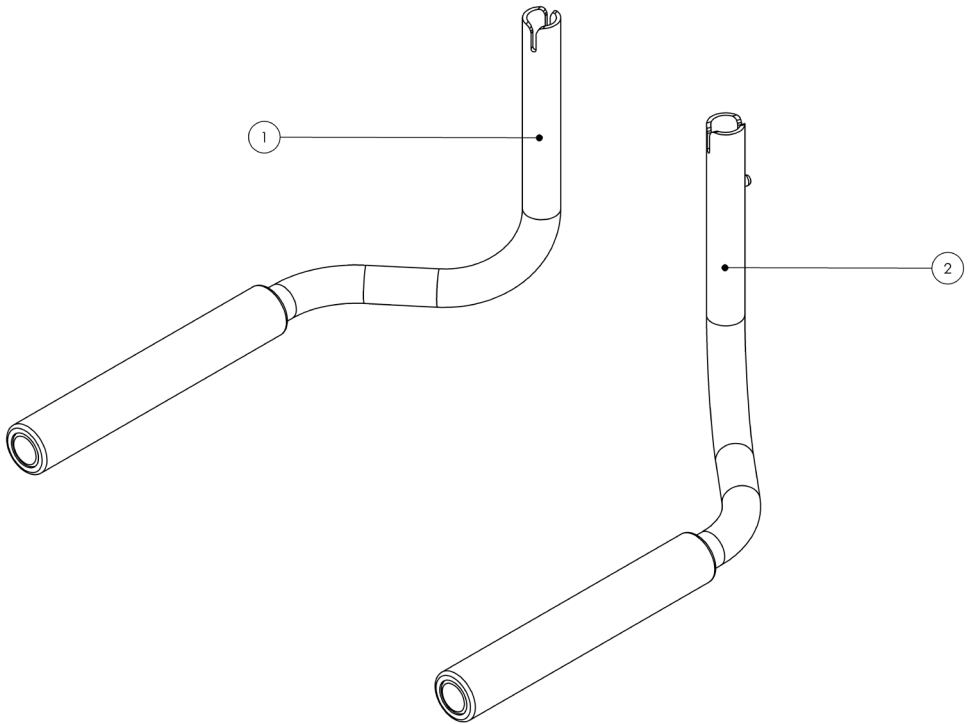

MyWay Spare Parts – User Handles

Pos	Leckey Code	Description	Qty	Compatible with			Available for sale as a spare part
				Size1	Size2	Size3	
1	173-1665	Right handle - Size 1	1	✓			✓
1	173-2665	Right handle - Size 2	1		✓		✓
1	173-3665	Right handle - Size 3	1			✓	✓
2	173-1666	Left handle - Size 1	1	✓			✓
2	173-2666	Left handle - Size 2	1		✓		✓
2	173-3666	Left handle - Size 3	1			✓	✓