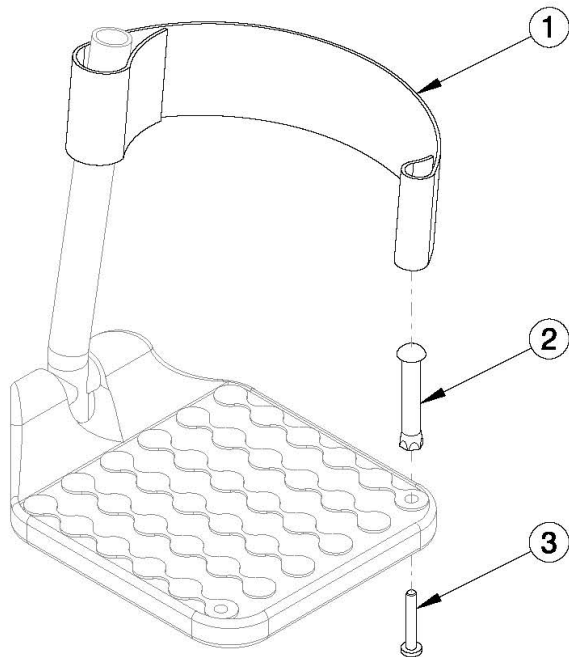

# Catalyst Heel Loops

Heel Loop				
Part No.	Used on Chair Widths			Strap Length
	Angle Adjustable / Multi-Angle	Composite	Composite Angle Adjustable	
100591	N/A	14" - 15"	N/A	9.4"
100592	14" - 15"	16" - 17"	15" - 16"	10.4"
100593	16" - 22"	18" - 22"	17" - 22"	11.4"

Adjustable Heel Loop				
Part No.	Used on Chair Widths			Strap Length
	Angle Adjustable / Multi-Angle	Composite	Composite Angle Adjustable	
112009	10" - 13"	N/A	N/A	17"
103364	14" - 17"	14" - 18"	15" - 17"	19"
103365	18" - 20"	19" - 22"	18" - 20"	21"
103366	21" - 22"	N/A	21" - 22"	25"

Item Number	Part Number	Description	Quantity
1a	100591	Heel Loop Strap Short	1
1b	100592	Heel Loop Strap Medium	1
1c	100593	Heel Loop Strap Long	1
1d	112009	Adjustable Heel Loop Extra Short	1
1e	103364	Adjustable Heel Loop Short	1
1f	103365	Adjustable Heel Loop Medium	1
1g	103366	Adjustable Heel Loop Long	1
2	100551	Heel Loop Peg	1
3	101471	10-32 x 1-1/4 PH Pan HD T-B T/S ZC	1