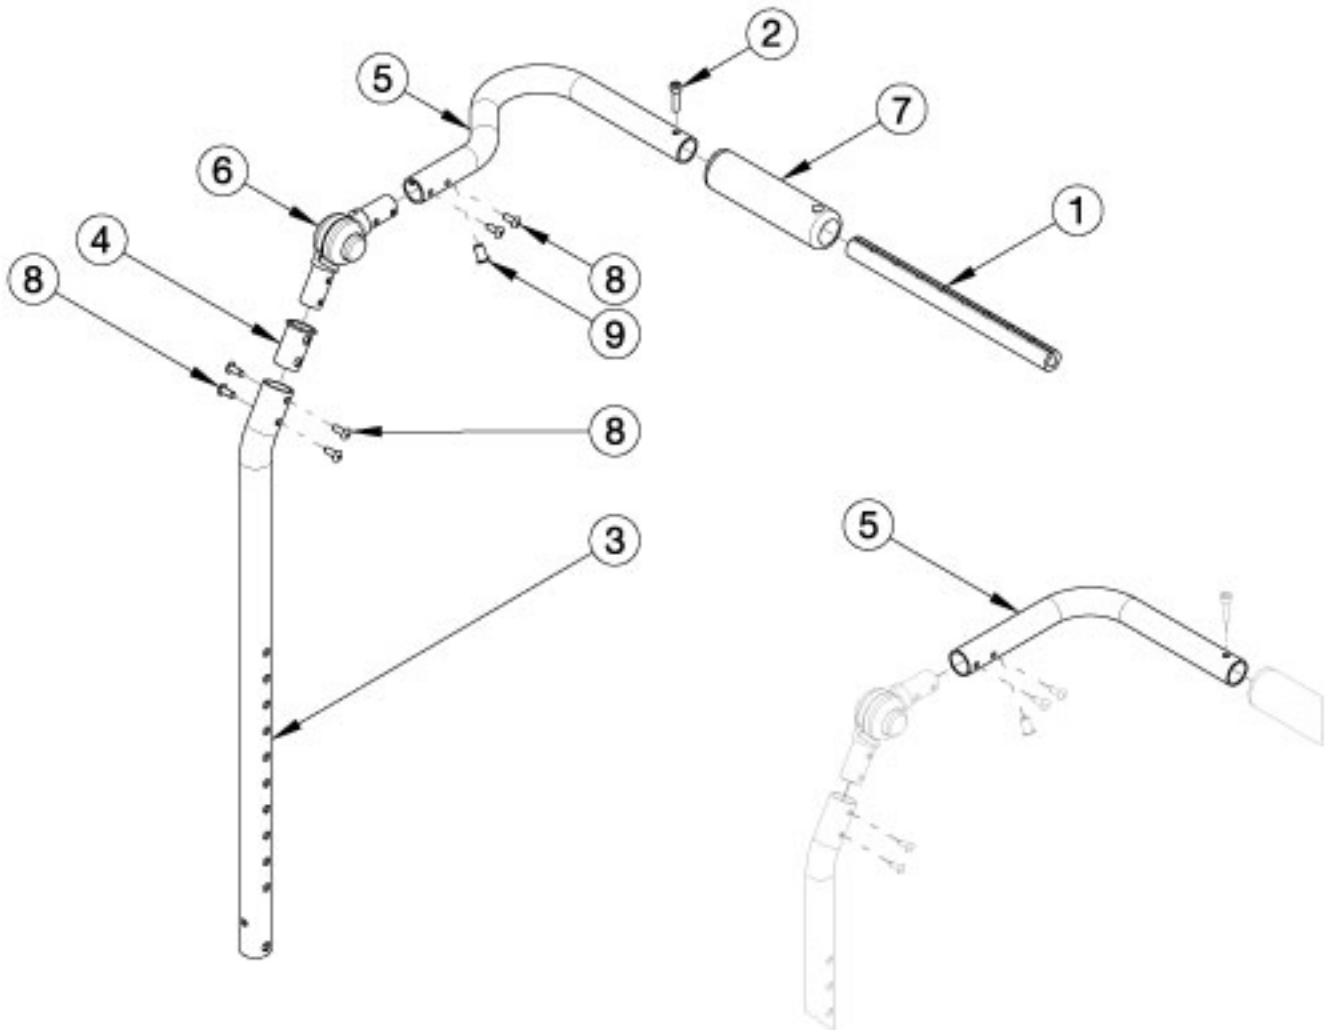

Flip Fixed Height with Adjustable Handle Backrest - Growth

Has your width changed? Will the push handle (#5) accommodate your new width? If no, please select the appropriate back assembly. Callout #5: 10"-13" widths receive the curved handle and 14"-18" widths receive the "L" shaped handle. If chair width is 14"-18" wide and has a serial number of FLP010784 through FLP011079, see the Discontinued Flip Fixed Height with Adjustable Handle Backrest page.

| Item Number | Part Number | Description | Quantity |
|-----------------------|-------------|---|----------|
| 3b, 4, 5d, 6, 7, 8, 9 | 112177 | Back Assembly, Fixed Height w/ Adjustable Handle, Short, 14-18" Wide, Right Flip <i>Used with serial numbers prior to FLP010784 and serial numbers starting with FLP011080</i> | 1 |
| 3b, 4, 5c, 6, 7, 8, 9 | 112178 | Back Assembly, Fixed Height w/ Adjustable Handle, Tall, 14-18" Wide, Left Flip <i>Used with serial numbers prior to FLP010784 and serial numbers starting with FLP011080</i> | 1 |
| 3b, 4, 5d, 6, 7, 8, 9 | 112179 | Back Assembly, Fixed Height w/ Adjustable Handle, Tall, 14-18" Wide, Right Flip <i>Used with serial numbers prior to FLP010784 and serial numbers starting with FLP011080</i> | 1 |
| 1a | 002578 | Growth Strut, Stroller, Short | 1 |
| 1a, 2 | 503107 | Growth Strut Assembly Short, Focus/Flip | 1 |
| 1b | 002579 | Growth Strut, Stroller, Long <i>Used only if growing chair from 13" wide or less to 14" wide or greater</i> | 1 |
| 2 | 101843 | M5 x 20 SHCS Blk Zn | 1 |