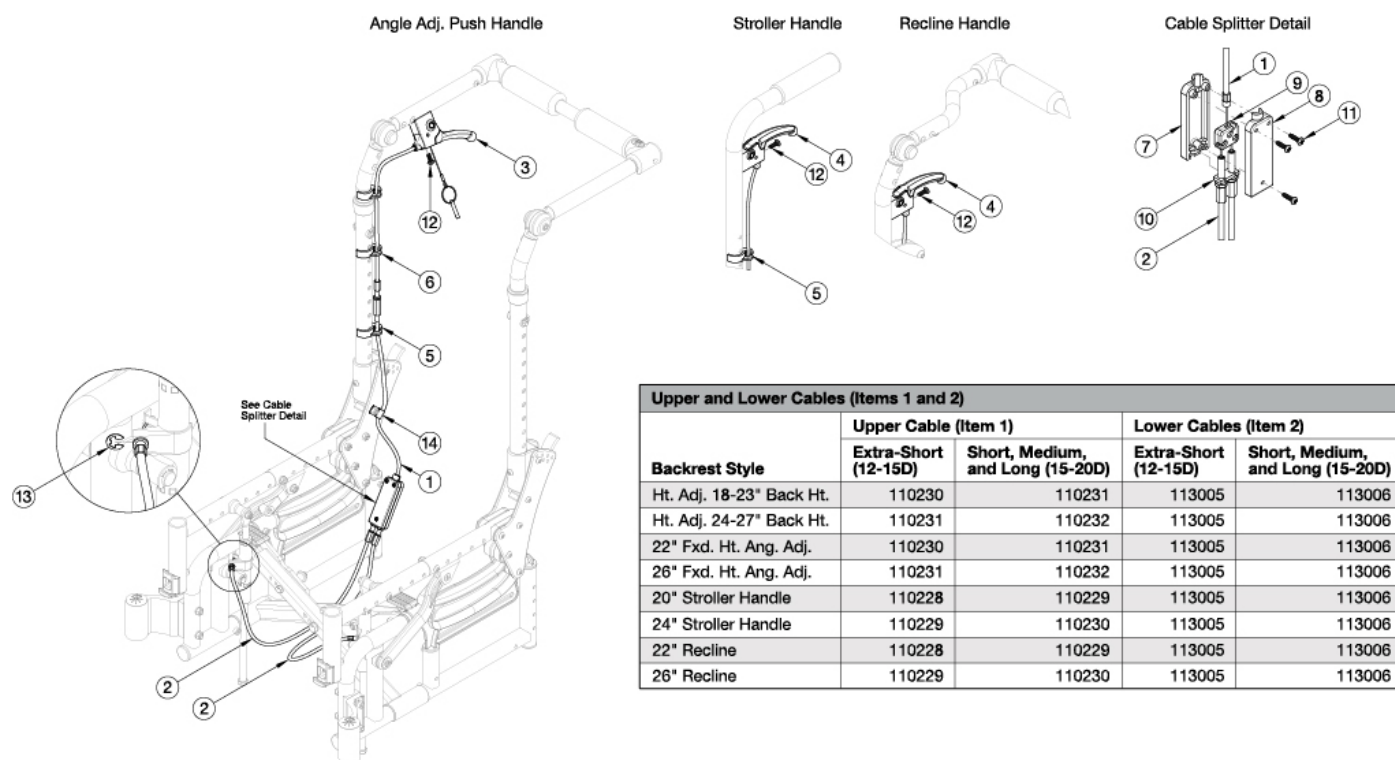

Arc Single Hand Tilt Mechanism

Please note kits 113005 and 113006 contain two cables and two e-rings.

Item Number	Part Number	Description	Quantity
1c, 2a, 3, 5-14	113010	Single Hand Tilt, Height Adjustable, 18-23" Height, Extra Short Depth Range, Arc	1
1d, 2b, 3, 5-14	113011	Single Hand Tilt, Height Adjustable, 18-23" Height, Short/Med/Long Depth Range, Arc	1
1d, 2a, 3, 5-14	113012	Single Hand Tilt, Height Adjustable, 24-27" Height, Extra Short Depth Range, Arc	1
1e, 2b, 3, 5-14	113013	Single Hand Tilt, Height Adjustable, 24-27" Height, Short/Med/Long Depth Range, Arc	1
1c, 2a, 3, 5, 7-14	113014	Single Hand Tilt, Fixed Height, 22" Height, Extra Short Depth Range, Arc	1
1d, 2b, 3, 5, 7-14	113015	Single Hand Tilt, Fixed Height, 22" Height, Short/Med/Long Depth Range, Arc	1
1d, 2a, 3, 5, 7-14	113016	Single Hand Tilt, Fixed Height, 26" Height, Extra Short Depth Range, Arc	1
1e, 2b, 3, 5, 7-14	113017	Single Hand Tilt, Fixed Height, 26" Height, Short/Med/Long Depth Range, Arc	1
1a, 2a, 4, 5, 7-14	113018	Single Hand Tilt, Stroller Handle, 20" Height, Extra Short Depth Range, Arc	1
1b, 2b, 4, 5, 7-14	113019	Single Hand Tilt, Stroller Handle, 20" Height, Short/Med/Long Depth Range, Arc	1
1b, 2a, 4, 5, 7-14	113020	Single Hand Tilt, Stroller Handle, 24" Height, Extra Short Depth Range, Arc	1