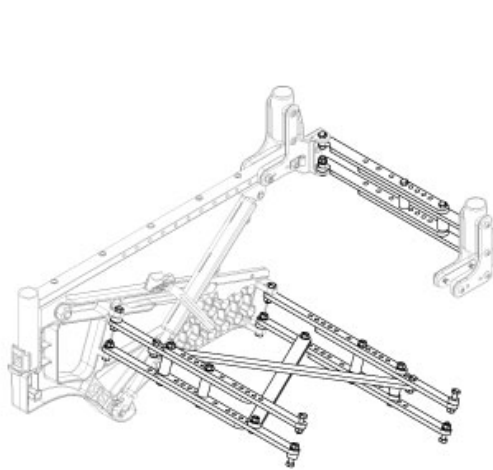

# Liberty Rigid Cross Braces

Assembled View

These parts are Not Retrofittable. If you have a Folding Liberty Frame, please see the "Liberty Non-Folding Cross Brace" page.

Item Number	Part Number	Description	Quantity
1a, 4, 6-12	118066	Rigid Lower Crossbrace Kit with Hardware, Small, Liberty <i>Used with widths 14"-18"</i>	1
1b, 4, 6-12	118067	Rigid Lower Crossbrace Kit with Hardware, Medium, Liberty <i>Used with widths 16"-20"</i>	1

Item Number	Part Number	Description	Quantity
1c, 4, 6-12	118068	Rigid Lower Crossbrace Kit with Hardware, Large, Liberty <i>Used with Widths 18"-22"</i>	1
2a, 4, 5, 7, 9-12	118069	Rigid Upper Crossbrace Kit with Hardware, Small, Liberty <i>Used with widths 14"-18"</i>	1
2b, 4, 5, 7, 9-12	118070	Rigid Upper Crossbrace Kit with Hardware, Medium, Liberty <i>Used with widths 16"-20"</i>	1
2c, 4, 5, 7, 9-12	118071	Rigid Upper Crossbrace Kit with Hardware, Large, Liberty <i>Used with Widths 18"-22"</i>	1
3, 8, 9, 12	118072	Rigid Stabilizer Link Kit, Liberty	1
4-12	118073	Rigid Hardware Kit, Full Package, Liberty	1
1a	116433	Cross Link, Base, Small, Liberty <i>Used with widths 14"-18"</i>	1
1b	116434	Cross Link, Base, Medium, Liberty <i>Used with widths 16"-20"</i>	1
1c	116435	Cross Link, Base, Large, Liberty <i>Used with Widths 18"-22"</i>	1
2a	116436	Cross Link, Backrest, Small, Liberty <i>Used with widths 14"-18"</i>	1
2b	116437	Cross Link, Backrest, Medium, Liberty <i>Used with widths 16"-20"</i>	1
2c	116438	Cross Link, Backrest, Large, Liberty <i>Used with Widths 18"-22"</i>	1
3	116439	Stabilizer Link, Liberty	1
4	116440	Spacer, .59 OD x .251 ID x .250 L	1
5	116441	Spacer, .59 OD x .251 ID x .998 L	1
6	116442	Spacer, .59 OD x .251 ID x 1.073 L	1
7	100746	M6 Flat Washer Blk Zn	1
8	102803	Washer Flat .250 X .500 X .027 Hx Blz	1
9	101823	M6 X 20 Hhcs Blk Zn	1
10	116854	HHCS, M6x1, 0x30, CLS10.9, PT, BLZ, DIN931	1
11	100677	M6 x 60 CLS10.9 DIN931 HHCS ZC	1
12	100658	M6 Nylock Nut Blk Zn	1