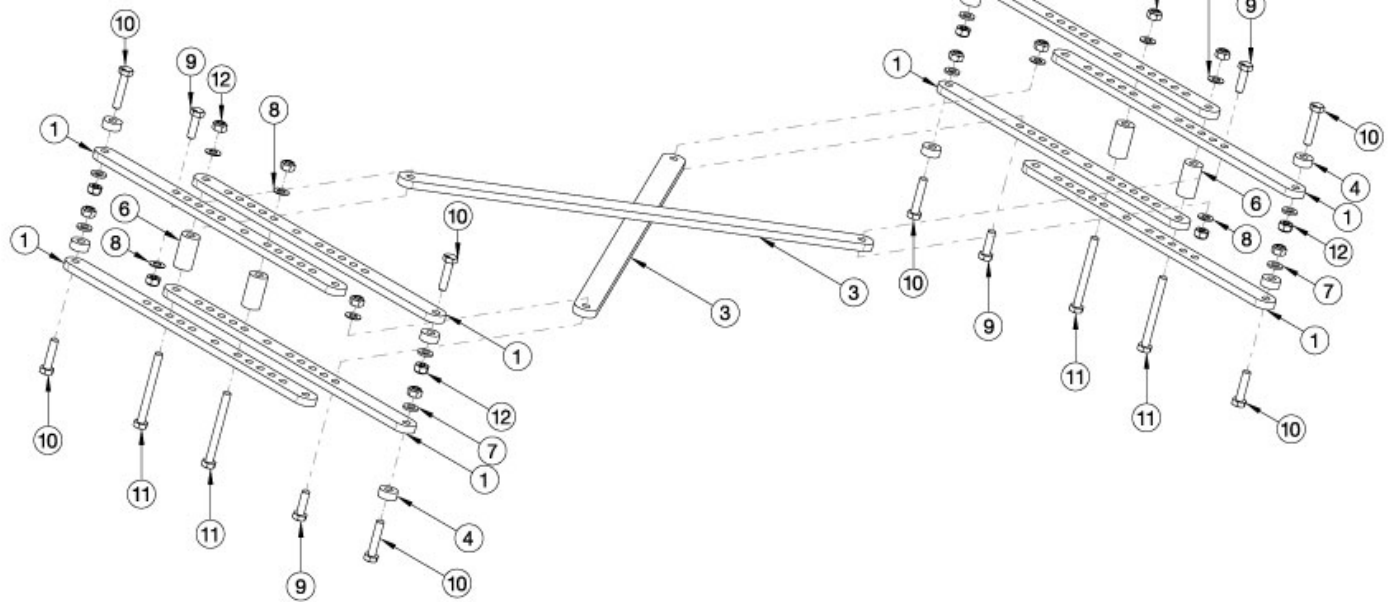

# Liberty Rigid Cross Braces

Assembled View

These parts are Not Retrofittable. If you have a Folding Liberty Frame, please see the "Liberty Non-Folding Cross Brace" page.

Item Number	Part Number	Description	Quantity
1a, 4, 6-12	118066	Rigid Lower Crossbrace Kit with Hardware, Small, Liberty <i>Used with widths 14"-18"</i>	1
1b, 4, 6-12	118067	Rigid Lower Crossbrace Kit with Hardware, Medium, Liberty <i>Used with widths 16"-20"</i>	1

Item Number	Part Number	Description	Quantity
1c, 4, 6-12	118068	Rigid Lower Crossbrace Kit with Hardware, Large, Liberty <i>Used with Widths 18"-22"</i>	1
2a, 4, 5, 7, 9-12	118069	Rigid Upper Crossbrace Kit with Hardware, Small, Liberty <i>Used with widths 14"-18"</i>	1
2b, 4, 5, 7, 9-12	118070	Rigid Upper Crossbrace Kit with Hardware, Medium, Liberty <i>Used with widths 16"-20"</i>	1
2c, 4, 5, 7, 9-12	118071	Rigid Upper Crossbrace Kit with Hardware, Large, Liberty <i>Used with Widths 18"-22"</i>	1
3, 8, 9, 12	118072	Rigid Stabilizer Link Kit, Liberty	1
4-12	118073	Rigid Hardware Kit, Full Package, Liberty	1
1a	116433	Cross Link, Base, Small, Liberty <i>Used with widths 14"-18"</i>	1
1b	116434	Cross Link, Base, Medium, Liberty <i>Used with widths 16"-20"</i>	1
1c	116435	Cross Link, Base, Large, Liberty <i>Used with Widths 18"-22"</i>	1
2a	116436	Cross Link, Backrest, Small, Liberty <i>Used with widths 14"-18"</i>	1
2b	116437	Cross Link, Backrest, Medium, Liberty <i>Used with widths 16"-20"</i>	1
2c	116438	Cross Link, Backrest, Large, Liberty <i>Used with Widths 18"-22"</i>	1
3	116439	Stabilizer Link, Liberty	1
4	116440	Spacer, .59 OD x .251 ID x .250 L	1
5	116441	Spacer, .59 OD x .251 ID x .998 L	1
6	116442	Spacer, .59 OD x .251 ID x 1.073 L	1
7	100746	M6 Flat Washer Blk Zn	1
8	102803	Washer Flat .250 X .500 X .027 Hx Blz	1
9	101823	M6 X 20 Hhcs Blk Zn	1
10	116854	HHCS, M6x1, 0x30, CLS10.9, PT, BLZ, DIN931	1
11	100677	M6 x 60 CLS10.9 DIN931 HHCS ZC	1
12	100658	M6 Nylock Nut Blk Zn	1