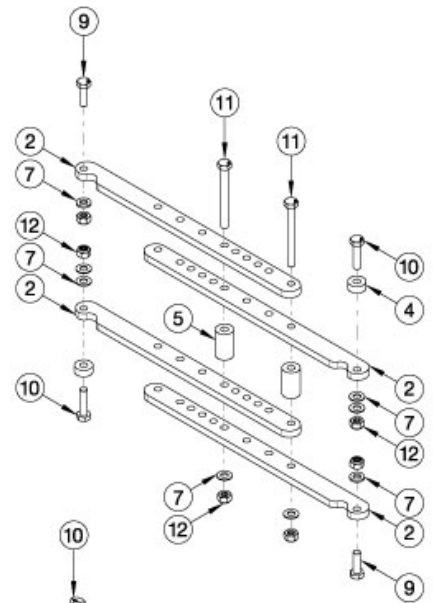

# Liberty Rigid Cross Braces

Assembled View

These parts are Not Retrofittable. If you have a Folding Liberty Frame, please see the "Liberty Non-Folding Cross Brace" page.

Item Number	Part Number	Description	Quantity
1a, 4, 6-12	118066	Rigid Lower Crossbrace Kit with Hardware, Small, Liberty <i>Used with widths 14"-18"</i>	1
1b, 4, 6-12	118067	Rigid Lower Crossbrace Kit with Hardware, Medium, Liberty <i>Used with widths 16"-20"</i>	1

Item Number	Part Number	Description	Quantity
1c, 4, 6-12	118068	Rigid Lower Crossbrace Kit with Hardware, Large, Liberty <i>Used with Widths 18"-22"</i>	1
2a, 4, 5, 7, 9-12	118069	Rigid Upper Crossbrace Kit with Hardware, Small, Liberty <i>Used with widths 14"-18"</i>	1
2b, 4, 5, 7, 9-12	118070	Rigid Upper Crossbrace Kit with Hardware, Medium, Liberty <i>Used with widths 16"-20"</i>	1
2c, 4, 5, 7, 9-12	118071	Rigid Upper Crossbrace Kit with Hardware, Large, Liberty <i>Used with Widths 18"-22"</i>	1
3, 8, 9, 12	118072	Rigid Stabilizer Link Kit, Liberty	1
4-12	118073	Rigid Hardware Kit, Full Package, Liberty	1
1a	116433	Cross Link, Base, Small, Liberty <i>Used with widths 14"-18"</i>	1
1b	116434	Cross Link, Base, Medium, Liberty <i>Used with widths 16"-20"</i>	1
1c	116435	Cross Link, Base, Large, Liberty <i>Used with Widths 18"-22"</i>	1
2a	116436	Cross Link, Backrest, Small, Liberty <i>Used with widths 14"-18"</i>	1
2b	116437	Cross Link, Backrest, Medium, Liberty <i>Used with widths 16"-20"</i>	1
2c	116438	Cross Link, Backrest, Large, Liberty <i>Used with Widths 18"-22"</i>	1
3	116439	Stabilizer Link, Liberty	1
4	116440	Spacer, .59 OD x .251 ID x .250 L	1
5	116441	Spacer, .59 OD x .251 ID x .998 L	1
6	116442	Spacer, .59 OD x .251 ID x 1.073 L	1
7	100746	M6 Flat Washer Blk Zn	1
8	102803	Washer Flat .250 X .500 X .027 Hx Blz	1
9	101823	M6 X 20 Hhcs Blk Zn	1
10	116854	HHCS, M6x1, 0x30, CLS10.9, PT, BLZ, DIN931	1
11	100677	M6 x 60 CLS10.9 DIN931 HHCS ZC	1
12	100658	M6 Nylock Nut Blk Zn	1