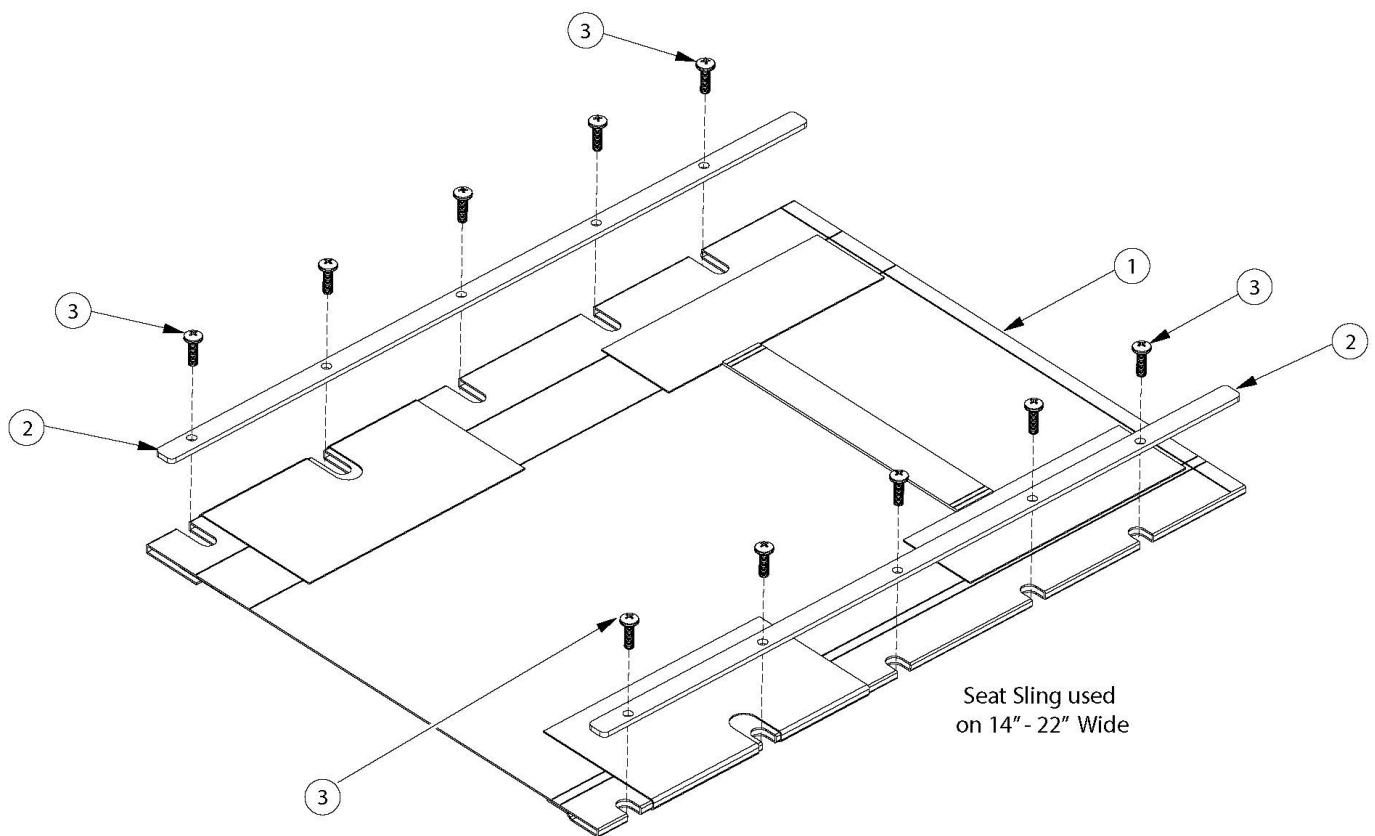

# Rogue ALX Seat Upholstery - Growth (Formerly Tsunami)

SCREW (ITEM 3) QTY PER CHAIR	
SEAT DEPTH	SCREW QTY
14" - 15"	8
16" - 18"	10
19" - 21"	12
22"	14

*Seat upholstery width measures approximately 1" less than the chair size Seat upholstery depth measures true to the chair size*

Item Number	Part Number	Description	Quantity
1a	101000	Seat Upholstery Rigid/Liberty 1414	1
1b	101005	Seat Upholstery Rigid 1415	1

<b>Item Number</b>	<b>Part Number</b>	<b>Description</b>	<b>Quantity</b>
1c	101012	Seat Upholstery Rigid/Liberty 1416	1
1d	101019	Seat Upholstery Rigid 1417	1
1e	101026	Seat Upholstery Rigid/Liberty 1418	1
1f	101033	Seat Upholstery Rigid 1419	1
1g	101074	Seat Upholstery Rigid/Liberty 1420	1
1h	101001	Seat Upholstery Rigid/Liberty 1514	1
1i	101006	Seat Upholstery Rigid 1515	1
1j	101013	Seat Upholstery Rigid/Liberty 1516	1
1k	101020	Seat Upholstery Rigid 1517	1
1l	101027	Seat Upholstery Rigid/Liberty 1518	1
1m	101034	Seat Upholstery Rigid 1519	1
1n	101040	Seat Upholstery Rigid/Liberty 1520	1
1o	101002	Seat Upholstery Rigid/Liberty 1614	1
1p	101007	Seat Upholstery Rigid 1615	1
1q	101014	Seat Upholstery Rigid/Liberty 1616	1
1r	101021	Seat Upholstery Rigid 1617	1
1s	101028	Seat Upholstery Rigid/Liberty 1618	1
1t	101035	Seat Upholstery Rigid 1619	1
1u	101041	Seat Upholstery Rigid/Liberty 1620	1
1v	101542	Seat Upholstery Rigid 1621	1
1w	101543	Seat Upholstery Rigid 1622	1
1x	101003	Seat Upholstery Rigid/Liberty 1714	1
1y	101008	Seat Upholstery Rigid 1715	1
1z	101015	Seat Upholstery Rigid/Liberty 1716	1
1aa	101022	Seat Upholstery Rigid 1717	1
1ab	101029	Seat Upholstery Rigid/Liberty 1718	1
1ac	101036	Seat Upholstery Rigid 1719	1
1ad	101042	Seat Upholstery Rigid/Liberty 1720	1