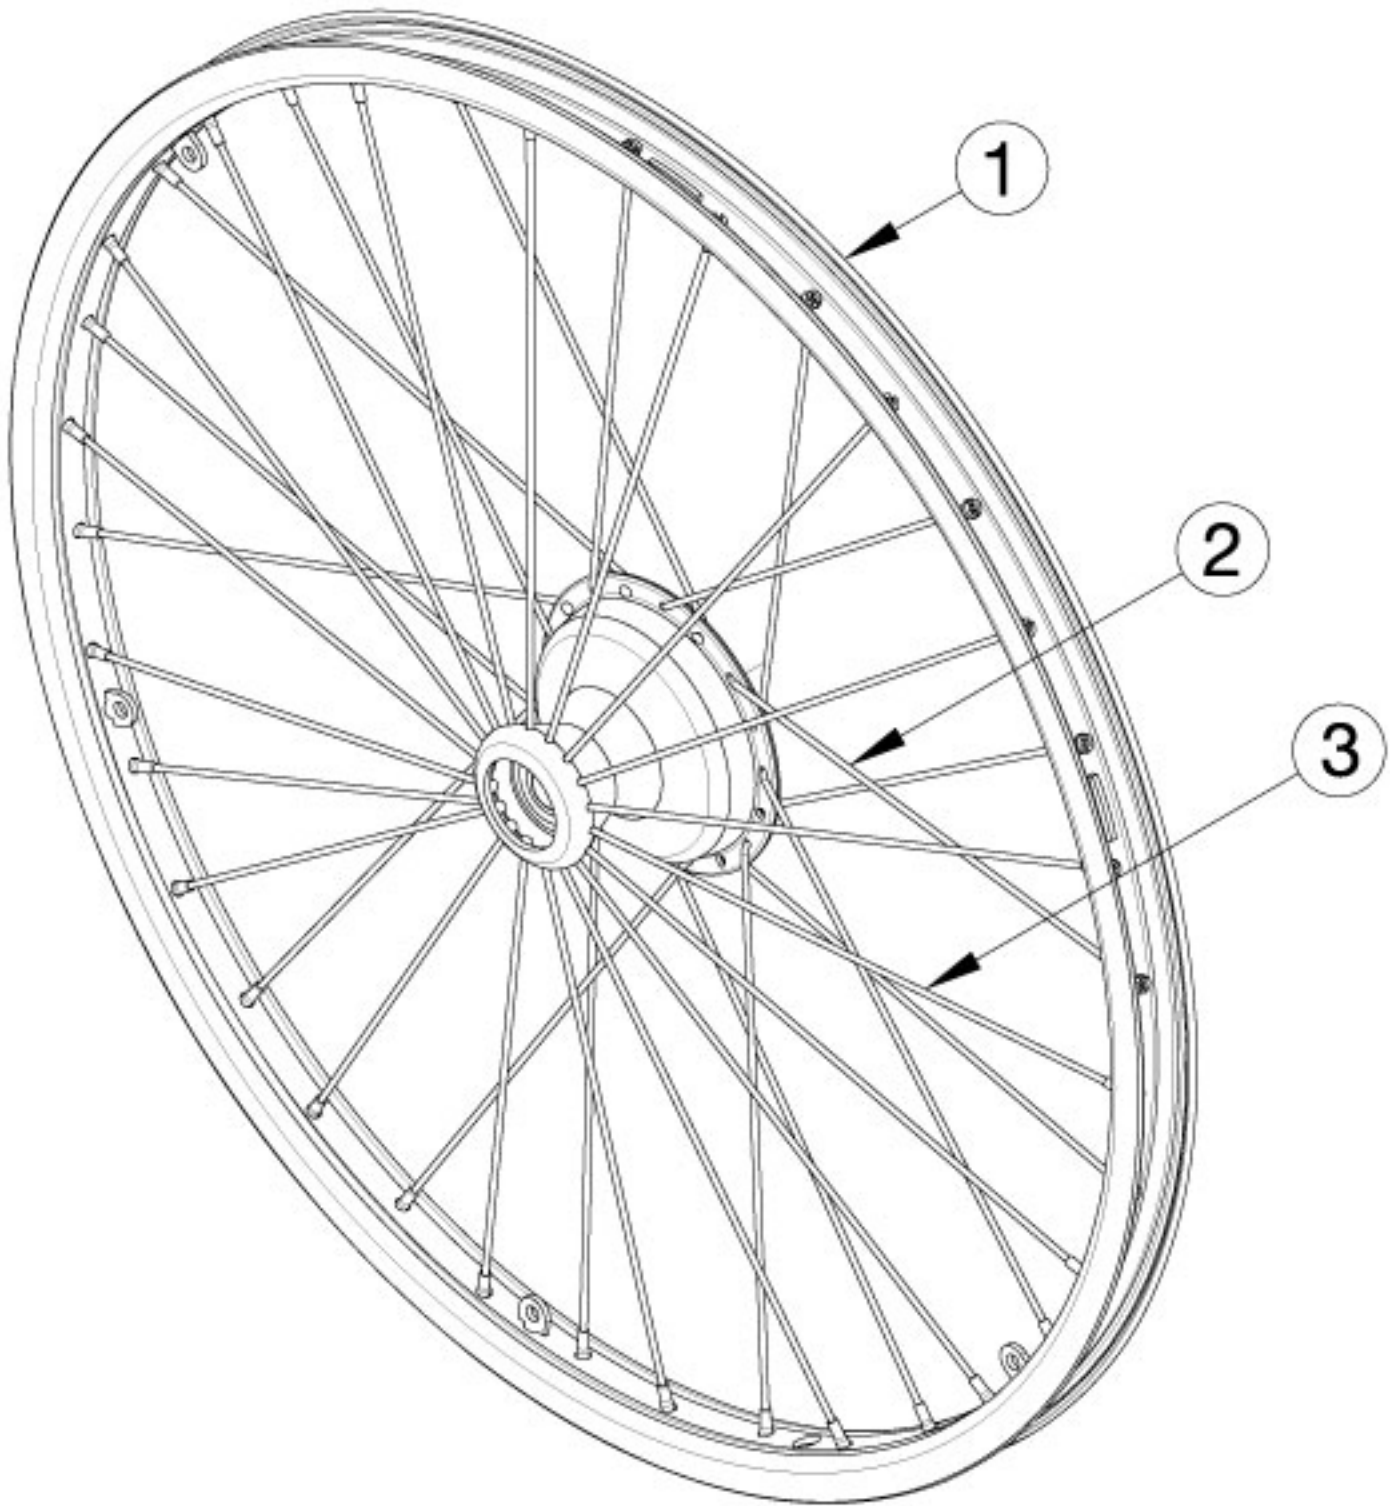

Arc Wheels - MAXX Spoke (Drum Brake)

If changing wheel size and anti-tips are present, new anti-tips may be required. If changing wheel size or style, new axles may be needed. Please note tab mounted handrims must be installed prior to the tire being installed.

Item Number	Part Number	Description	Quantity
1	111731	Wheel 20" MAXX Spoke, Drum Brake	1
2	112193	Replacement Spoke, Drum Brake Wheel, 20" Cross	1
3	112192	Replacement Spoke, Drum Brake Wheel, 20" Radial	1