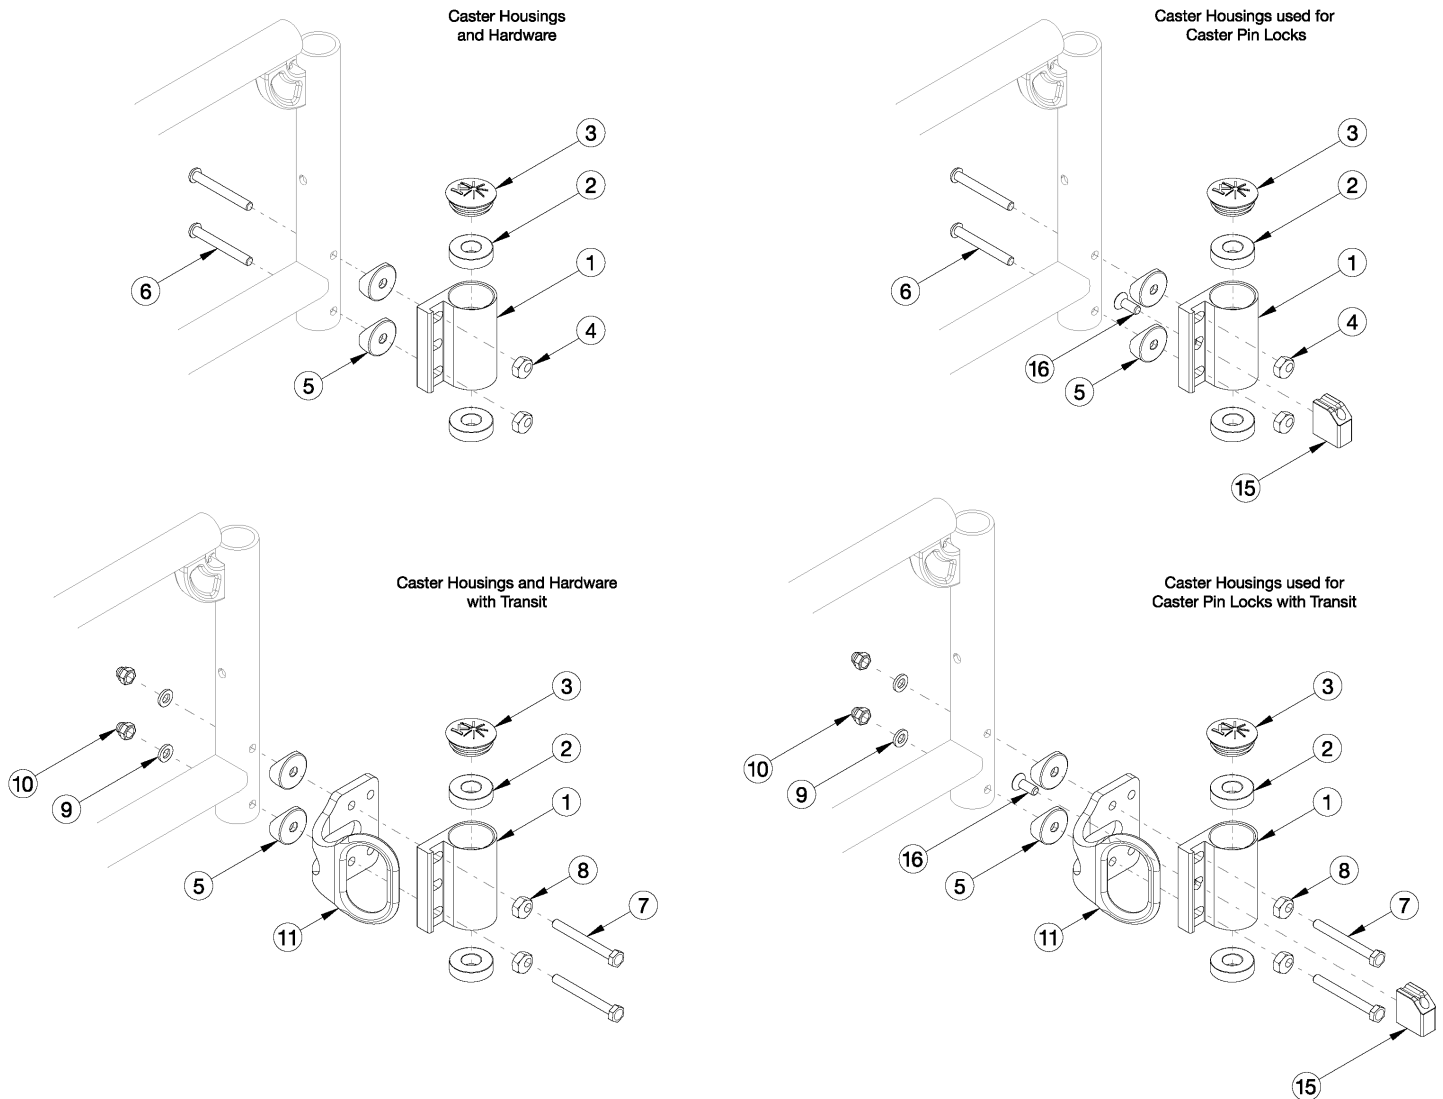

# Spark Standard Caster Housing for Swing Away Frame

Please Note: The shown orientation of the caster housing above is in the "Forward" position.

Item Number	Part Number	Description	Quantity
1a, 2-6	501172	Standard Caster Housing Assembly, Black, Left, No Transit, Standard Weight Capacity, Catalyst	1
1b, 2-6	501173	Standard Caster Housing Assembly, Black, Right, No Transit, Standard Weight Capacity, Catalyst	1
1a, 1c, 2-6	501174	Standard Caster Housing Assembly, Black, PAIR, No Transit, Standard Weight Capacity, Catalyst	1
1a, 2, 3, 5, 7-10	501175	Standard Caster Housing Assembly, Black, Left, Transit, Standard Weight Capacity, Catalyst <i>Transit Bracket not included in assembly</i>	1
1b, 2, 3, 5, 7-10	501176	Standard Caster Housing Assembly, Black, Right, Transit, Standard Weight Capacity, Catalyst <i>Transit Bracket not included in assembly</i>	1
1a, 1c, 2, 3, 5, 7-10	501177	Standard Caster Housing Assembly, Black, PAIR, Transit, Standard Weight Capacity, Catalyst	1