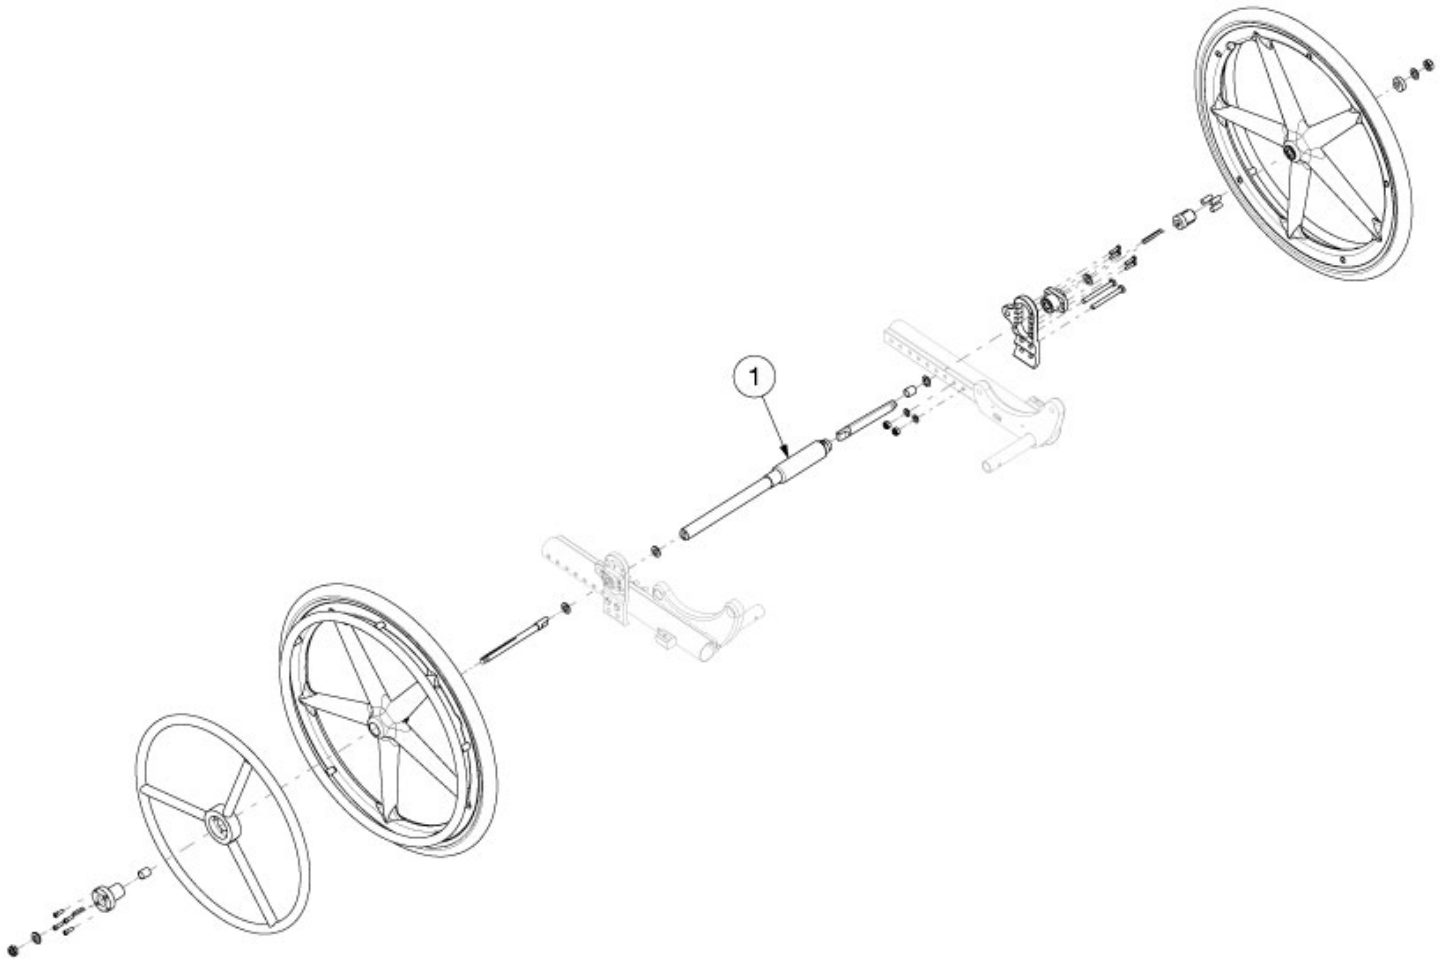

(Discontinued) Focus CR One Arm Drive Blade Style - Growth

Has your width changed? If yes, please select accordingly.

| Item Number | Part Number | Description | Quantity |
|-------------|-------------|---|----------|
| 1d | 107568 | One Arm Drive - Blade Drive Shaft 14.67" <i>Used on 17" seat width</i> | 1 |
| 1g | 107571 | One Arm Drive - Blade Drive Shaft 17.67" <i>Used on 20" seat width</i> | 1 |
| 1i | 108072 | One Arm Drive - Blade Drive Shaft 19.67" <i>Used on 22" seat width</i> | 1 |