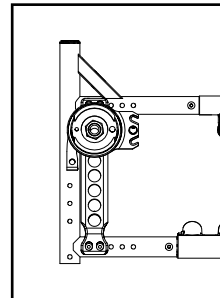

Rotor B - Part No. 111641

Catalyst 5		
Configuration	Left	Right
Axle plate curve up	A	B
Axle plate curve down	B	A

Left: Axle Plate Curve Up
Right: Axle Plate Curve Down

Catalyst 5VX		
Configuration	Left	Right
Axle Position holes 1-5 (top)	B	A
Axle Position holes 6-7 (bottom)	A	B

Left: Axle Position Top
Right: Axle Position Bottom

Liberty		
Configuration	Left	Right
All	A	B

Flip		
Configuration	Left	Right
All	B	A

Focus		
Configuration	Left	Right
Standard (mounts above base frame)	B	A
Inverted (mounts below base frame)	A	B