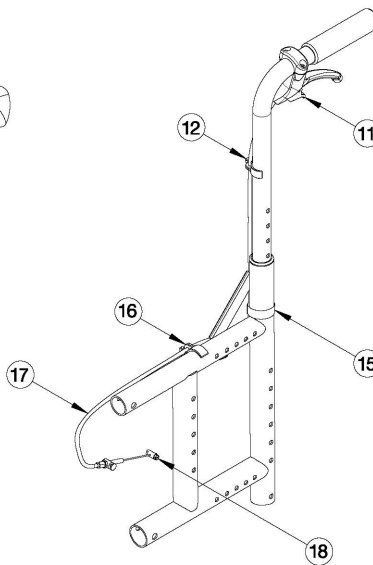

Catalyst 5VX Drum Brake

Cable for Backrest Type		
Backrest Height	Standard	Angle Adjustable
8.5"	3XS	
9.5"	3XS	
10.5"	2XS	
11.5"	2XS	
12.5"	2XS	
13"		
13.5"	2XS	
14"		XS
14.5"	XS	
15"		XS
15.5"	XS	
16"		SHT
16.5"	XS	
17"		SHT
17.5"	XS	
18"		SHT
18.5"	SHT	
19"		SHT
19.5"	SHT	
20"		MED
21"	SHT	
22"	MED	
23"	MED	
24"	MED	

For a complete retrofit, quote a drum brake retrofit kit (qty 1), backtube kit (qty 2) and drum brake cable kit (qty 2). <p> Drum Brake Retrofit Kits contain two wheels, but do not contain rear tires or handdrims.

Item Number	Part Number	Description	Quantity	Retail
17d	002468	Cable, Drum Brake, Short	2	\$12.86
17e	002469	Cable, Drum Brake, Medium	2	\$12.86

Drum Brake Rotor Configuration Reference

Rotor A - Part No. 111640

Rotor B - Part No. 111641

Catalyst 5		
Configuration	Left	Right
Axle plate curve up	A	B
Axle plate curve down	B	A

Left: Axle Plate Curve Up
Right: Axle Plate Curve Down

Catalyst 5VX		
Configuration	Left	Right
Axle Position holes 1-5 (top)	B	A
Axle Position holes 6-7 (bottom)	A	B