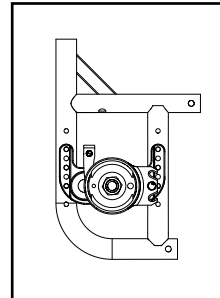

Catalyst 5		
Configuration	Left	Right
Axle plate curve up	A	B
Axle plate curve down	B	A

Left: Axle Plate Curve Up
Right: Axle Plate Curve Down