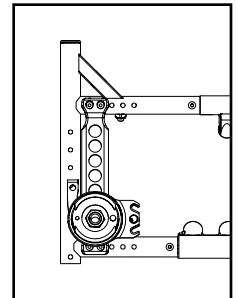

Rotor B - Part No. 111641

Catalyst 5		
Configuration	Left	Right
Axle plate curve up	A	B
Axle plate curve down	B	A

Left: Axle Plate Curve Up
Right: Axle Plate Curve Down

Catalyst 5VX		
Configuration	Left	Right
Axle Position holes 1-5 (top)	B	A
Axle Position holes 6-7 (bottom)	A	B

Left: Axle Position Top
Right: Axle Position Bottom

Liberty		
Configuration	Left	Right
All	A	B

Flip		
Configuration	Left	Right
All	B	A

Focus		
Configuration	Left	Right
Standard (mounts above base frame)	B	A
Inverted (mounts below base frame)	A	B