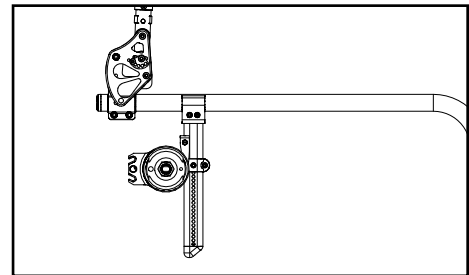

Tower 000926 - All Holes