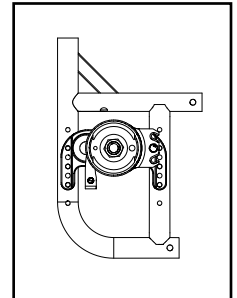

Catalyst 5		
Configuration	Left	Right
Axle plate curve up	A	B
Axle plate curve down	B	A

Left: Axle Plate Curve Up
Right: Axle Plate Curve Down