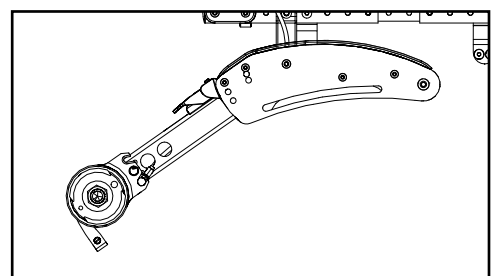

Rotor B - Part No. 111641

Catalyst 5		
Configuration	Left	Right
Axle plate curve up	A	B
Axle plate curve down	B	A

Left: Axle Plate Curve Up
Right: Axle Plate Curve Down

Catalyst 5VX		
Configuration	Left	Right
Axle Position holes 1-5 (top)	B	A
Axle Position holes 6-7 (bottom)	A	B

Left: Axle Position Top
Right: Axle Position Bottom

Liberty		
Configuration	Left	Right
All	A	B

Flip		
Configuration	Left	Right
All	B	A

Focus		
Configuration	Left	Right
Standard (mounts above base frame)	B	A
Inverted (mounts below base frame)	A	B