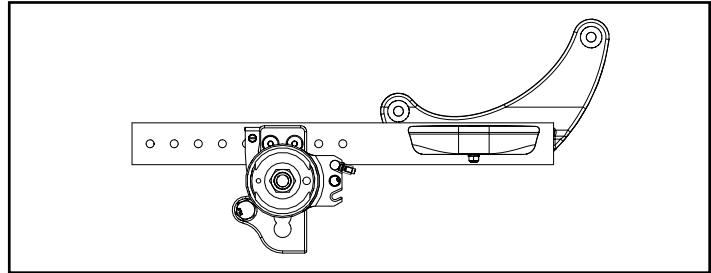

Rotor B - Part No. 111641

Catalyst 5		
Configuration	Left	Right
Axle plate curve up	A	B
Axle plate curve down	B	A

Left: Axle Plate Curve Up
Right: Axle Plate Curve Down

Catalyst 5VX		
Configuration	Left	Right
Axle Position holes 1-5 (top)	B	A
Axle Position holes 6-7 (bottom)	A	B

Left: Axle Position Top
Right: Axle Position Bottom

Liberty		
Configuration	Left	Right
All	A	B

Flip		
Configuration	Left	Right
All	B	A

Focus		
Configuration	Left	Right
Standard (mounts above base frame)	B	A
Inverted (mounts below base frame)	A	B

Standard Configuration

Inverted Configuration

Rigid		
Configuration	Left	Right
Tower 000925 - upper holes (14 or more exposed below clamp)	A	B
Tower 000925 - lower holes (13 or fewer holes exposed below clamp)	B	A
Tower 000926 (all hole locations)	B	A