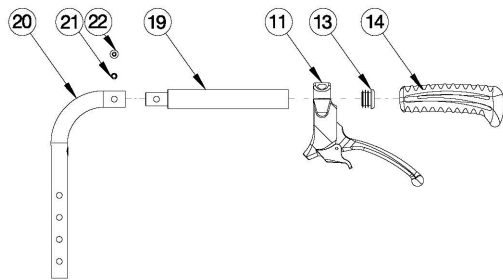

Catalyst 5VX Drum Brake

Cable for Backrest Type		
Backrest Height	Standard	Angle Adjustable
8.5"	3XS	
9.5"	3XS	
10.5"	2XS	
11.5"	2XS	
12.5"	2XS	
13"		
13.5"	2XS	
14"		XS
14.5"	XS	
15"		XS
15.5"	XS	
16"		SHT
16.5"	XS	
17"		SHT
17.5"	XS	
18"		SHT
18.5"	SHT	
19"		SHT
19.5"	SHT	
20"		MED
21"	SHT	
22"	MED	
23"	MED	
24"	MED	

For a complete retrofit, quote a drum brake retrofit kit (qty 1), backtube kit (qty 2) and drum brake cable kit (qty 2). <p> Drum Brake Retrofit Kits contain two wheels, but do not contain rear tires or handdrims.

Item Number	Part Number	Description	Quantity	Retail
17d	002468	Cable, Drum Brake, Short	2	\$12.86
17e	002469	Cable, Drum Brake, Medium	2	\$12.86

Drum Brake Rotor Configuration Reference

Rotor A - Part No. 111640

Rotor B - Part No. 111641

Catalyst 5		
Configuration	Left	Right
Axle plate curve up	A	B
Axle plate curve down	B	A

Left: Axle Plate Curve Up
Right: Axle Plate Curve Down

Catalyst 5VX		
Configuration	Left	Right
Axle Position holes 1-5 (top)	B	A
Axle Position holes 6-7 (bottom)	A	B