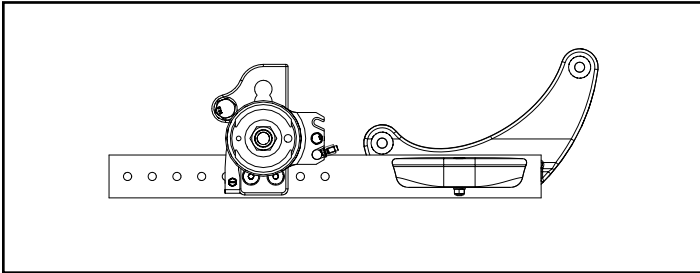

Rotor B - Part No. 111641

Catalyst 5		
Configuration	Left	Right
Axle plate curve up	A	B
Axle plate curve down	B	A

Left: Axle Plate Curve Up
Right: Axle Plate Curve Down

Catalyst 5VX		
Configuration	Left	Right
Axle Position holes 1-5 (top)	B	A
Axle Position holes 6-7 (bottom)	A	B

Left: Axle Position Top
Right: Axle Position Bottom

Liberty		
Configuration	Left	Right
All	A	B

Flip		
Configuration	Left	Right
All	B	A

Focus		
Configuration	Left	Right
Standard (mounts above base frame)	B	A
Inverted (mounts below base frame)	A	B

Standard Configuration

Inverted Configuration

Rigid		
Configuration	Left	Right
Tower 000925 - upper holes (14 or more exposed below clamp)	A	B
Tower 000925 - lower holes (13 or fewer holes exposed below clamp)	B	A
Tower 000926 (all hole locations)	B	A