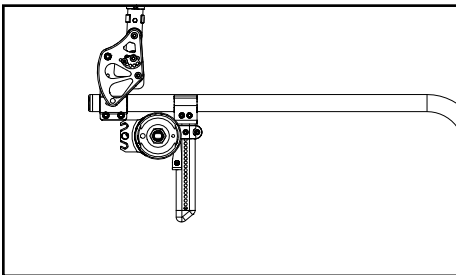

Rotor B - Part No. 111641

Catalyst 5		
Configuration	Left	Right
Axle plate curve up	A	B
Axle plate curve down	B	A

Left: Axle Plate Curve Up
Right: Axle Plate Curve Down

Catalyst 5VX		
Configuration	Left	Right
Axle Position holes 1-5 (top)	B	A
Axle Position holes 6-7 (bottom)	A	B

Left: Axle Position Top
Right: Axle Position Bottom

Liberty		
Configuration	Left	Right
All	A	B

Flip		
Configuration	Left	Right
All	B	A

Focus		
Configuration	Left	Right
Standard (mounts above base frame)	B	A
Inverted (mounts below base frame)	A	B

Standard Configuration

Inverted Configuration

Rigid		
Configuration	Left	Right
Tower 000925 - upper holes (14 or more exposed below clamp)	A	B
Tower 000925 - lower holes (13 or fewer holes exposed below clamp)	B	A
Tower 000926 (all hole locations)	B	A