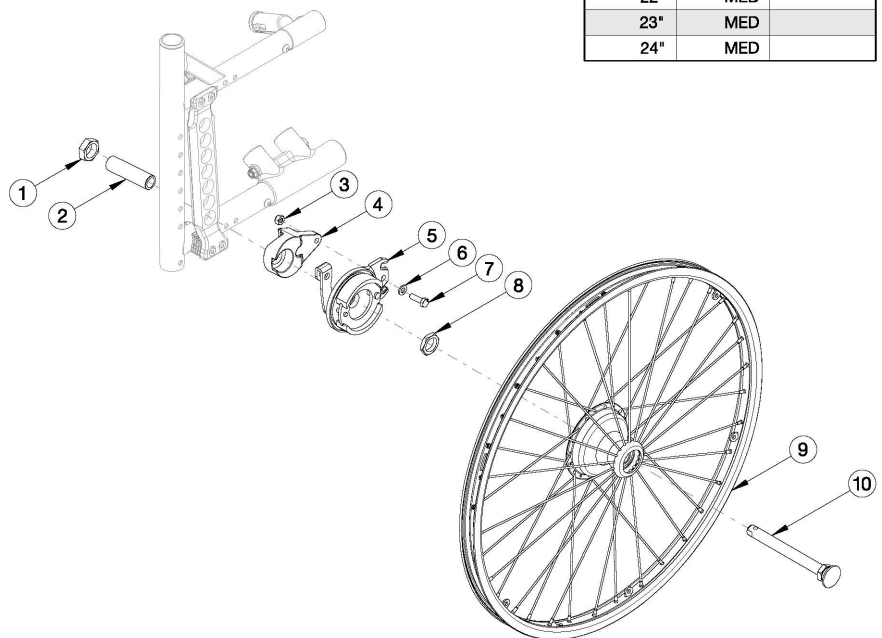

Catalyst 5VX Drum Brake

Cable for Backrest Type		
Backrest Height	Standard	Angle Adjustable
8.5"	3XS	
9.5"	3XS	
10.5"	2XS	
11.5"	2XS	
12.5"	2XS	
13"		
13.5"	2XS	
14"		XS
14.5"	XS	
15"		XS
15.5"	XS	
16"		SHT
16.5"	XS	
17"		SHT
17.5"	XS	
18"		SHT
18.5"	SHT	
19"		SHT
19.5"	SHT	
20"		MED
21"	SHT	
22"	MED	
23"	MED	
24"	MED	

For a complete retrofit, quote a drum brake retrofit kit (qty 1), backtube kit (qty 2) and drum brake cable kit (qty 2). <p> Drum Brake Retrofit Kits contain two wheels, but do not contain rear tires or handdrims.

Item Number	Part Number	Description	Quantity	Retail
17d	002468	Cable, Drum Brake, Short	2	\$12.86
17e	002469	Cable, Drum Brake, Medium	2	\$12.86

Drum Brake Rotor Configuration Reference

Rotor A - Part No. 111640

Rotor B - Part No. 111641

Catalyst 5		
Configuration	Left	Right
Axle plate curve up	A	B
Axle plate curve down	B	A

Left: Axle Plate Curve Up
Right: Axle Plate Curve Down

Catalyst 5VX		
Configuration	Left	Right
Axle Position holes 1-5 (top)	B	A
Axle Position holes 6-7 (bottom)	A	B