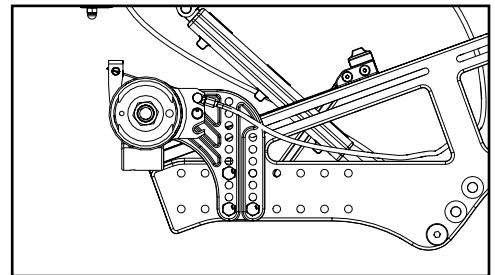

Rotor B - Part No. 111641

Catalyst 5		
Configuration	Left	Right
Axle plate curve up	A	B
Axle plate curve down	B	A

Left: Axle Plate Curve Up
Right: Axle Plate Curve Down

Catalyst 5VX		
Configuration	Left	Right
Axle Position holes 1-5 (top)	B	A
Axle Position holes 6-7 (bottom)	A	B

Left: Axle Position Top
Right: Axle Position Bottom

Liberty		
Configuration	Left	Right
All	A	B

Flip		
Configuration	Left	Right
All	B	A

Focus		
Configuration	Left	Right
Standard (mounts above base frame)	B	A
Inverted (mounts below base frame)	A	B