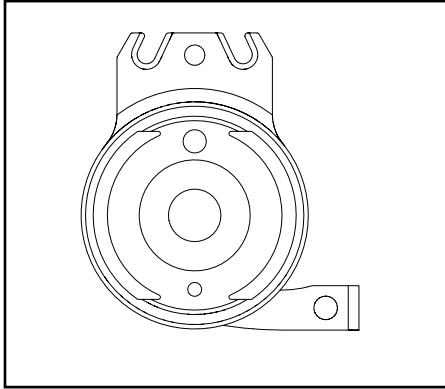

Drum Brake Rotor Configuration Reference

Rotor A - Part No. 111640