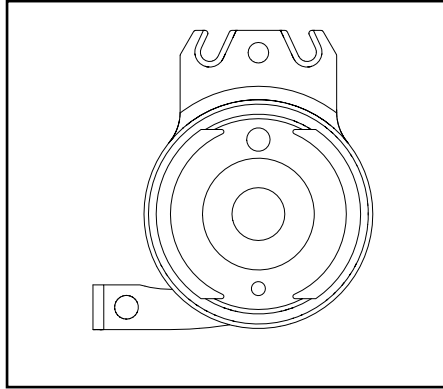

Rotor B - Part No. 111641