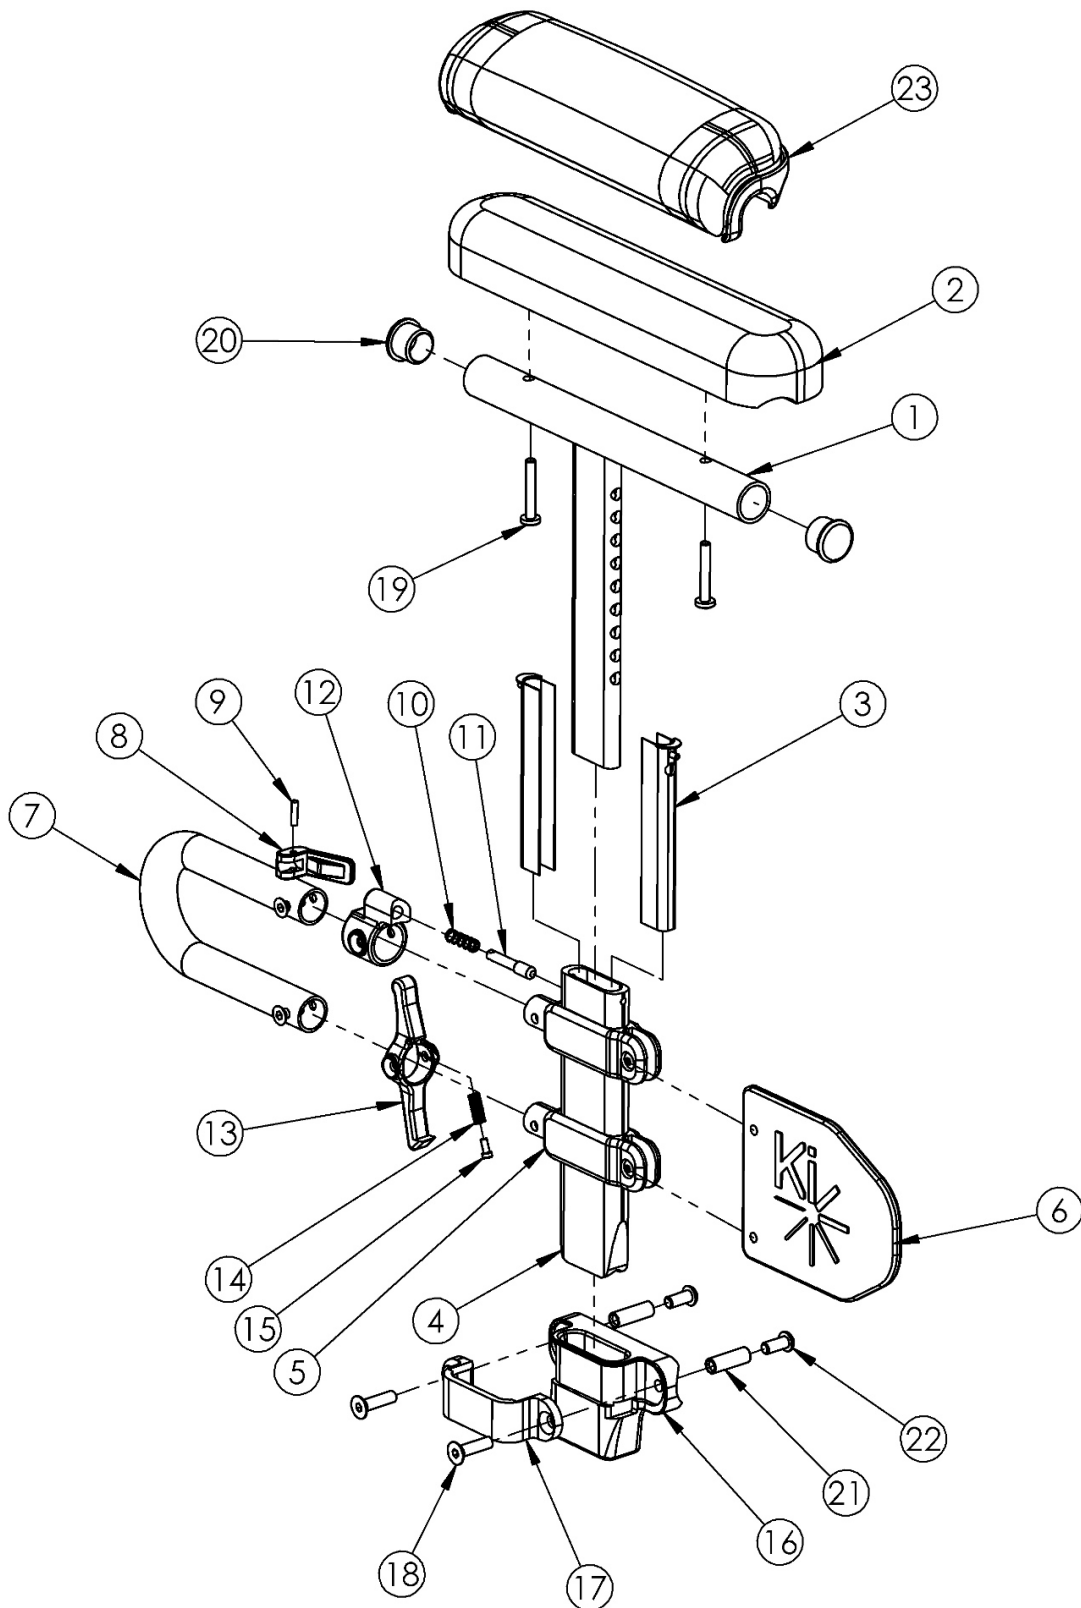

Catalyst Height Adjustable Low T-Arm

If retrofitting to Height Adjustable Low T-Arms and One Arm Drive is present, a new drive shaft may be required. In addition to a new drive shaft, order the corresponding hardware kit: 109438 for Blade Style One Arm Drive, 503433 for Hex Style One Arm Drive or 112898 for Quick Release Style One Arm Drive

Item Number	Part Number	Description	Quantity	Retail
1a, 20	002648	Post Weldment, T-Arm, Low, Desk	1	\$67.08
1b, 20	002649	Post Weldment, T-Arm, Low, Full	1	\$69.35
2a	100500	Arm Pad Full	1	\$23.64
2b	100501	Arm Pad Desk	1	\$23.64
3	000090	Height Adj T Armrest Shim	2	\$2.55
4	002105	Tube, Outer, T-Arm, Low	1	\$29.62
5	000092	Height Adj T Armrest Clamp	2	\$8.97
6	002107	Sideguard, T-Arm, Low	1	\$8.10
7	002104	Transfer Tube, T-Arm, Low	1	\$16.81
8	000098	Height Adj Armrest Lever	1	\$3.58
9	200257	Dowel Pin 1/8 x 1/2	1	\$2.63
10	000134	Height Adj Armrest Lever Spring	1	\$1.11
11	000099	Height Adj Armrest Lever Pin	1	\$19.13
12	000096	Height Adj T Armrest Pin Lock Housing	1	\$14.71
8-12	500541	Arm Height Adj T Upper Lever Assembly	1	\$40.56
13	002106	Lever, T-Arm, Low	1	\$3.47
14	000135	Height Adj T Armrest Release Lever Spring	1	\$1.09
15	000152	Height Adj T Armrest Release Spring Button	1	\$1.09
16	000087	Height Adjustable T-Arm Receiver 1" CAT	1	\$15.25
17	000088	Height Adj T Armrest Bracket	1	\$27.42
18	100866	M6 x 20 CLS12.9 DIN7991 FSHCS Blk Zc w/Patch	2	\$2.63
19a	100696	M5 x 30mm PPH Capscrew <i>Used with Standard Arm Pads</i>	2	\$1.58
19b	100654	M5 x 40 DIN7985 PH Pan HD M/S ZC <i>Used with Waterfall Arm Pads</i>	2	\$1.58
20	100803	Tube End Plug 7/8"	2	\$1.58
21	000065	M6 x 23.68 Threaded Barrel	2	\$4.13
22	100667	M6 x 12 BTN SHCS BLKZC w/Patch	2	\$1.58