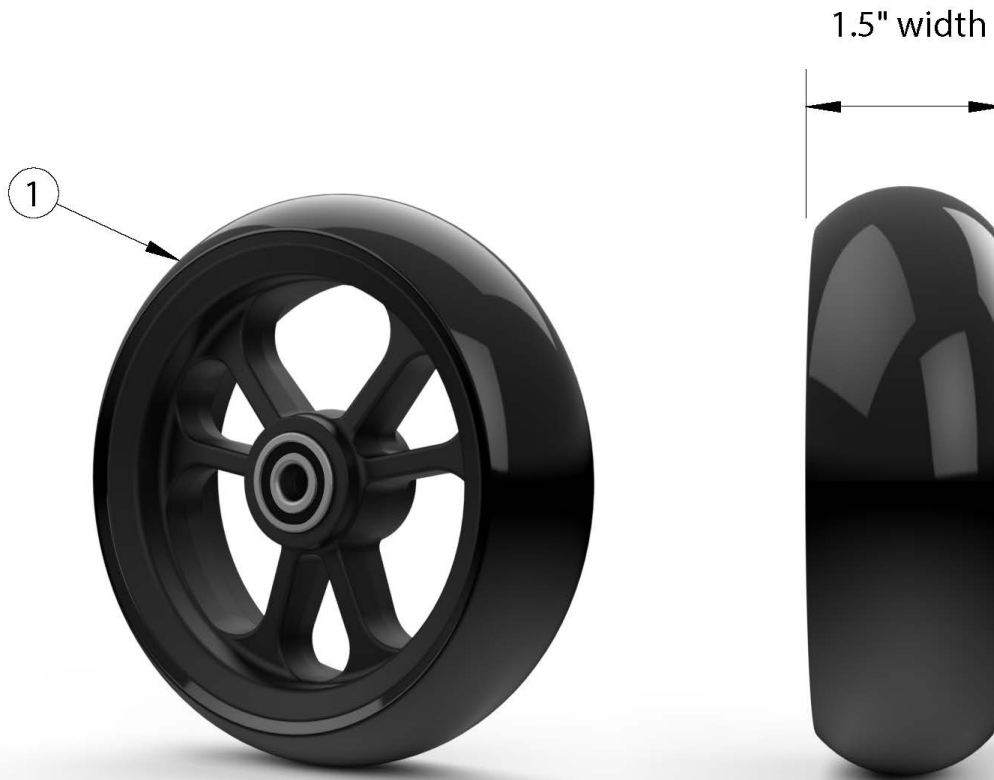

Catalyst 4 Casters - 1.5" Poly

If changing size of casters, new forks may be needed.

Item Number	Part Number	Description	Quantity
1a	111842	Caster 4 x 1.5" Poly <i>Replaced part numbers 100809 and 102353</i>	1
1b	111843	Caster 5 x 1.5" Poly <i>Replaced part numbers 100807 and 103014</i>	1
1c	111844	Caster 6 x 1.5" Poly <i>Replaced part number 100786</i>	1