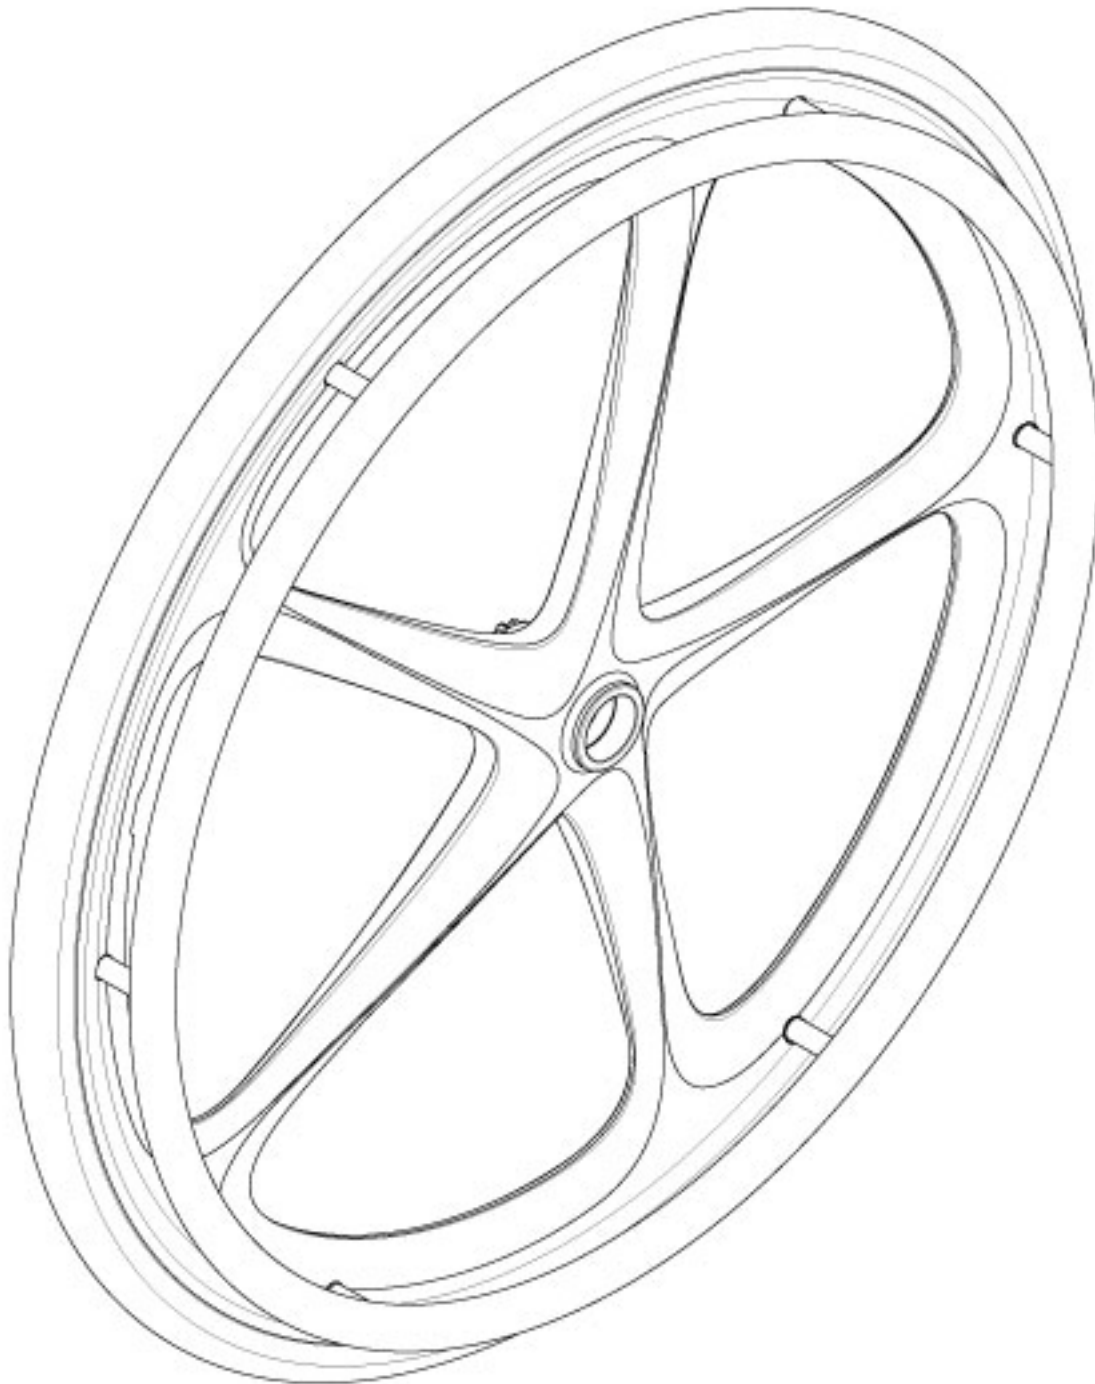

Flip 20" MAXX Mag Wheel / Tire / Handrim Kits

Not all components of the Wheel, Tire and Handrim kits will be listed. If an Attendant Footlock is present, see the "Flip Attendant Footlock" or "Flip for Leckey Attendant Footlock" page for correct wheel assembly. If changing wheel size and anti-tips are present, new anti-tips may be required. If changing wheel size or style, new axles may be needed.