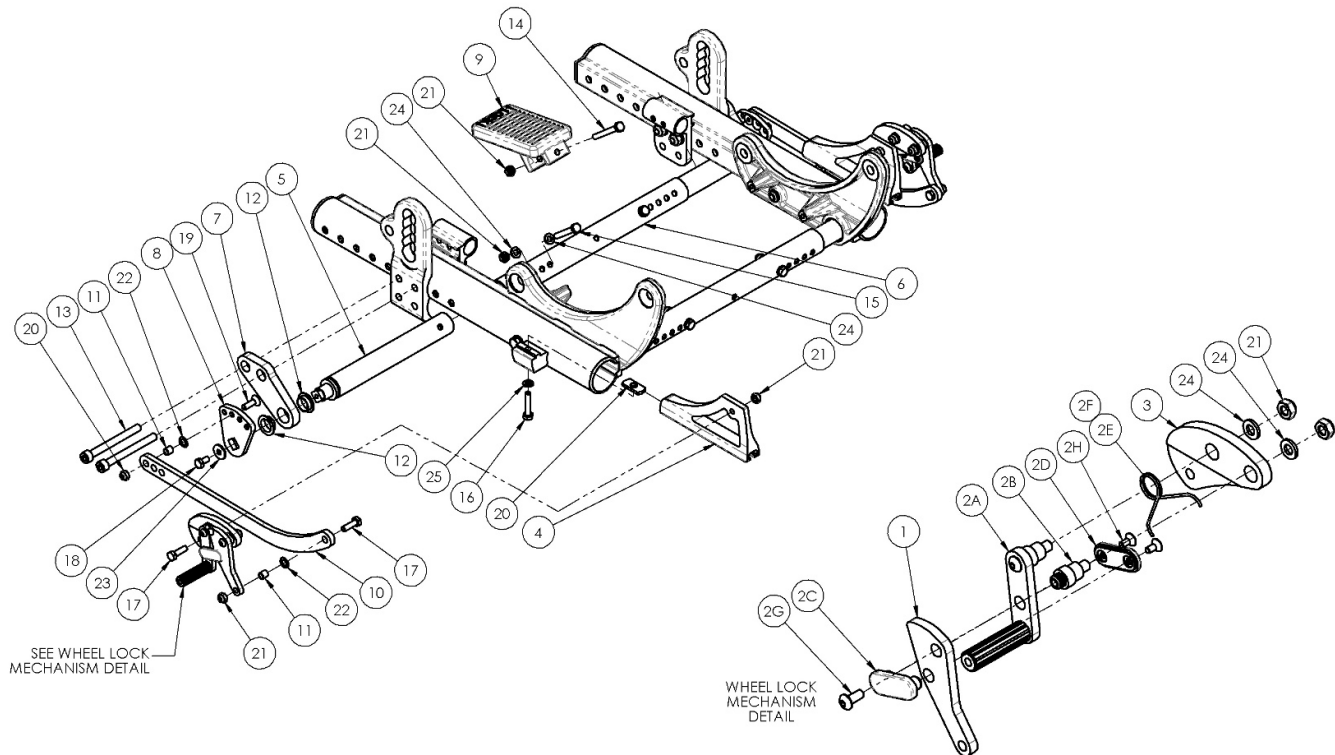

Discontinued Focus CR Attendant Foot Lock

This Focus CR attendant Foot Lock is discontinued. Please contact Customer Service for more information.

| Item Number | Part Number | Description | Quantity | Retail |
|----------------|-------------|---|----------|---------|
| 7a, 12 | 501121 | Foot Lock Mount Assembly w/ Bearing Right Focus | 1 | \$76.38 |
| 7b, 12 | 501122 | Foot Lock Mount Assembly w/ Bearing Left Focus | 1 | \$76.37 |
| 6a, 15, 21, 24 | 501123 | Base/Axle/Foot Lock Strut Assembly Small Focus | 1 | \$24.78 |
| 6b, 15, 21, 24 | 501124 | Base/Axle/Foot Lock Strut Assembly Medium Focus | 1 | \$24.78 |
| 6c, 15, 21, 24 | 501125 | Base/Axle/Foot Lock Strut Assembly Large Focus | 1 | \$24.78 |
| 1a, 2A-2H | 001142 | Wheel Lock Foot Right Tilt | 1 | \$83.53 |
| 1b, 2A - 2H | 001143 | Wheel Lock Foot Left Tilt | 1 | \$83.53 |
| 4a | 001138 | Plate Wheel Lock Right Tilt | 1 | \$16.32 |
| 4b | 001139 | Plate Wheel Lock Left Tilt | 1 | \$16.32 |
| 5 | 001145 | Strut Foot Lock Tilt | 2 | \$75.33 |