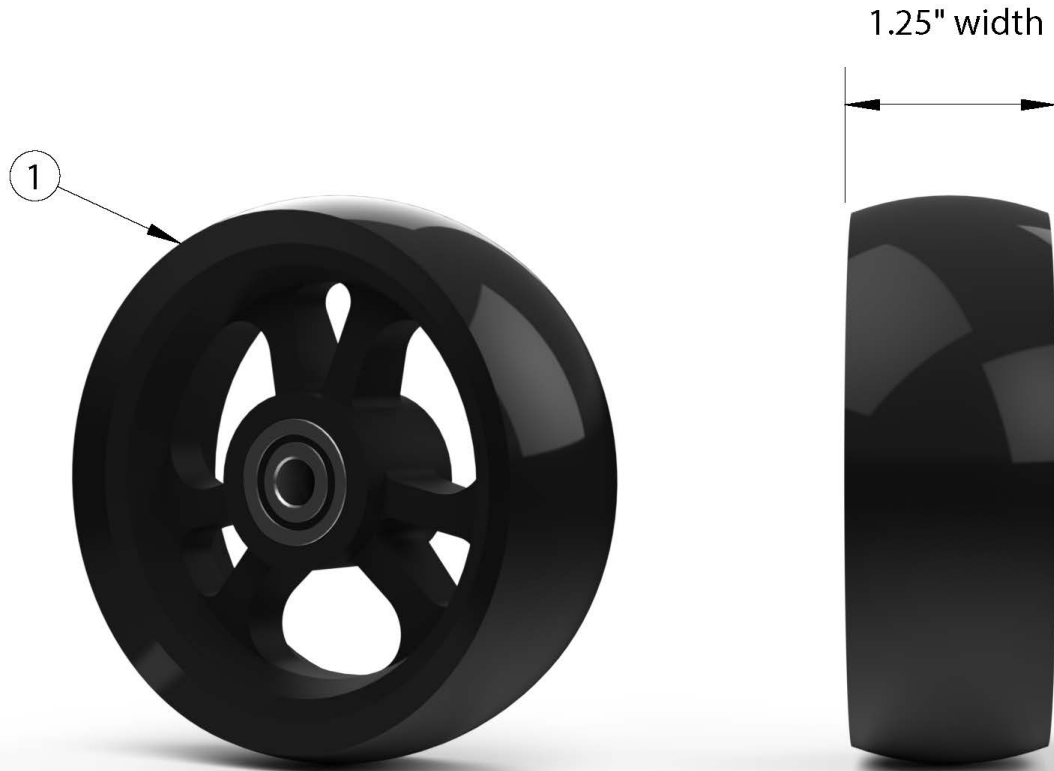

## Catalyst E Casters - 1" Poly

Item Number	Part Number	Description	Quantity	Retail
1a	100809	Caster 4 x 1" Poly (1.25")	1	\$58.83
1b	100807	Caster 5 x 1" Poly (1.25")	1	\$58.83
1c	100786	Caster 6 x 1" Poly (1.25")	1	\$58.83
1d	111862	Caster 7 x 1" Poly (1.25")	1	\$58.83
1e	111863	Caster 8 x 1" Poly (1.25")	1	\$58.83