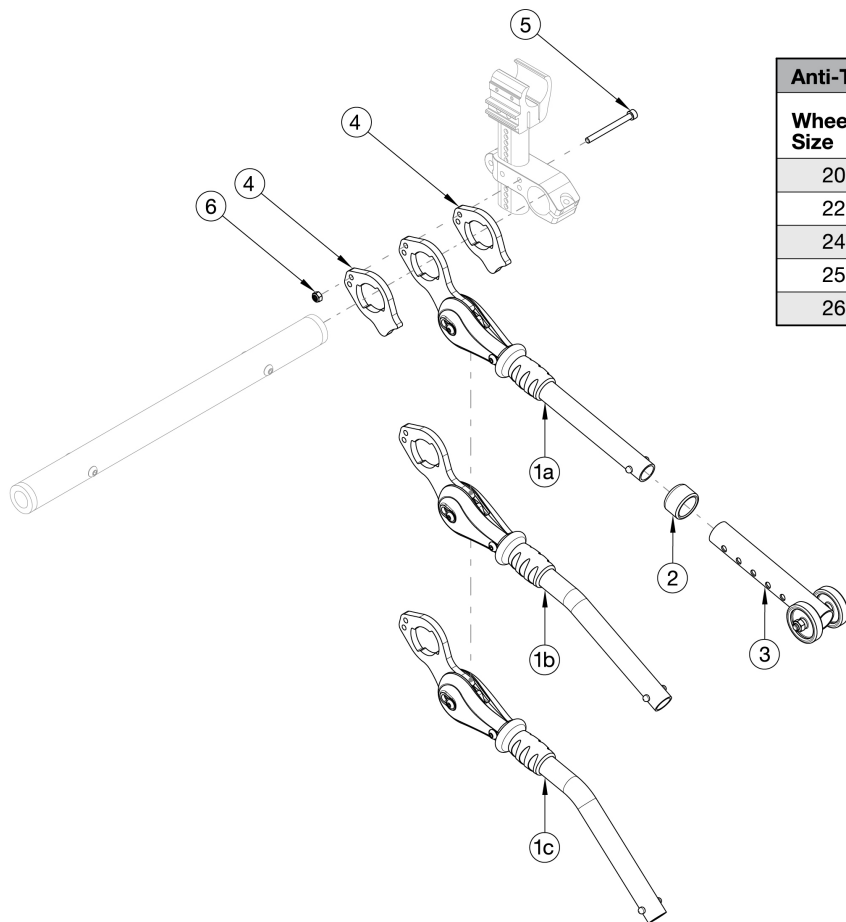

User Activated Anti-Tips Clik - Rogue XP

Anti-Tip Assemblies					
Wheel Size	Dump				
	1"	2"	3"	4"	5"
20"	114197	116542	116542	114198	114198
22"	114197	116542	116542	116542	114198
24"	114197	114197	116542	116542	116542
25"	114198*	114197	114197	116542	116542
26"	114197*	114197*	116542*	116542*	116542*

* Requires extended lower assembly 116544

Contact Customer Service for chairs with more than 2" of variance between Front and Rear Seat Height. Complete assemblies contain "one" complete user activated anti-tip. Quantity two is required for a pair. A pair of User Activated Anti-Tips is not available if a tipping lever is present

Item Number	Part Number	Description	Quantity
1a, 2-6	122611	UserActivated Anti-Tip Complete Assembly Straight CLIK/Rogue XP	1
1b, 2-6	122612	UserActivated Anti-Tip Complete Assembly Bent CLIK/Rogue XP	1
1c, 2-6	122613	UserActivated Anti-Tip Complete Assembly 15 Degrees CLIK/Rogue XP	1
2	004306	Anti-Tip Anti Rattle Bushing	1
3	119668	Anti-Tip Lower Assembly	1
6	100657	M5 Nylock Nut Blk Zn	1