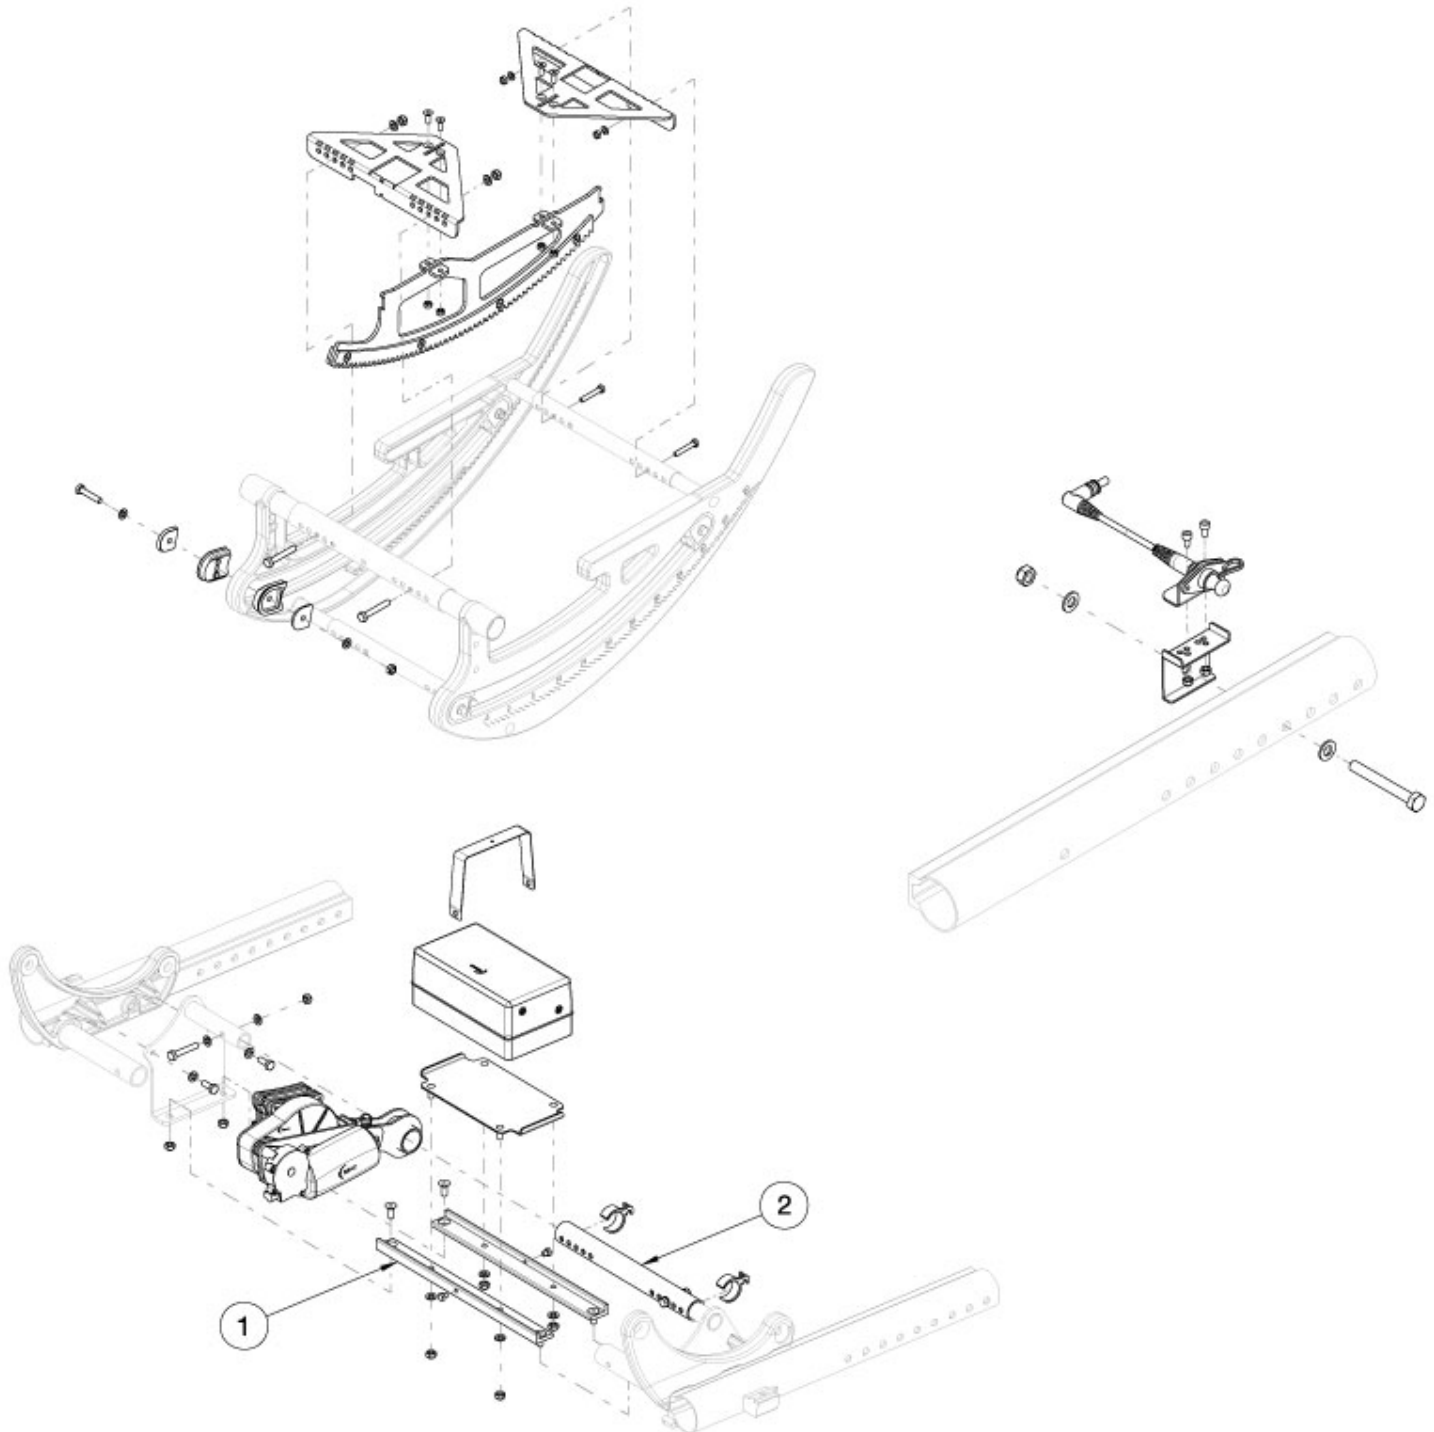

Focus CR Power Tilt - Growth

Has your width range changed? If yes, please select accordingly.

Item Number	Part Number	Description	Quantity
1a	002820	Power Tilt Bracket RCB 14W Focus	2
1b	002821	Power Tilt Bracket RCB 15W Focus	2

Item Number	Part Number	Description	Quantity
1c	002822	Power Tilt Bracket RCB 16W Focus	2
1d	002823	Power Tilt Bracket RCB 17W Focus	2
1e	002824	Power Tilt Bracket RCB 18W Focus	2
1f	002825	Power Tilt Bracket RCB 19W Focus	2
1g	002826	Power Tilt Bracket RCB 20W Focus	2
1h	002827	Power Tilt Bracket RCB 21W Focus	2
1i	002828	Power Tilt Bracket RCB 22W Focus	2
2a	002895	Power Tilt Strut Tube Small Focus <i>Accommodates 14" - 18" Widths</i>	1
2b	002896	Power Tilt Strut Tube Medium Focus <i>Accommodates 16" - 20" Widths</i>	1
2c	002897	Power Tilt Strut Tube Large Focus <i>Accommodates 18" - 22" Widths</i>	1