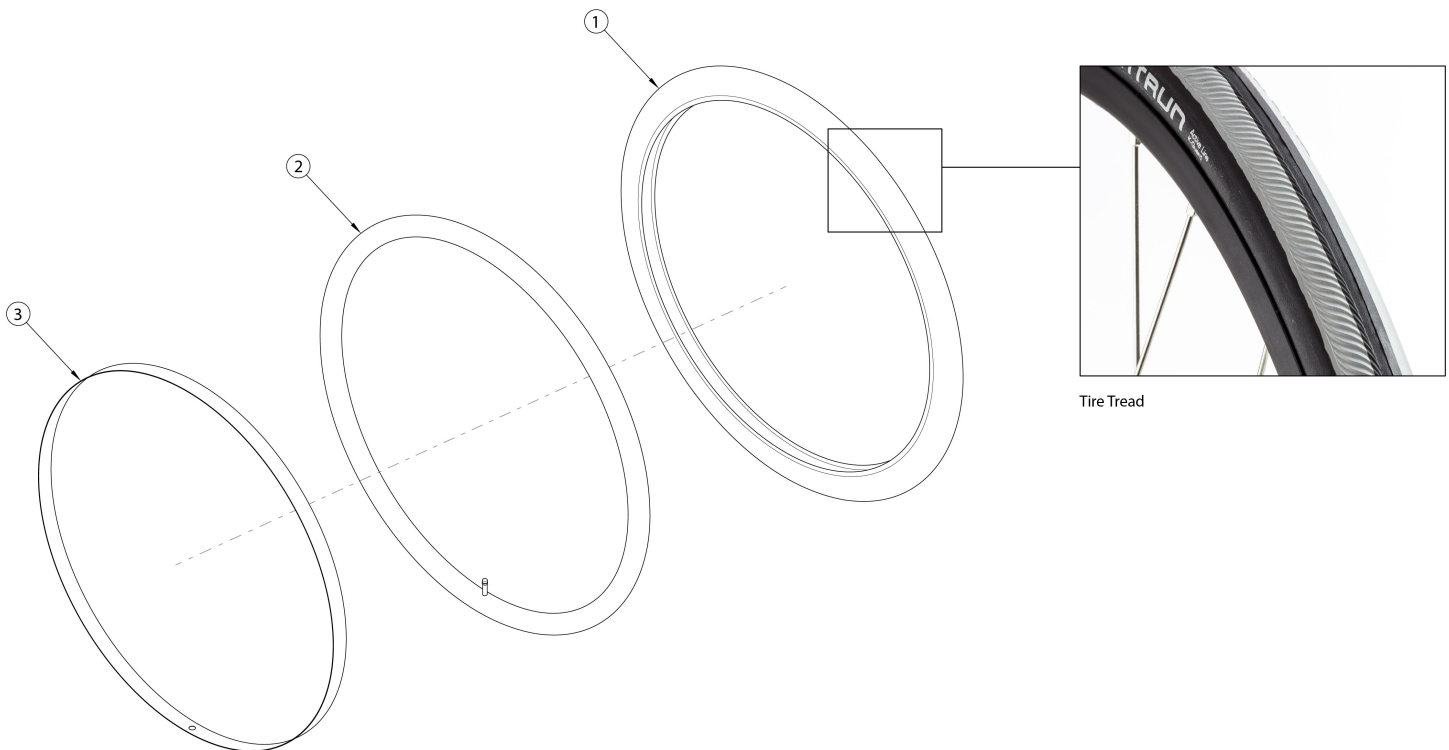

# Rogue2 Tires - High Pressure

Please note tab mounted handrims must be installed prior to the tire being installed.

Item Number	Part Number	Description	Quantity
1a-3	110005	Tire 20" x 1" High Pressure, Inner Tube and Rim Strip	1
1b-3	110006	Tire 22" x 1" High Pressure, Inner Tube and Rim Strip	1
1c-3	110007	Tire 24" x 1" High Pressure, Inner Tube and Rim Strip	1
1d-3	110008	Tire 25" x 1" High Pressure, Inner Tube and Rim Strip	1
1e-3	110009	Tire 26" x 1" High Pressure, Inner Tube and Rim Strip	1
1a	102957	Tire 20" x 1" High Pressure, Right Run (25-451)	1
1b	100610	Tire 22" x 1" High Pressure - K196 Grey	1
1c	102958	Tire 24" x 1" High Pressure, Right Run (25-540)	1
1d	102959	Tire 25" x 1" High Pressure, Right Run (25-559)	1
1e	102960	Tire 26" x 1" High Pressure, Right Run (25-590)	1