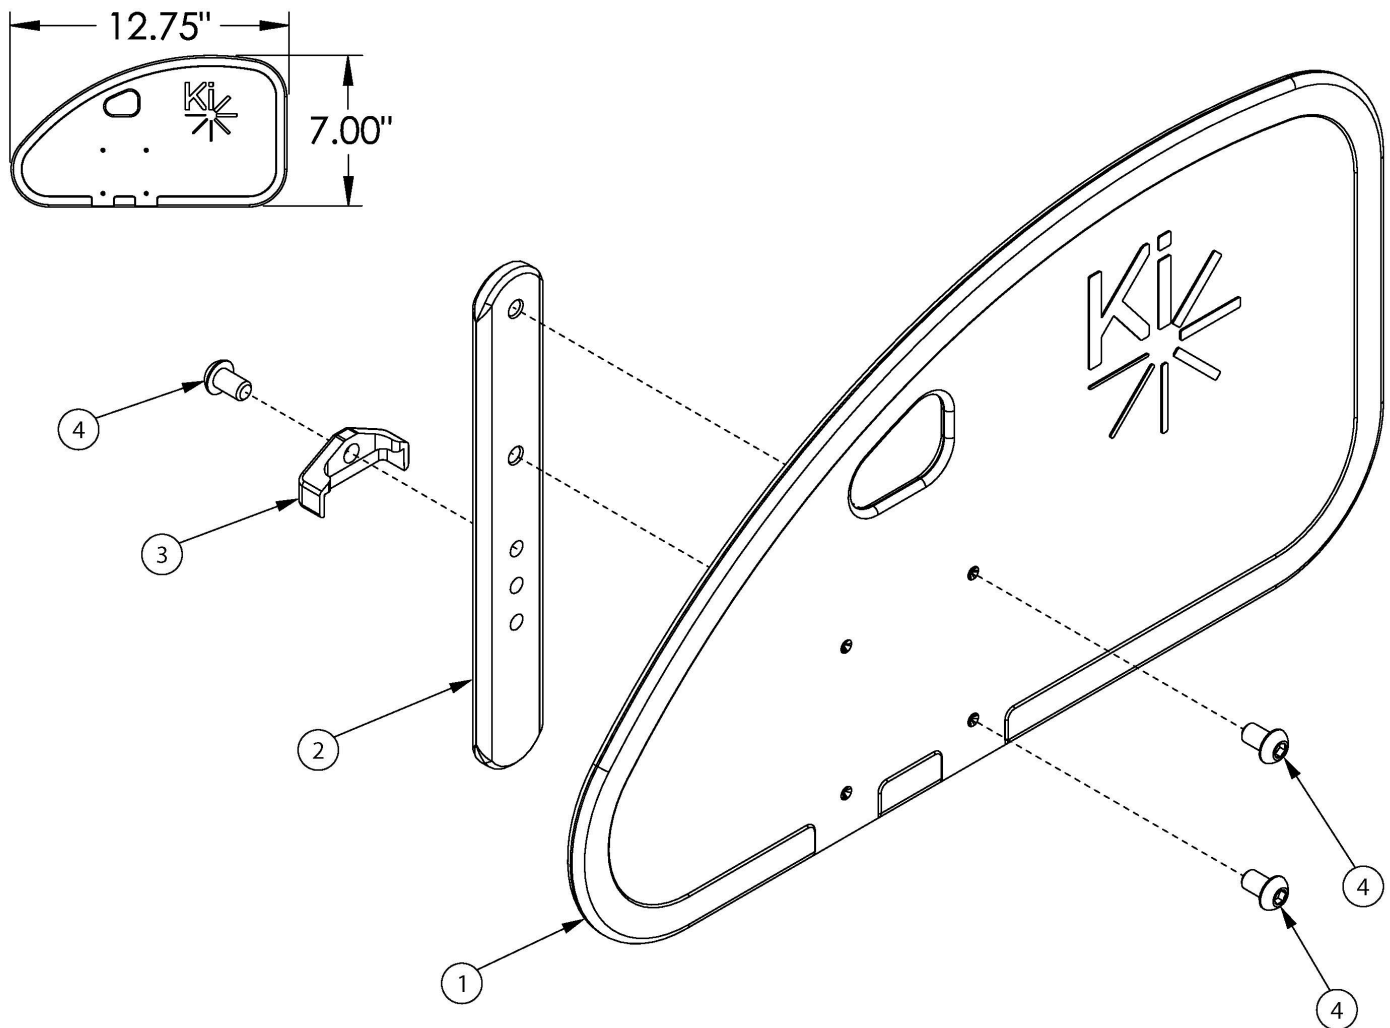

Rogue2 Side Guards - Removable Composite

If retrofitting, side guard receivers may be required.

Item Number	Part Number	Description	Quantity
1-4	112578	Side Guard Assembly, Rear Drilled, Left	1
1-4	112579	Side Guard Assembly, Rear Drilled, Right	1
1-4	112580	Side Guard Assembly, Rear Drilled, PAIR	1
1	112574	Side Guard Panel Rear Drilled	1
2	000140	Side Guard Post	1
3	001342	Side Guard Post Stop	1
4	101184	M6 x 10 BTN SHCS BLKZC w/Patch	3