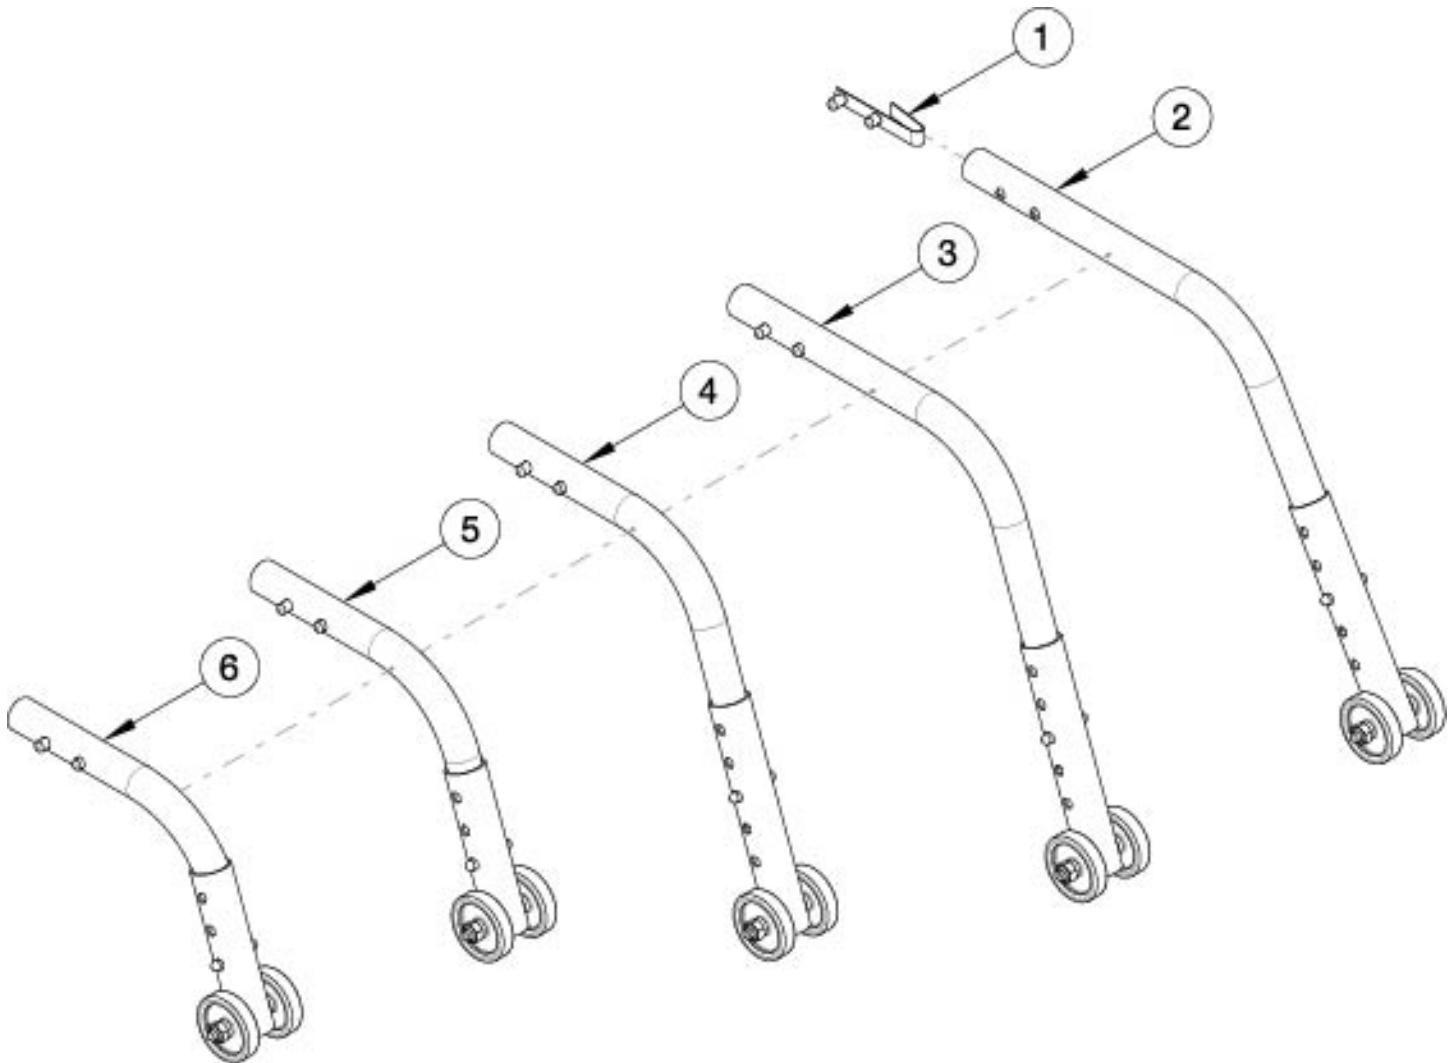

# Catalyst Rear Anti-Tip

If changing to or from a reclining configuration, new sized anti-tips may be required. If retrofitting, Anti-Tip Receivers are needed.

Item Number	Part Number	Description	Quantity
1,2	119672	Anti Tip Extra Long 24-26 RG Cat w/Reclining Back <i>Replaces 200524 (XL)</i>	1
1, 3	119670	Anti Tip 25/26CAT 22ROGUE 22-26RG ALX/LW XP 26 ETHOS <i>with tall seat heights, Replaces 100228</i>	1
1,4	119669	Anti Tip Medium 22/24CAT 18/20RIGID 22/24/25ETHOS <i>Replaces 100226 and Kit 501507</i>	1
1,5	119671	Anti Tip Short 18/20 Cat, 18' Clik	1
1	100533	Detent Button	1