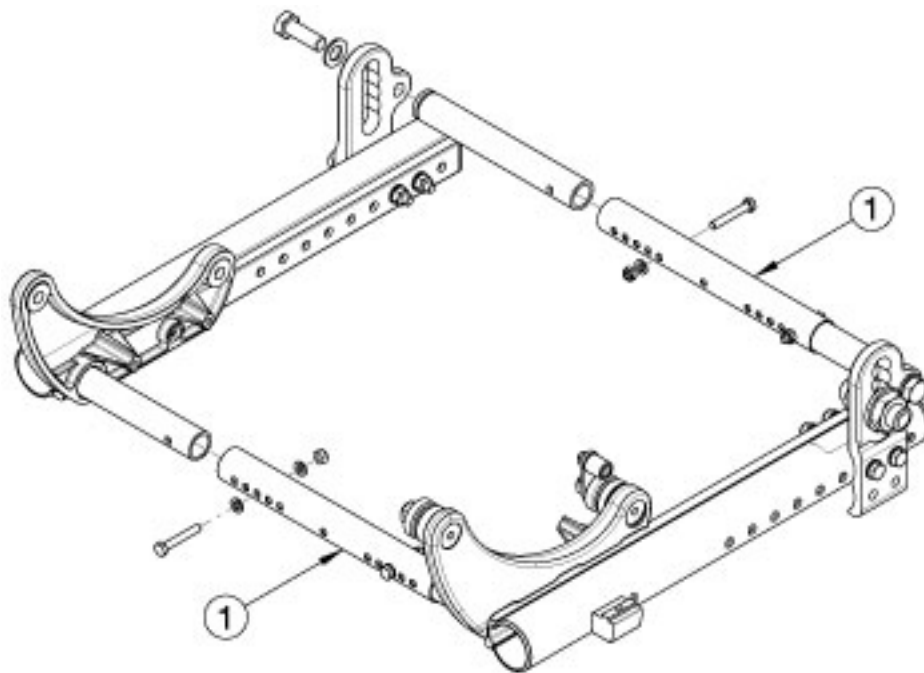

Focus CR Base Frame - Growth

Growth Strut	Length
Short	6.6'
Medium	8.6'
Long	10.6'
Extra Long	12.6'

Has your width changed? Will your current base struts work? If not, please select appropriately. To grow the chair, a quantity of two base struts will be needed. One additional base strut is needed if the chair configuration includes an attendant wheel lock.

Item Number	Part Number	Description	Quantity
1b	001011	Growth Strut, Base, Small Tilt <i>Used on Small Frame Width Range</i>	1
1b	001012	Growth Strut, Base, Medium Tilt <i>Used on Medium Frame Width Range</i>	1
1c	001013	Growth Strut, Base, Large Tilt <i>Used on Large Frame Width Range</i>	1
1d	112005	Growth Strut, Base, X-Large Tilt <i>Used on X-Large Frame Width Range. This size can only be used with the Heavy Duty Base Frame.</i>	1