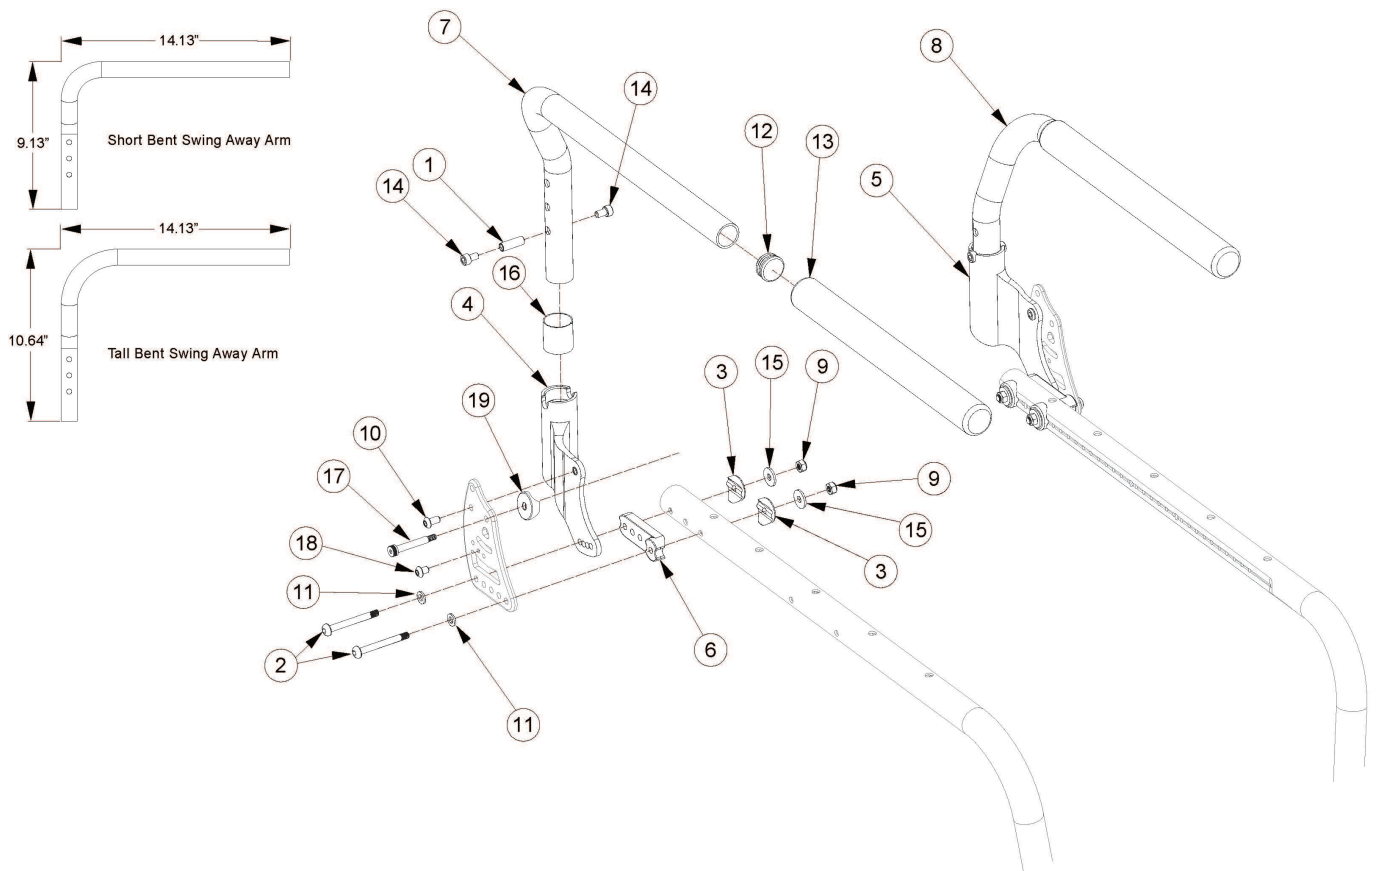

(Discontinued) Ethos Swing Away Armrest

Discontinued 10/17/2022 If retrofitting, Receivers are needed.

Item Number	Part Number	Description	Quantity
1, 14	114440	Ethos Swing Away Armrest Attaching Hardware <i>One side only</i>	1
2	003232	M6 x 55 BHCS Blk Zc	2
3	003849	Saddle For Dimple 1 1/8"	2
5, 16	108163	Swing Away Arm Receiver with Nyliner, Left	1
1, 7a, 12 - 14	108166	Short Swing Away Arm Right, Ethos / Rogue	1
1, 8a, 12 - 14	108167	Short Swing Away Arm Left, Ethos / Rogue	1
1, 7a, 8a, 12 - 14	108168	Short Swing Away Arm PAIR, Ethos / Rogue	1
1, 7b, 12 - 14	108169	Tall Swing Away Arm Right, Ethos / Rogue	1
1, 8b, 12 - 14	108170	Tall Swing Away Arm Left, Ethos / Rogue	1

Item Number	Part Number	Description	Quantity
1, 7b, 8b, 12 - 14	108171	Tall Swing Away Arm PAIR, Ethos / Rogue	1
9	100658	M6 Nylock Nut Blk Zn	2
10	100667	M6 x 12 BTN SHCS BLKZC w/Patch	1
11	100746	M6 Flat Washer Blk Zn	2
12	100804	Tube End Plug 1"	1
15	101853	M6 Washer Blk Zn	2
16	103517	Nyliner 1" ID x 1.094" OD x 1.125" Long	1
17	103397	M6 x 40 Shoulder Screw BLK ZC	1
18	102621	M5 x 8 BHCS BLK ZC	1
19	004117	Saddle M6 ID x 1 OD x .25 T	1