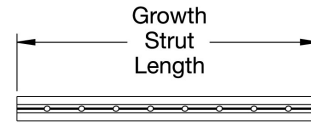

# CR45 Removable Stroller Handle

Part No.	Growth Range	Used on Widths	Length
002578	14"-20"	14"-17"	8.75"
002579	16"-22"	18"-22"	10.75"

Item Number	Part Number	Description	Quantity
1a, 1b, 2, 3, 4a, 5, 6	503104	Removable Stroller Handle Assembly 14-18W Focus/CR45/CR45/Flip/Liberty	1
1a, 1b, 2, 3, 4b, 5, 6	503105	Removable Stroller Handle Assembly 18-22W Focus/CR45/CR45/Liberty	1
1a, 3	501090	Stroller Handle with Foam Grip, Right	1
1b, 3	501091	Stroller Handle with Foam Grip, Left	1
2	001243	Stroller Handle Adaptor	2
4a	002578	Growth Strut, Stroller, Short	1
4b	002579	Growth Strut, Stroller, Long	1

<b>Item Number</b>	<b>Part Number</b>	<b>Description</b>	<b>Quantity</b>
5	100533	Detent Button	2
6	101843	M5 x 20 SHCS Blk Zn	4