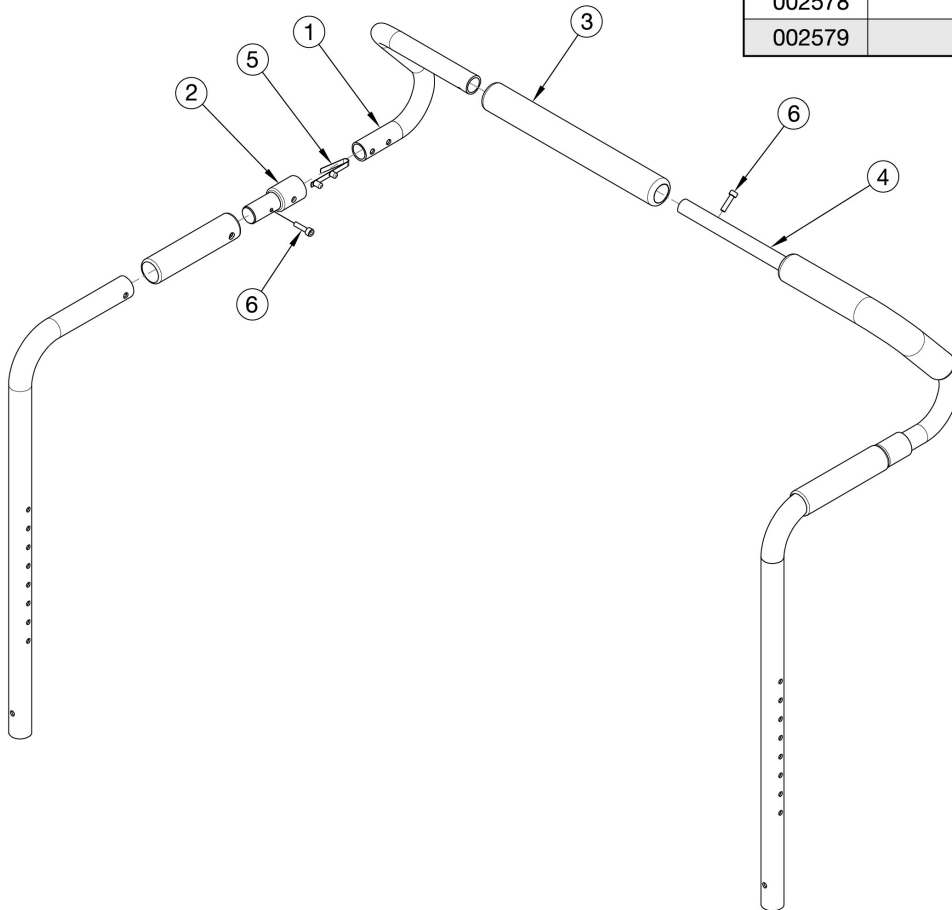

# CR45 Removable Stroller Handle

Part No.	Growth Range	Used on Widths	Length
002578	14"-20"	14"-17"	8.75"
002579	16"-22"	18"-22"	10.75"

Item Number	Part Number	Description	Quantity
1a, 1b, 2, 3, 4a, 5, 6	503104	Removable Stroller Handle Assembly 14-18W Focus/CR45/CR45/Flip/Liberty	1
1a, 1b, 2, 3, 4b, 5, 6	503105	Removable Stroller Handle Assembly 18-22W Focus/CR45/CR45/Liberty	1
1a, 3	501090	Stroller Handle with Foam Grip, Right	1
1b, 3	501091	Stroller Handle with Foam Grip, Left	1
2	001243	Stroller Handle Adaptor	2
4a	002578	Growth Strut, Stroller, Short	1
4b	002579	Growth Strut, Stroller, Long	1

<b>Item Number</b>	<b>Part Number</b>	<b>Description</b>	<b>Quantity</b>
5	100533	Detent Button	2
6	101843	M5 x 20 SHCS Blk Zn	4