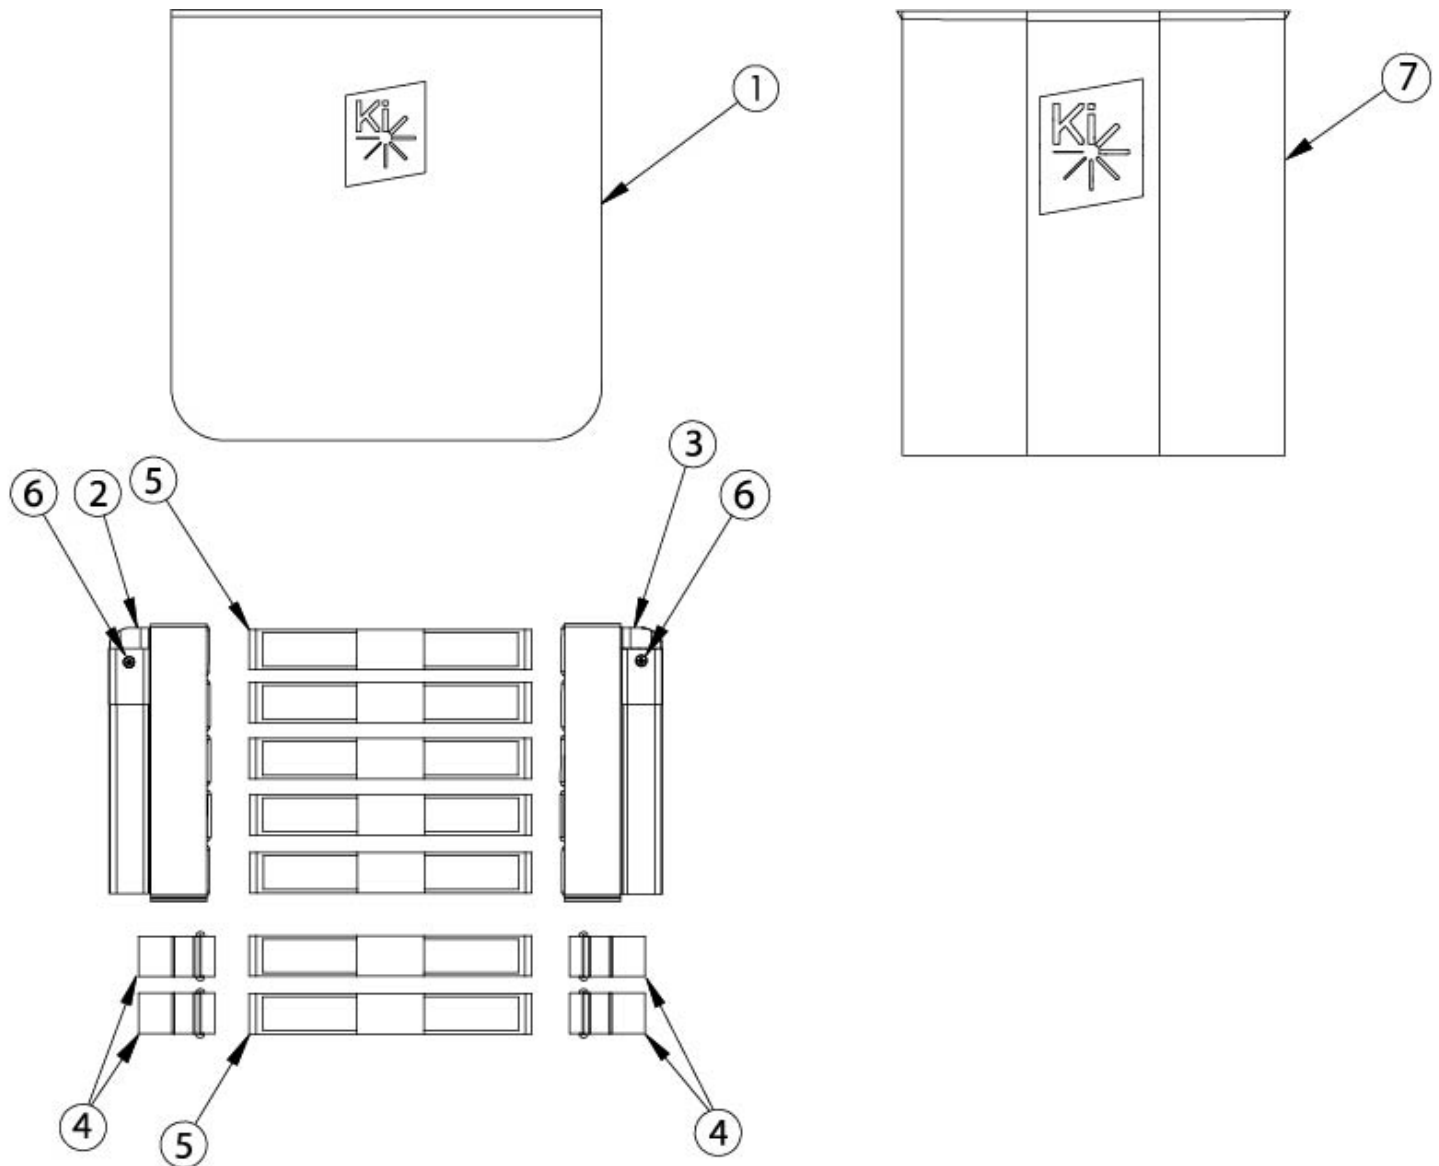

Catalyst Tension Adjustable Back Upholstery - Extra Tall Backposts

Backrest Range and Height	Wings	Total Strap Qty	Total D-Ring Qty
Extra Tall 21"	003096 003097	9	8
Extra Tall 22" - 23"	003096 003097	10	10
Extra Tall 24"	003096 003097	11	12