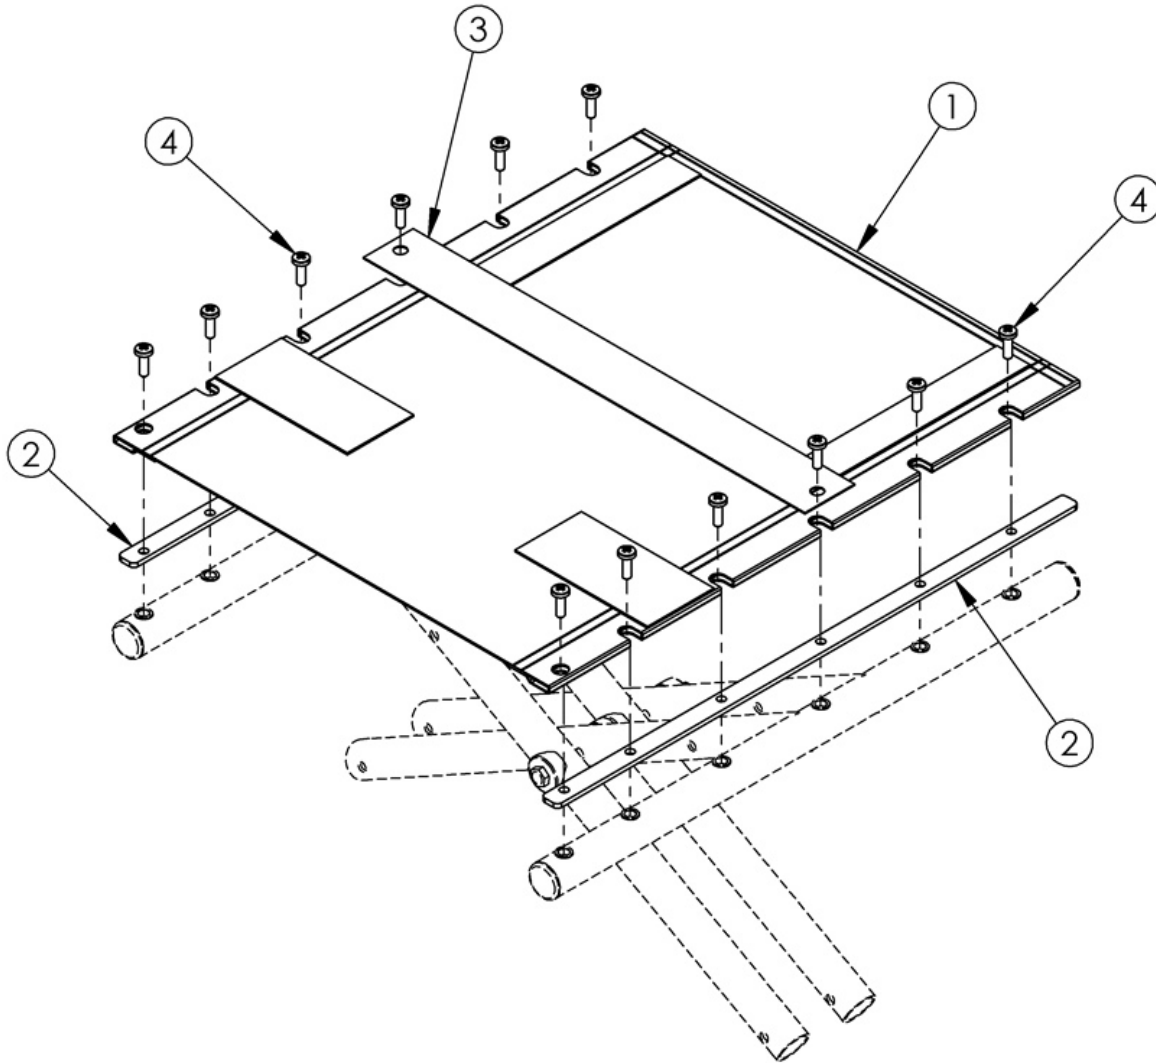

Catalyst E Seat Upholstery

SCREW (ITEM 4) QTY PER CHAIR	
SEAT DEPTH	SCREW QTY
14" - 15"	10
16" - 17"	12
18" - 19"	14
20"	16

Seat upholstery width measures approximately 2.5" less than the chair size. Seat upholstery depth measures true to the chair size.

Item Number	Part Number	Description	Quantity
1a	100095	Seat Upholstery Cat 1416	1

Item Number	Part Number	Description	Quantity
1b	100097	Seat Upholstery Cat 1418	1
1c	100100	Seat Upholstery Cat 1516	1
1d	100102	Seat Upholstery Cat 1518	1
1e	100104	Seat Upholstery Cat 1520	1
1f	100107	Seat Upholstery Cat 1616	1
1g	100109	Seat Upholstery Cat 1618	1
1h	100111	Seat Upholstery Cat 1620	1
1i	100114	Seat Upholstery Cat 1716	1
1j	100116	Seat Upholstery Cat 1718	1
1k	100118	Seat Upholstery Cat 1720	1
1l	100121	Seat Upholstery Cat 1816	1
1m	100123	Seat Upholstery Cat 1818	1
1n	100125	Seat Upholstery Cat 1820	1
1o	100126	Seat Upholstery Cat 1916	1
1p	100128	Seat Upholstery Cat 1918	1
1q	100130	Seat Upholstery Cat 1920	1
1r	100131	Seat Upholstery Cat 2016	1
1s	100133	Seat Upholstery Cat 2018	1
1t	100135	Seat Upholstery Cat 2020	1
1u	101450	Seat Upholstery Cat 2116	1
1v	100855	Seat Upholstery Cat 2118	1
1w	100857	Seat Upholstery Cat 2120	1
1x	101556	Seat Upholstery Cat 2216	1
1y	100247	Seat Upholstery Cat 2218	1
1z	100261	Seat Upholstery Cat 2220	1
2a	100232	Seat Rail 16" Deep CAT	2
2b	100234	Seat Rail 18" Deep CAT	2
2c	100236	Seat Rail 20" Deep CAT	2

Item Number	Part Number	Description	Quantity
3a	000059	Lifting Strap 14" Wide CAT	1
3b	000060	Lifting Strap 15" Wide CAT	1
3c	000061	Lifting Strap 16" Wide CAT	1
3d	000062	Lifting Strap 17" Wide CAT	1
3e	000063	Lifting Strap 18" Wide CAT	1
3f	000064	Lifting Strap 19" Wide CAT	1
3g	000058	Lifting Strap 20" Wide CAT	1
3h	100248	Lifting Strap 21" Wide CAT	1
3i	100875	Lifting Strap 22" Wide CAT	1
4	100734	M5 x 16 PHMS ZC	16