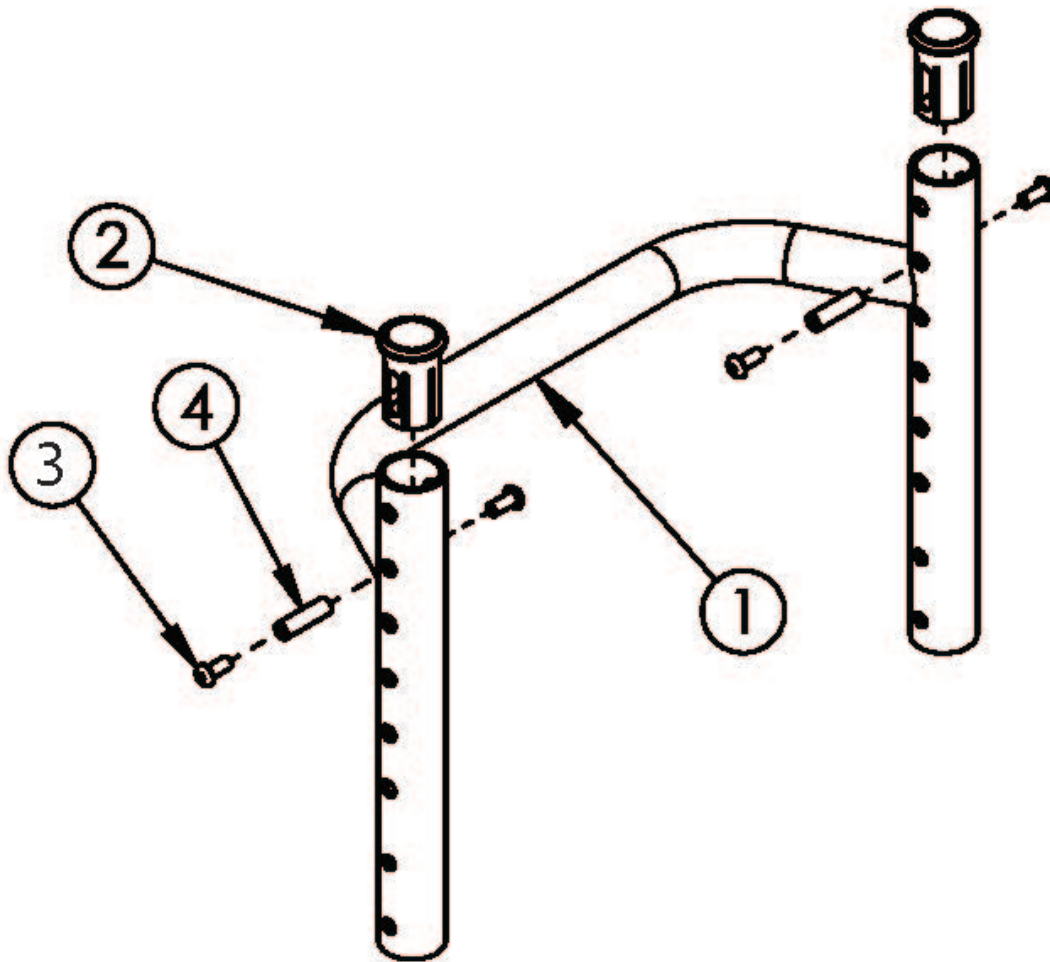

**(Discontinued 1) Rogue Style Height Adjustable Backrest with
Non-Adjustable Rigidizer Bar on Rogue ALX - Growth
(Formerly Tsunami)**