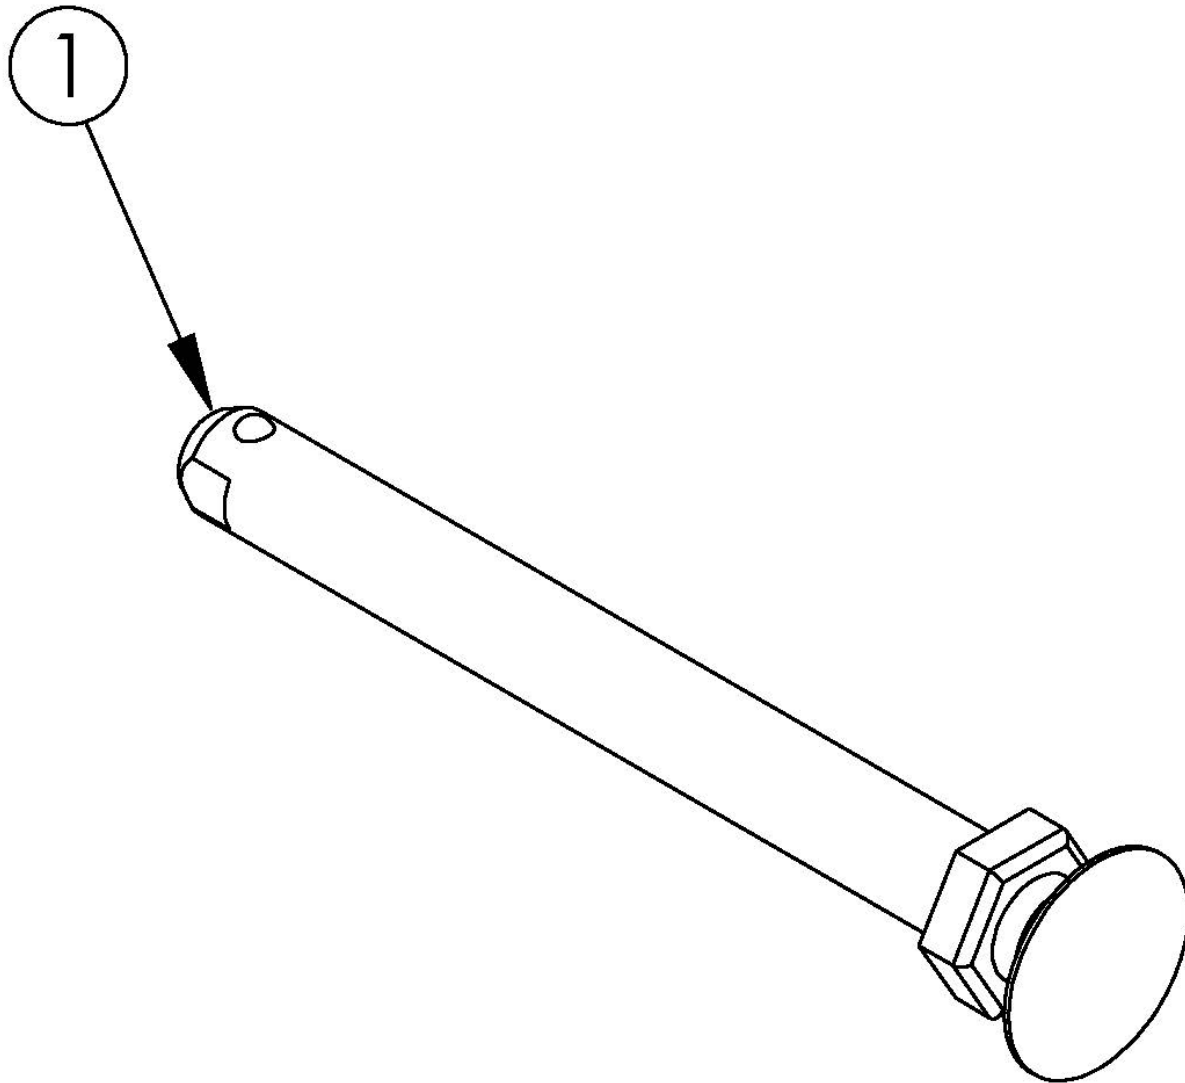

Flip for x:panda Axle

| Item Number | Part Number | Description | Quantity |
|-------------|-------------|---|----------|
| 1 | 101191 | Axle Quick Release w/ Button 1/2" x 110MM | 1 |