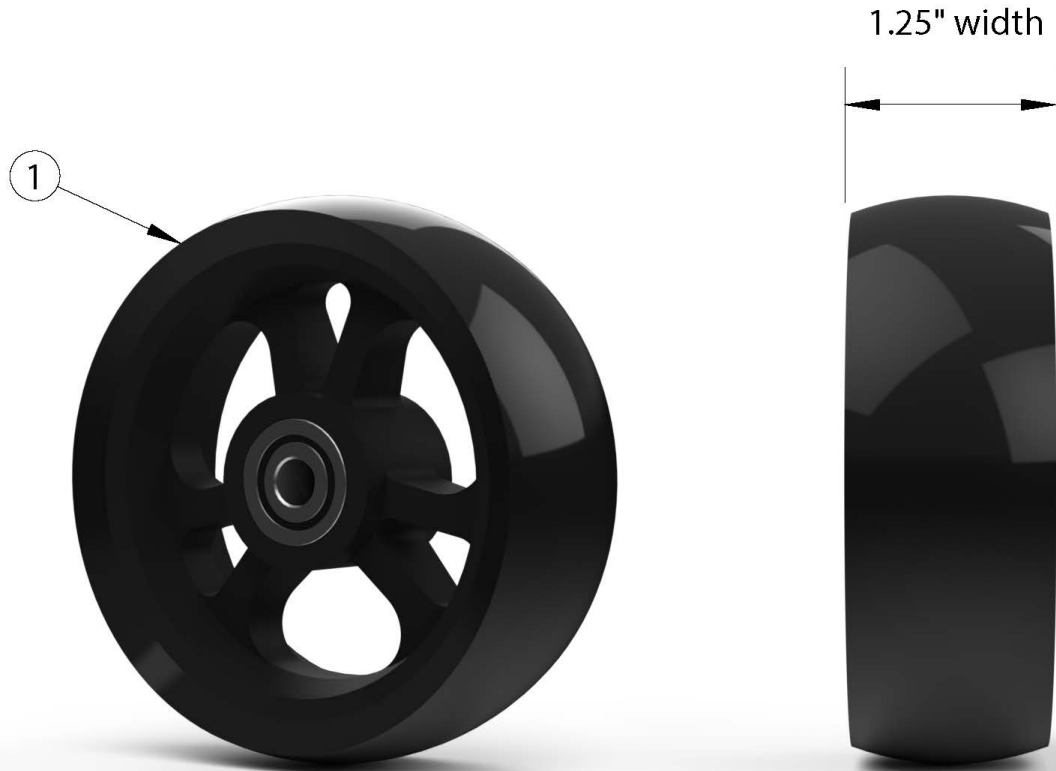

Rogue Casters - 1" Poly

If changing size of casters, new forks may be needed.

Item Number	Part Number	Description	Quantity
1a	100809	Caster 4 x 1" Poly (1.25") <i>Replaced part number 100517</i>	1
1b	100807	Caster 5 x 1" Poly (1.25") <i>Replaced part number 100518</i>	1
1c	100786	Caster 6 x 1" Poly (1.25") <i>Replaced part number 100521</i>	1