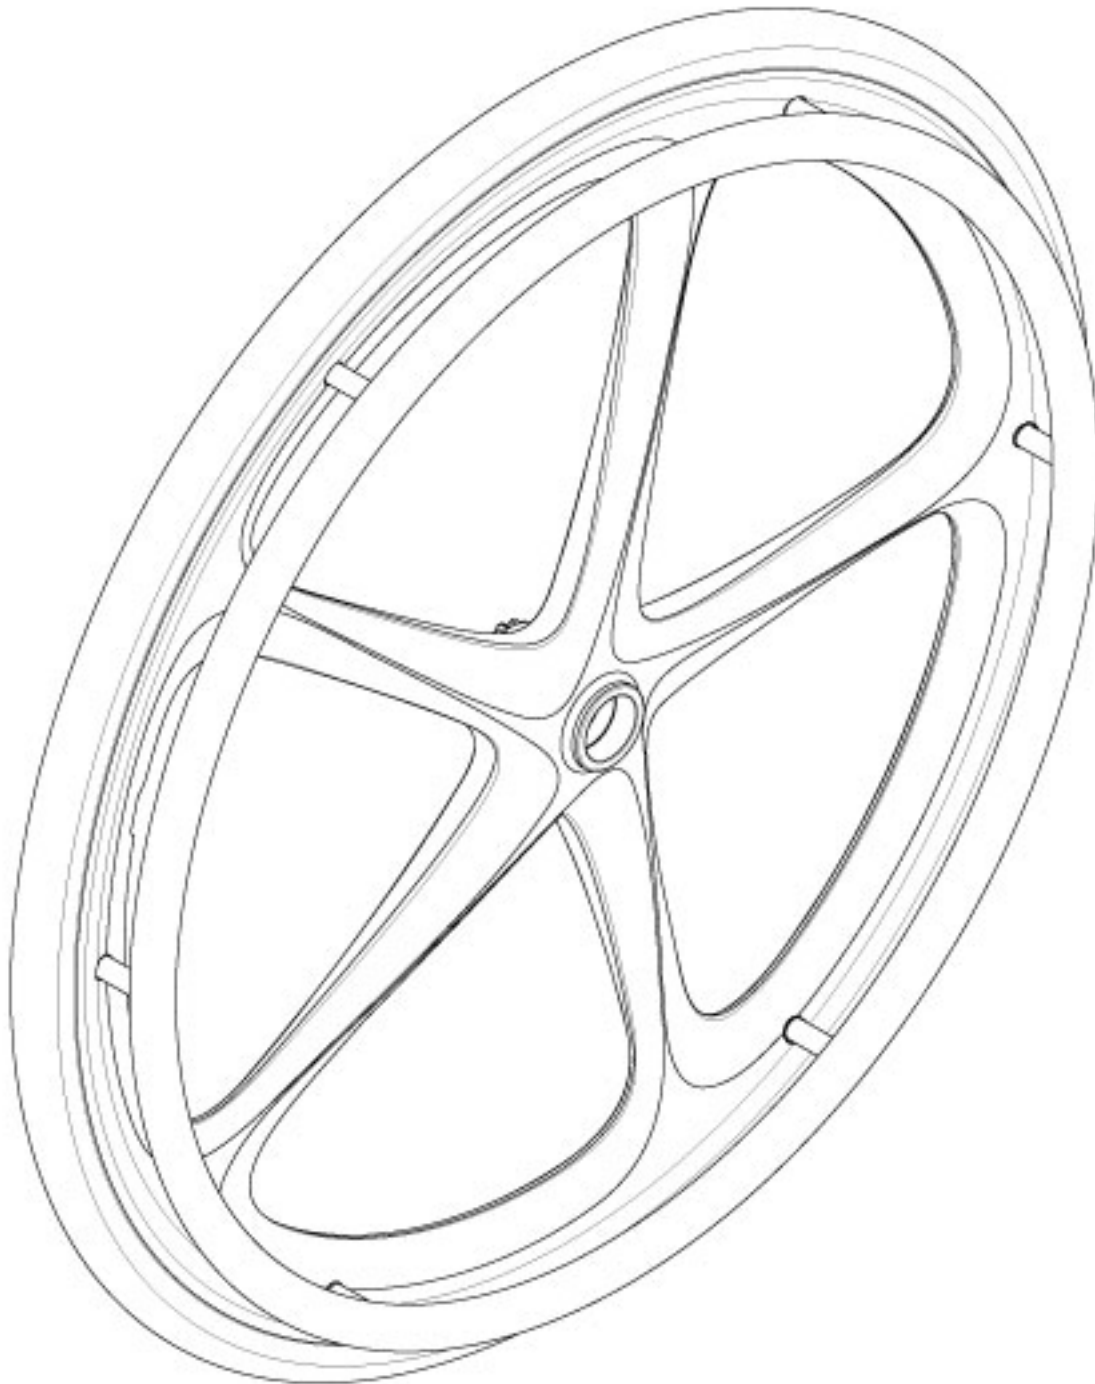

## Flip 20" MAXX Mag Wheel / Tire / Handrim Kits

---

*Not all components of the Wheel, Tire and Handrim kits will be listed. If an Attendant Footlock is present, see the "Flip Attendant Footlock" or "Flip for Leckey Attendant Footlock" page for correct wheel assembly. If changing wheel size and anti-tips are present, new anti-tips may be required. If changing wheel size or style, new axles may be needed. See Flip Axles page for axle and receiver utilization.*