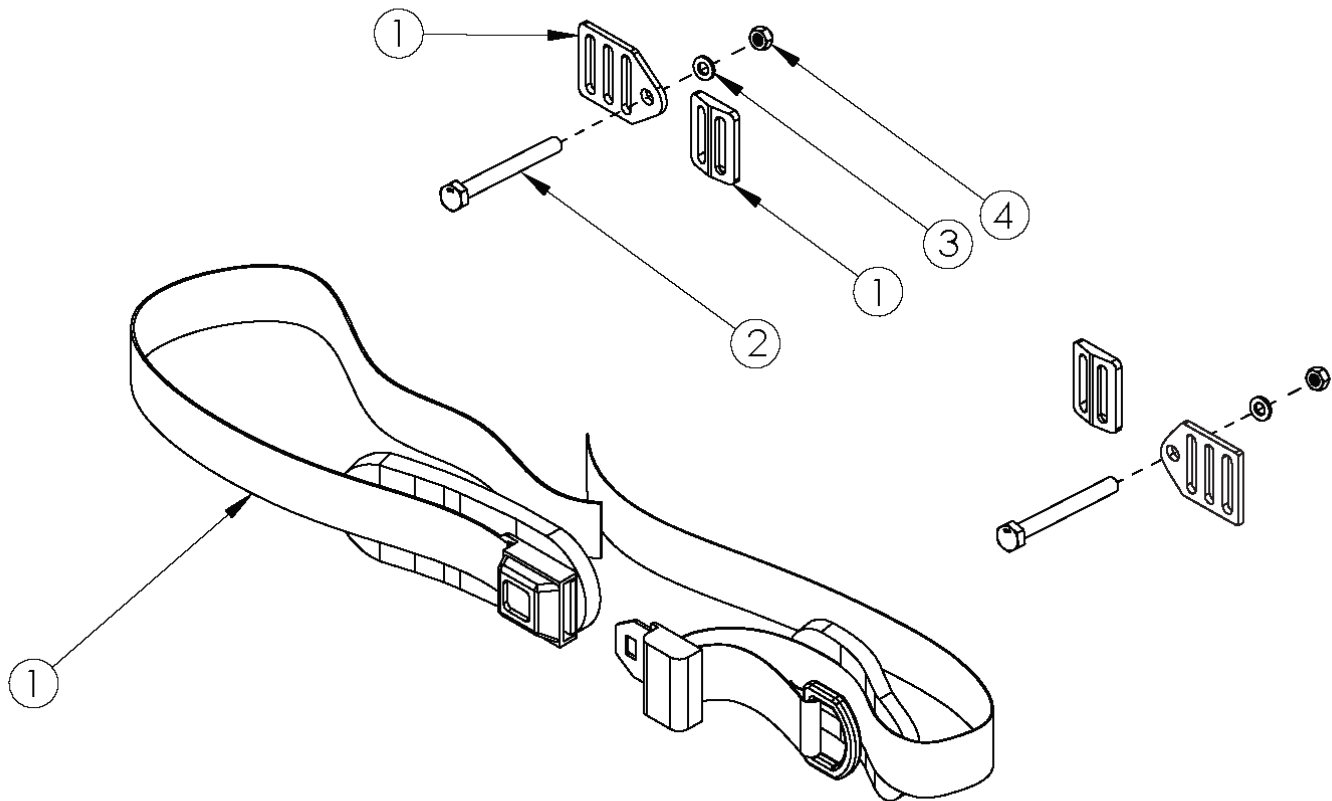

Rogue Pelvic Positioning Belts - 1.5" Padded Auto Buckle and Hardware

Item Number	Part Number	Description	Quantity	Retail
1, 2, 3, 4	111398	Belt Pelvic Positioning 1.5" Auto Buckle Padded 56", Tsunami/Rogue	1	\$170.00
1	100958	Belt Pelvic Positioning 1.5" Auto Buckle Padded 56"	1	\$178.50
2	101781	M6 x 50mm Partial Thread BHCS Blk ZC	2	\$1.66
3	100746	M6 Flat Washer Blk Zn	2	\$1.66
4	100658	M6 Nylock Nut Blk Zn	2	\$1.10