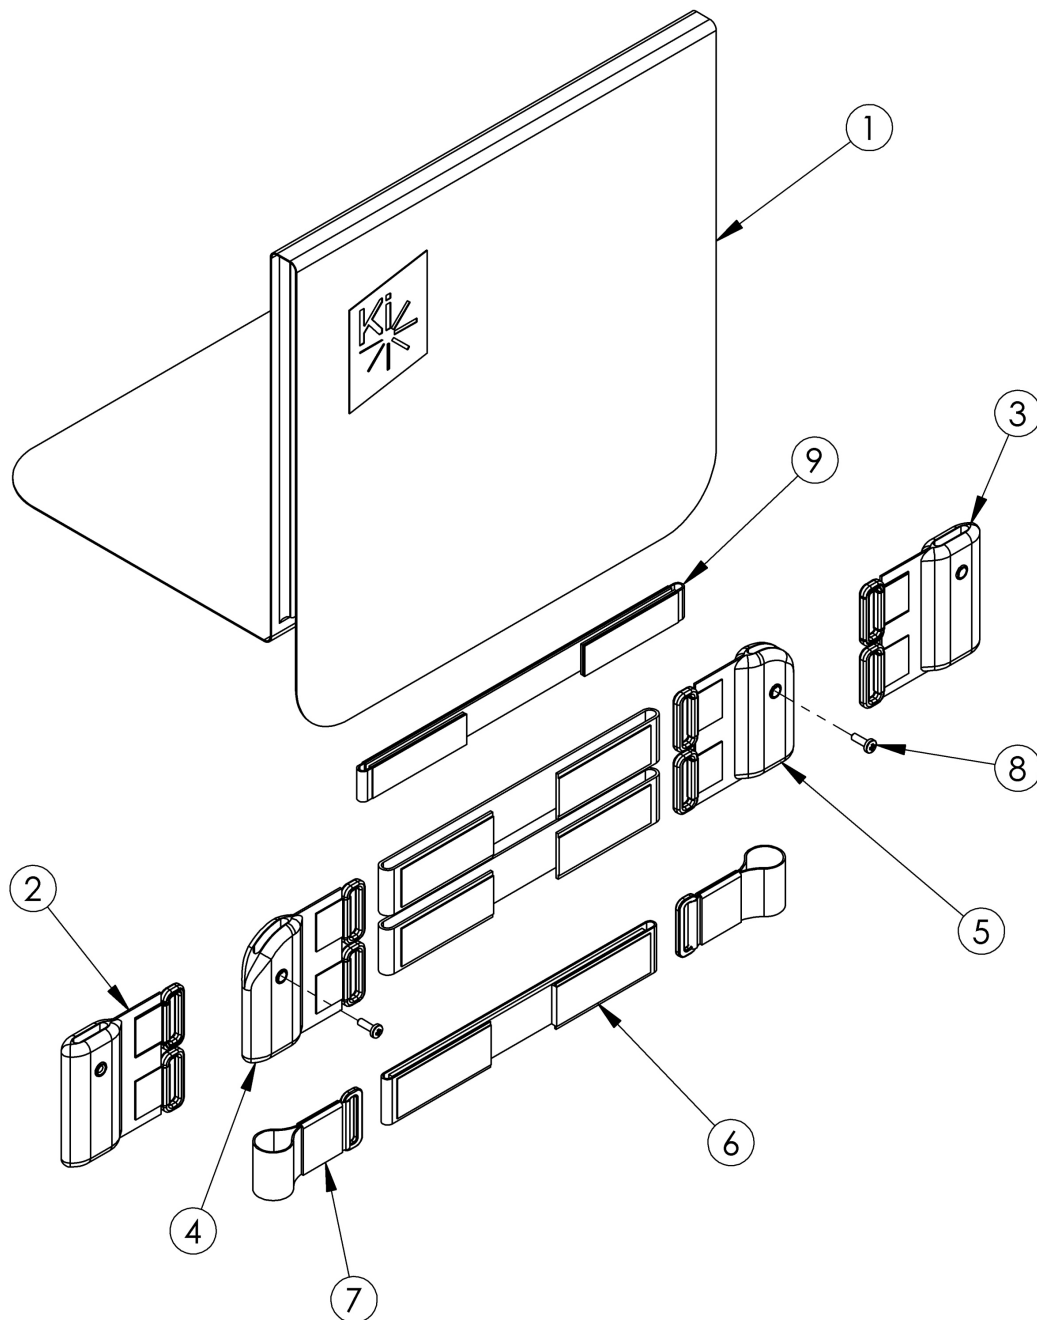

# Discontinued 1 Rigid Tension Adjustable Back Upholstery

Back Height	Strap Qty (Item 6)	D-Ring Qty (Item 7)
10" - 13.5"	3	6
14" - 16.5"	4	8
17" - 19.5"	5	10

*This Tension Adjustable Back Upholstery was effective prior to November 2016. Please see Rigid Tension Adjustable Back Upholstery page for current assemblies.*

<b>Item Number</b>	<b>Part Number</b>	<b>Description</b>	<b>Quantity</b>
1a	101166	Backrest Cover 10LW 10-16.5	1
1j	105067	Backrest Cover 21C 20R 10-13.5	1
1k	105030	Backrest Cover 22C 21R 10-13.5	1
1v	105072	Backrest Cover 22R 14-19.5	1
7	100973	Back Upholstery D-Ring	6
8	100734	M5 x 16 PHMS ZC	2
9a	001750	Tension Strap Folding Handle 14-15 Wide	1
9b	001751	Tension Strap Folding Handle 16-17 Wide	1
9c	001752	Tension Strap Folding Handle 18-19 Wide	1
9d	001753	Tension Strap Folding Handle 20-22 Wide	1