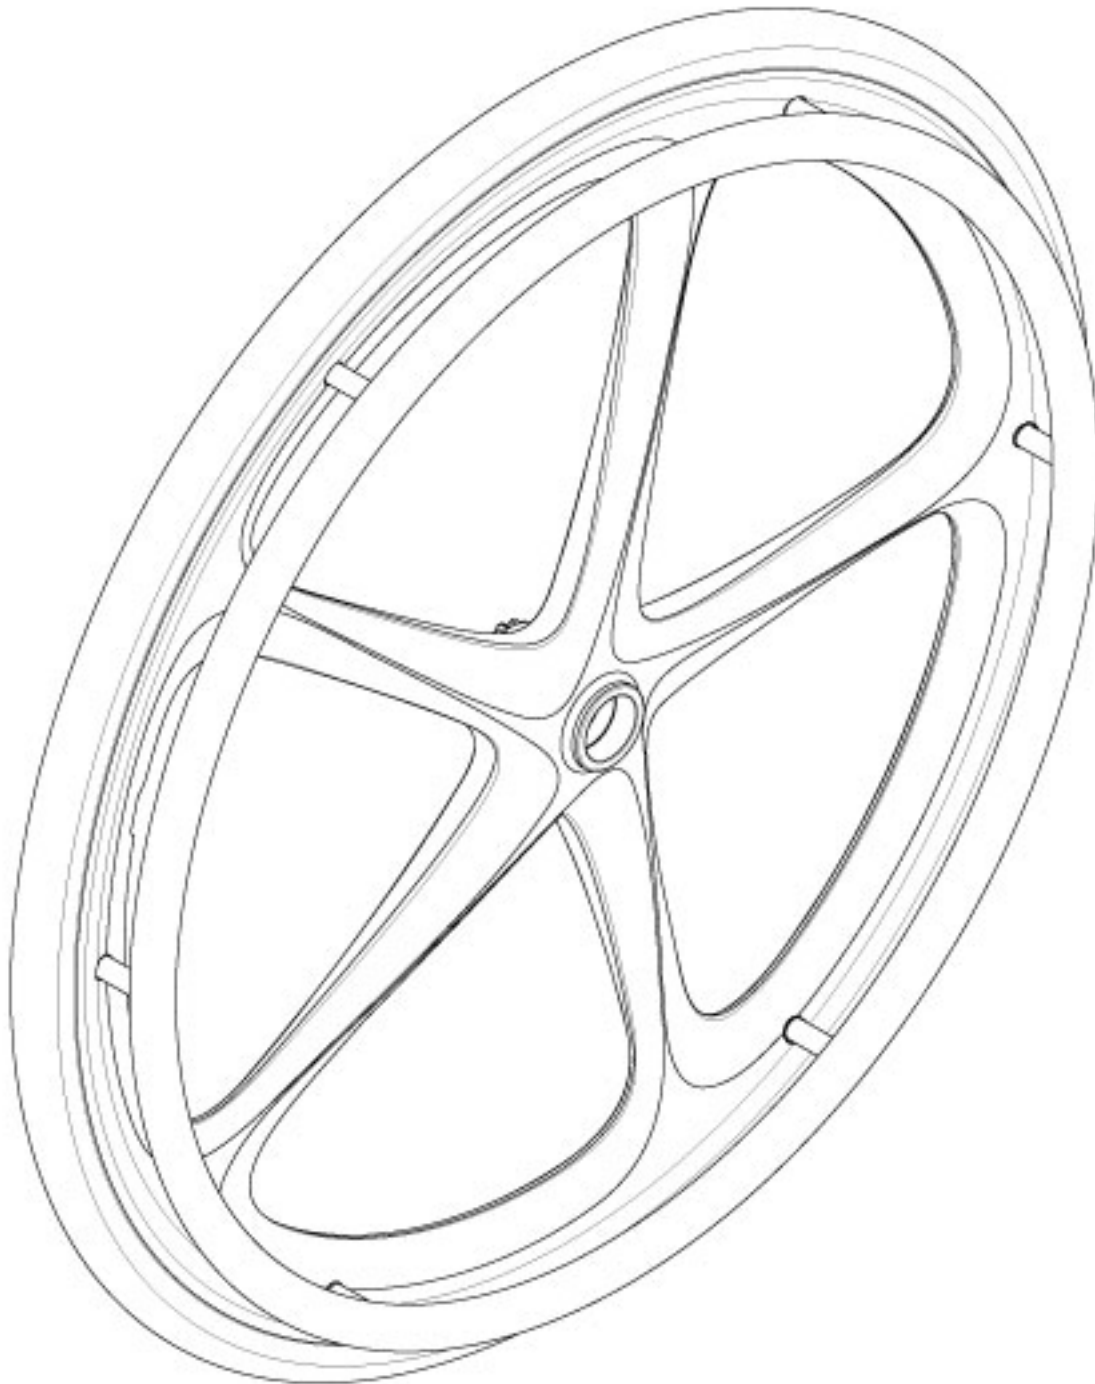

## **CR45 24" MAXX Mag Wheel / Tire / Handrim Kits**

---

*Not all components of the Wheel, Tire and handrim kits will be listed. If changing wheel size and anti-tips are present, new anti-tips may be required. If changing wheel size, new axles/receivers and handrims may be needed. If changing wheel size and Attendant Foot Lock or T-Arms are present, spacer 112503 is required which can be found on the CR45 Axle Plate page See CR45 Axles page for axle and receiver utilization.*