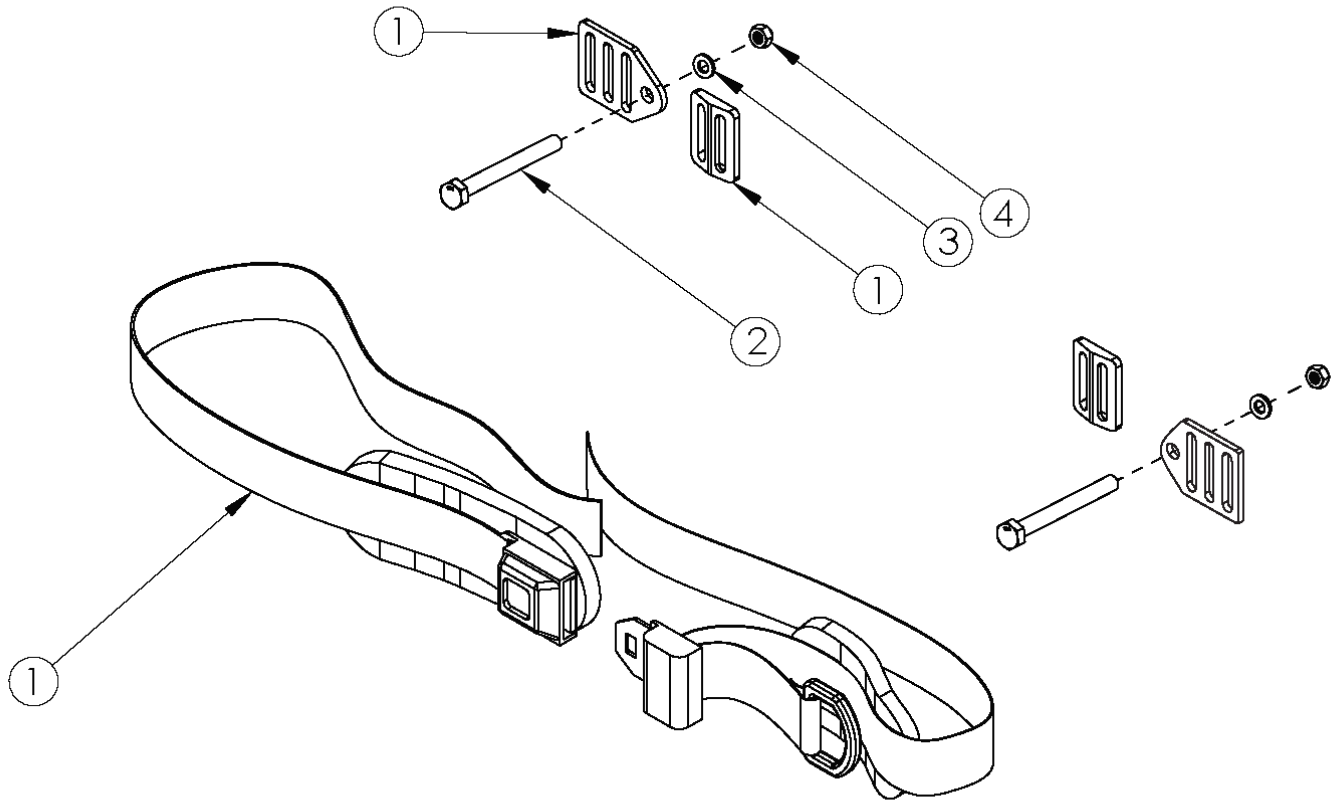

Rogue ALX Pelvic Positioning Belts - 1.5" Padded Auto Buckle and Hardware (Formerly Tsunami)

Item Number	Part Number	Description	Quantity
1, 2, 3, 4	111398	Belt Pelvic Positioning 1.5" Auto Buckle Padded 56", RG ALX/Rogue/LW XP	1
1	100958	Belt Pelvic Positioning 1.5" Auto Buckle Padded 56"	1
2	101781	M6 x 50mm Partial Thread BHCS Blk ZC	2
3	100746	M6 Flat Washer Blk Zn	2
4	100658	M6 Nylock Nut Blk Zn	2