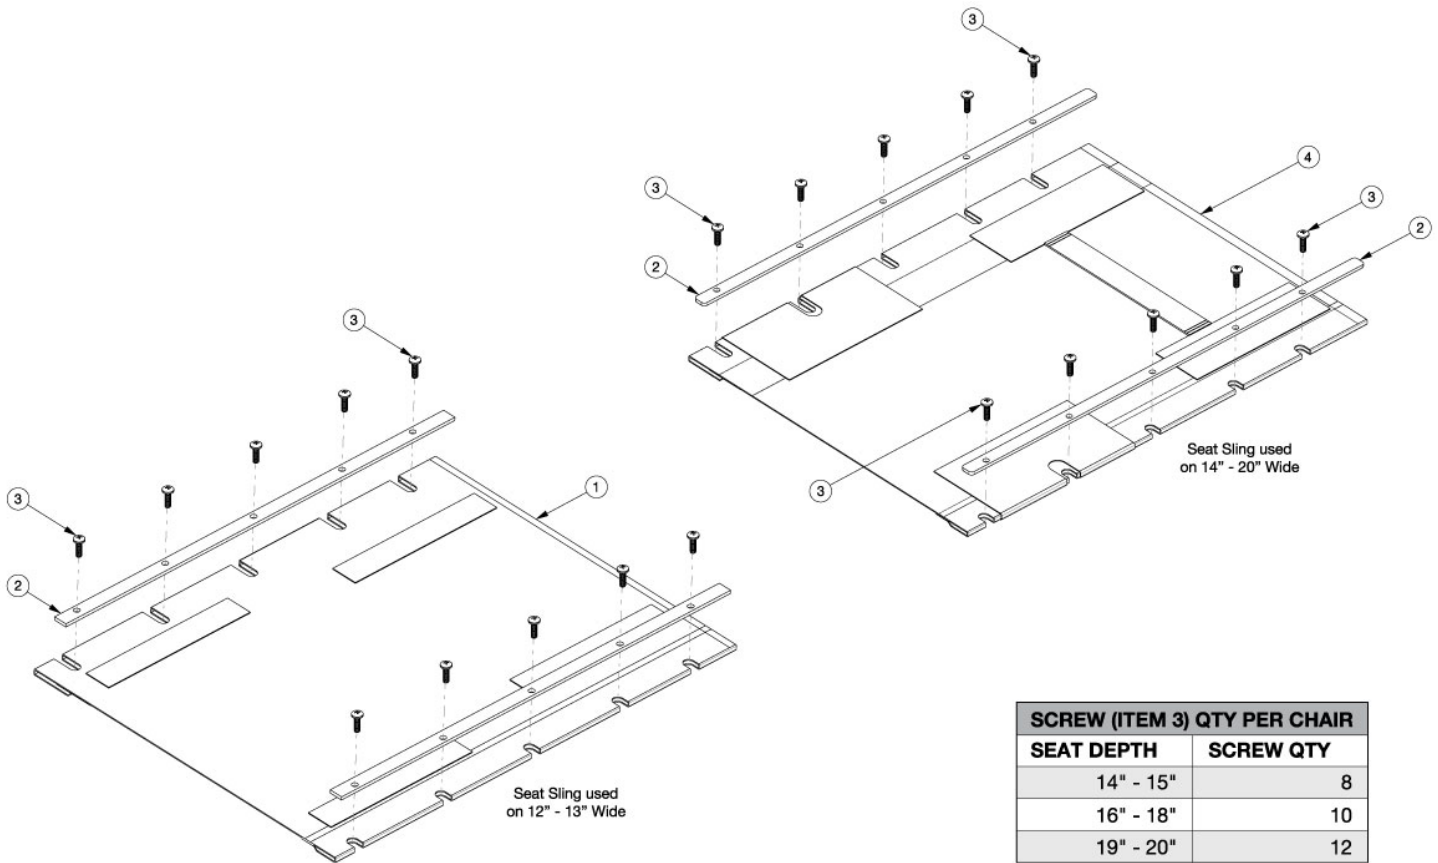

Rogue2 Seat Upholstery

SCREW (ITEM 3) QTY PER CHAIR	
SEAT DEPTH	SCREW QTY
14" - 15"	8
16" - 18"	10
19" - 20"	12

Seat upholstery width measures approximately 1" less than the chair size. Seat upholstery depth measures true to the chair size.

Item Number	Part Number	Description	Quantity
1a	101516	Seat Upholstery Rigid 1214	1
1b	101517	Seat Upholstery Rigid 1215	1
1c	101518	Seat Upholstery Rigid 1216	1
1d	101519	Seat Upholstery Rigid 1217	1
1e	101520	Seat Upholstery Rigid 1218	1
1f	101569	Seat Upholstery Rigid 1219	1
1g	101523	Seat Upholstery Rigid 1314	1
1h	101524	Seat Upholstery Rigid 1315	1
1i	101525	Seat Upholstery Rigid 1316	1
1j	101526	Seat Upholstery Rigid 1317	1
1k	101527	Seat Upholstery Rigid 1318	1

Item Number	Part Number	Description	Quantity
1l	101571	Seat Upholstery Rigid 1319	1
1m	101572	Seat Upholstery Rigid 1320	1
2a	000548	Seat Rail 10" Deep RIGID	2
2b	000549	Seat Rail 11" Deep RIGID	2
2c	000550	Seat Rail 12" Deep RIGID	2
2d	000551	Seat Rail 13" Deep RIGID	2
2e	000241	Seat Rail 14" Deep Rigid/Liberty	2
2f	000242	Seat Rail 15" Deep RIGID	2
2g	000243	Seat Rail 16" Deep Rigid/Liberty	2
2h	000244	Seat Rail 17" Deep RIGID	2
2i	000245	Seat Rail 18" Deep Rigid/Liberty	2
2j	000246	Seat Rail 19" Deep RIGID	2
2k	000247	Seat Rail 20" Deep Rigid/Liberty	2
3	100734	M5 x 16 PHMS ZC	14
4a	101000	Seat Upholstery Rigid/Liberty 1414	1
4b	101005	Seat Upholstery Rigid 1415	1
4c	101012	Seat Upholstery Rigid/Liberty 1416	1
4d	101019	Seat Upholstery Rigid 1417	1
4e	101026	Seat Upholstery Rigid/Liberty 1418	1
4f	101033	Seat Upholstery Rigid 1419	1
4g	101074	Seat Upholstery Rigid/Liberty 1420	1
4h	101001	Seat Upholstery Rigid/Liberty 1514	1
4i	101006	Seat Upholstery Rigid 1515	1
4j	101013	Seat Upholstery Rigid/Liberty 1516	1
4k	101020	Seat Upholstery Rigid 1517	1
4l	101027	Seat Upholstery Rigid/Liberty 1518	1
4m	101034	Seat Upholstery Rigid 1519	1
4n	101040	Seat Upholstery Rigid/Liberty 1520	1