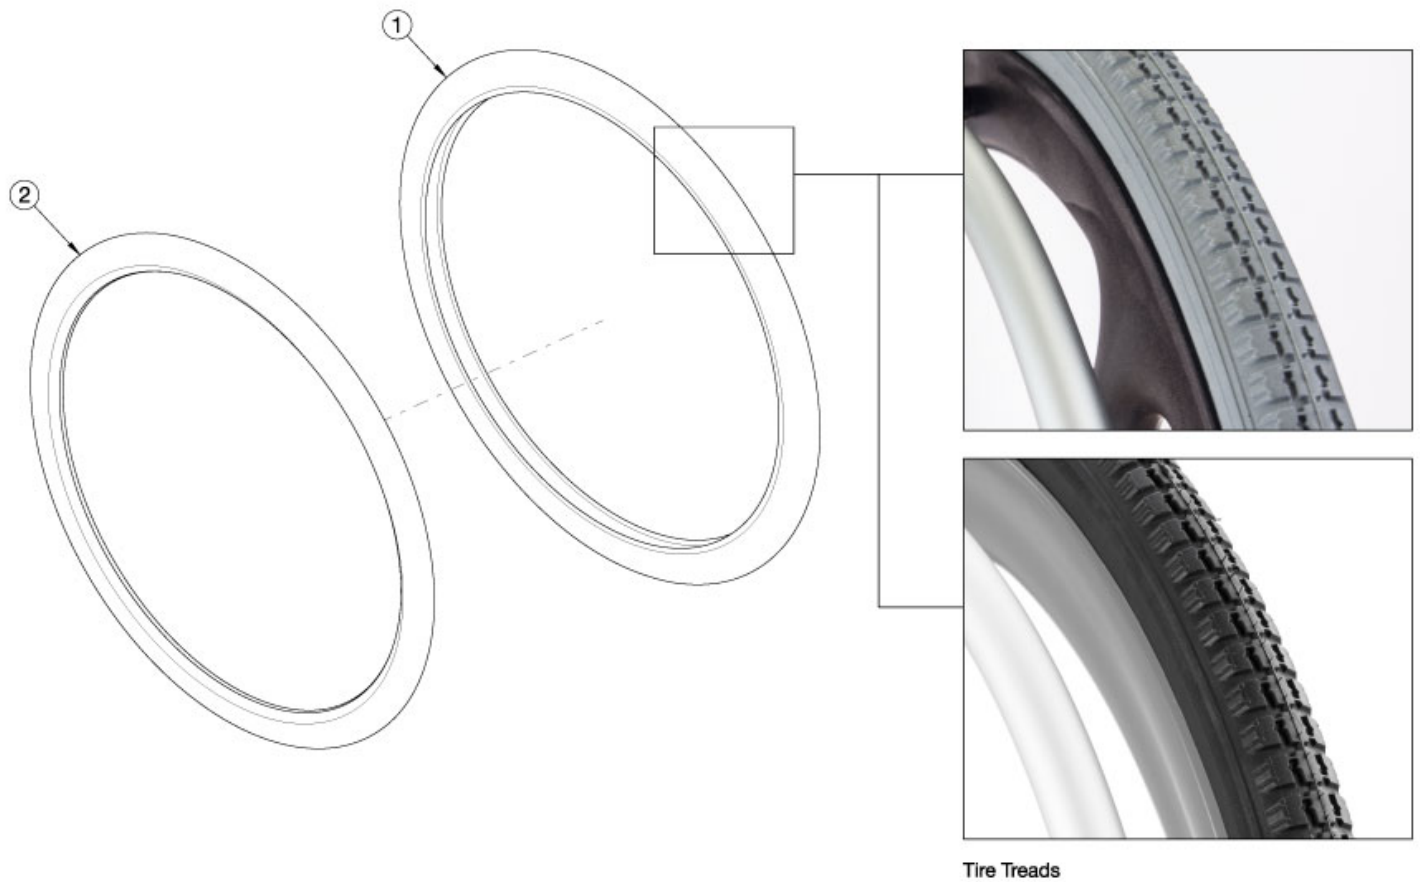

Arc Tires - Pneumatic with Airless Insert

12" and 16" Mag Wheels are sold as a combination wheel and tire assembly. Please see the 12" and 16" Mag wheel parts manual pages. Please note if you are installing a pneumatic tire with airless insert in combination with an aluminum anodized (tab mounted), plastic coated (tab mounted), or natural fit (all) handrim, the handrim must be installed prior to the tire installation.

Item Number	Part Number	Description	Quantity
1, 2	118155	Tire 20" x 1 3/8" Pneumatic (Black) and Airless Insert Kit	1
1	116843	Tire 20" x 1 3/8" Pneumatic, Black	1
2	100913	Airless Insert 20"	1

Tire Component Chart

See Page 2 for Discontinued Wheels.

Tire Component Chart (Discontinued Wheels)

Wheel		1 3/8" Street Pneumatic			1" High Pressure			1 3/8" Euro Trek Knobby			1" Schwalbe				1 3/8" Schwalbe HS-127			2" Mountain			
Wheel	Wheel Part #	Tire	Inner Tube	Rim Strip	Tire	Inner Tube	Rim Strip	Tire	Inner Tube	Rim Strip	Mara-thon Tire	One Tire	Inner Tube	Rim Strip	Tire	Inner Tube	Rim Strip	Tire	Inner Tube	Rim Strip	
18" Ki Spoke	200529	101587	101588	101137																	
20" Ki Spoke	200530	100911	100912	101137	102957	102844	101137														
22" Ki Spoke	200531	100634	100588	101908	102961	100609	101908											101475	100588	101908	
24" Ki Spoke	200532	111818	100589	100596	102958	100580	100596	102982	100589	100596	100864	103176	100580	100596	102920	100589	100596	101476	101188	100596	
25" Ki Spoke	200533				102959	101457	101452				101357	103177	101457	101452				100166	100208	101452	
26" Ki Spoke	200534	100636	100590	100608	102960	100582	100597				100865		100582	100597							
20" 5-Spoke X Core	101961	100911	100912	101137																	
22" 5-Spoke X Core	101962	100634	100588	101908																	
24" 5-Spoke X Core	100960	111818	100589	100596				102982	100589	100596					102920	100589	100596				